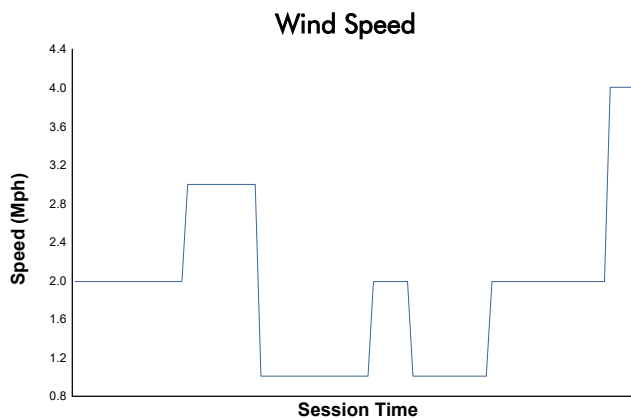

Sprint Race Weather Report

Track Status: **DRY**