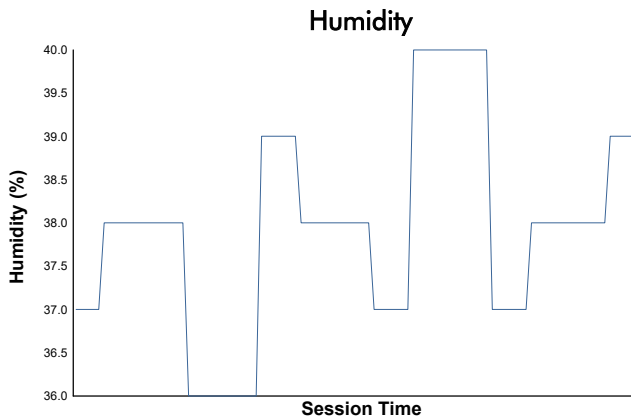

Sprint Race Weather Report

Track Status: **DRY**