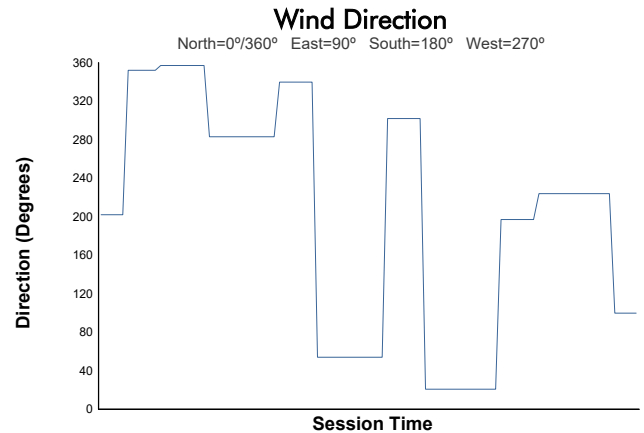

Sprint Race Weather Report

Track Status: **DRY**