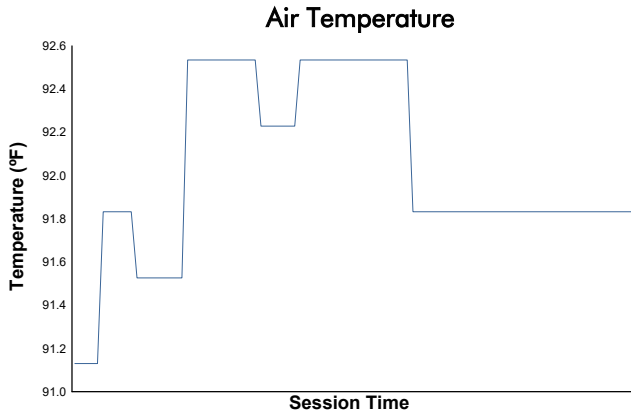

Sprint Race Weather Report

Track Status: **DRY**