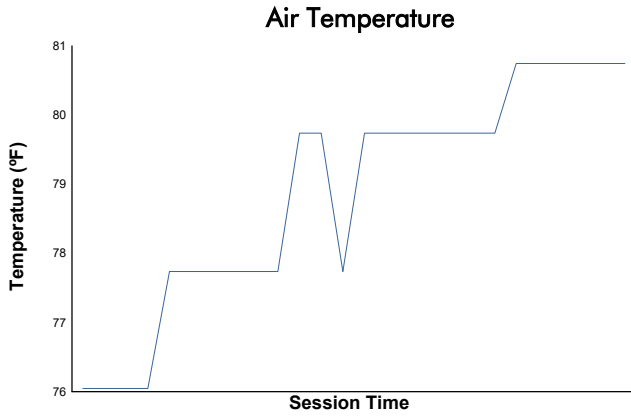

ZP2 Practice 2 Weather Report

Track Status: **DRY**