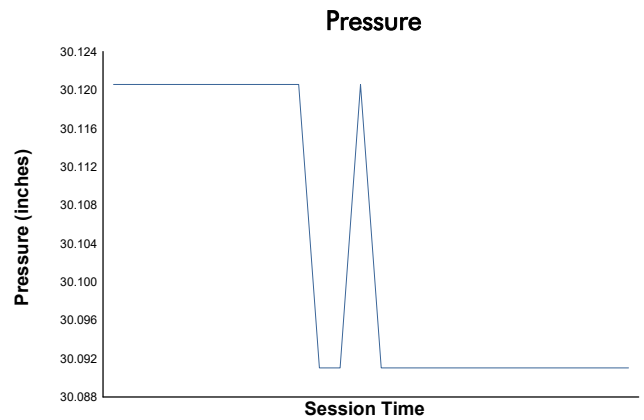

ZP2 Practice 2 Weather Report

Track Status: **DRY**