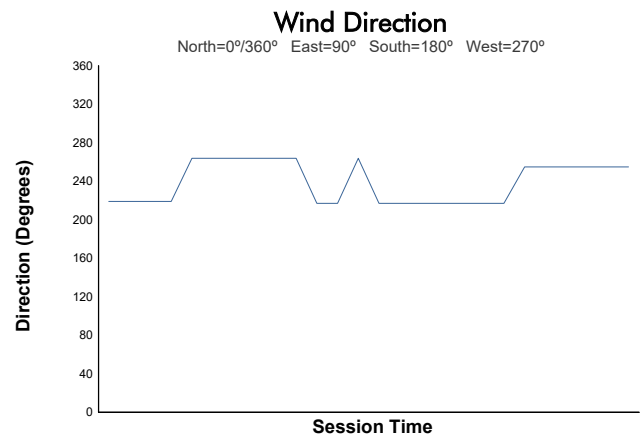

ZP2 Practice 2 Weather Report

Track Status: **DRY**