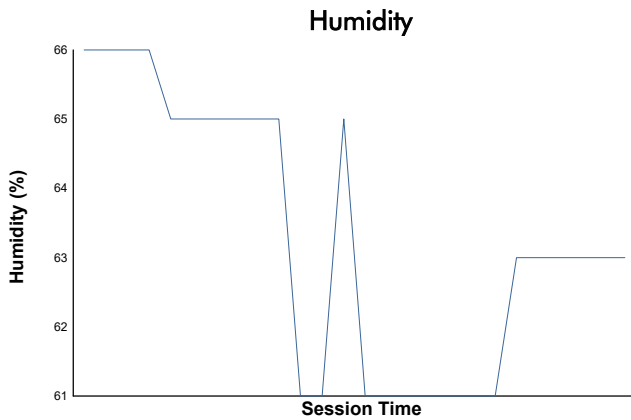

ZP2 Practice 2 Weather Report

Track Status: **DRY**