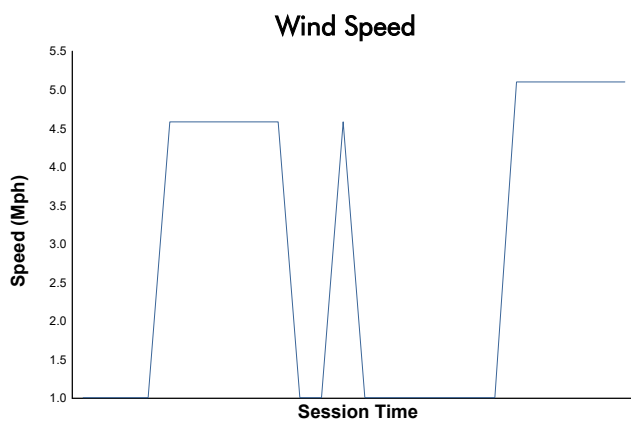

ZP2 Practice 2 Weather Report

Track Status: **DRY**