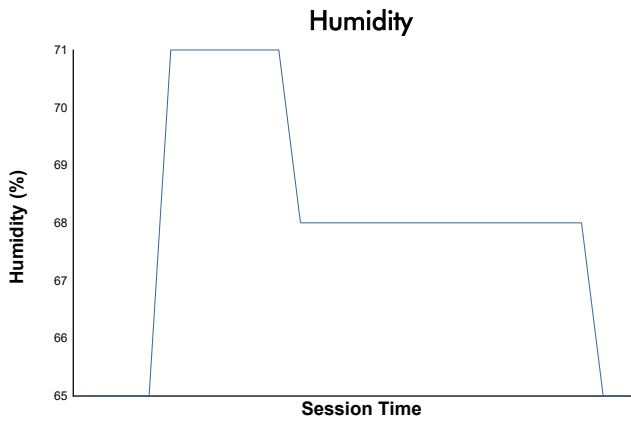

ZP2 Practice 1 Weather Report

Track Status: **DRY**