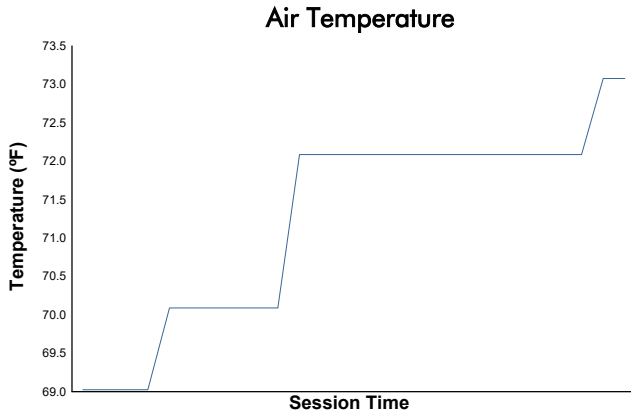

ZP2 Practice 1 Weather Report

Track Status: **DRY**