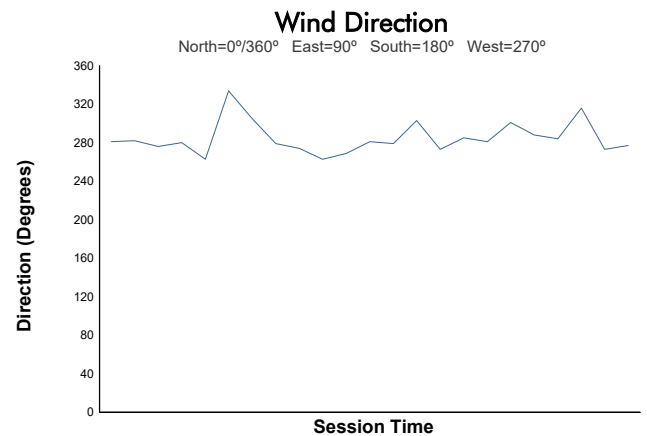

ZRS - Round 1

Sonoma Raceway | 2.52 Miles

March 13 - 15, 2026 | Sonoma County, CA

ZP2 Qualifying Weather Report

Track Status: **DRY**