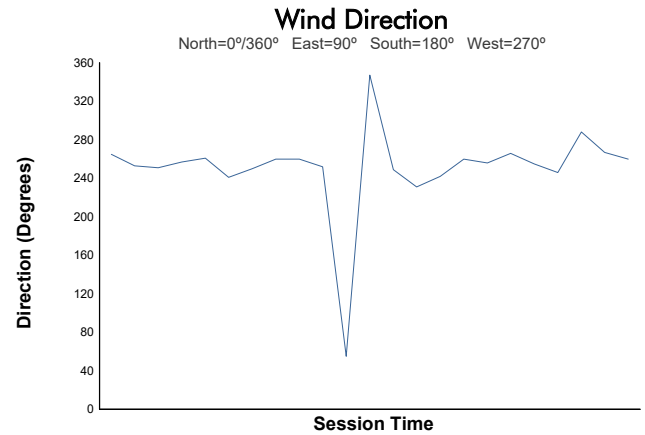

ZRS - Round 1

Sonoma Raceway | 2.52 Miles

March 13 - 15, 2026 | Sonoma County, CA

ZR2 Qualifying Weather Report

Track Status: **DRY**