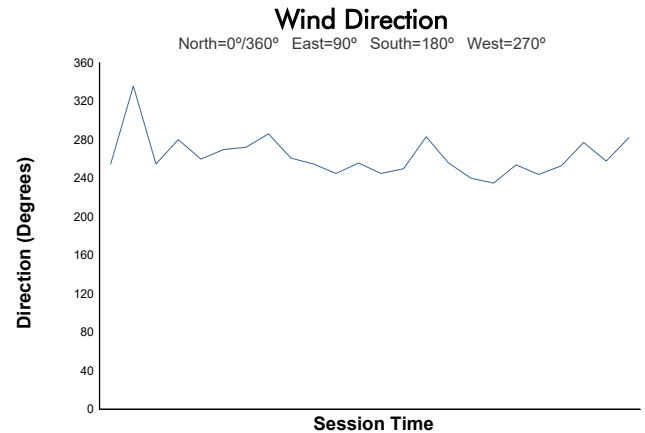

ZRS - Round 1

Sonoma Raceway | 2.52 Miles

March 13 - 15, 2026 | Sonoma County, CA

ZR3 Qualifying Weather Report

Track Status: **DRY**