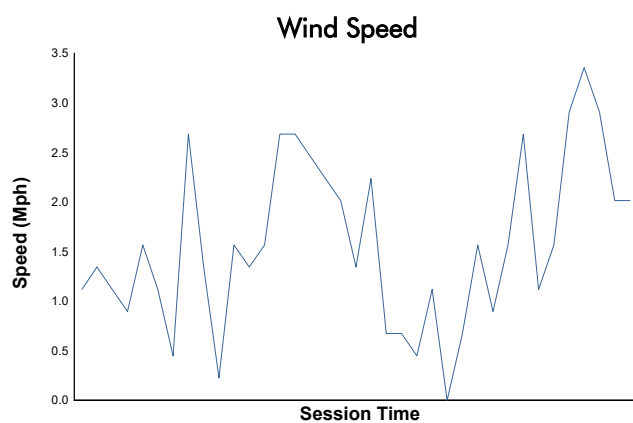

ZRS - Round 1

Sonoma Raceway | 2.52 Miles

March 13 - 15, 2026 | Sonoma County, CA

ZR3 Practice 3 Weather Report

Track Status: **DRY**