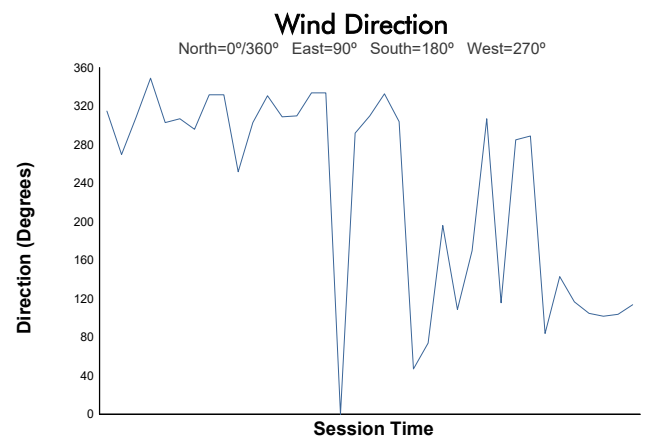

ZRS - Round 1

Sonoma Raceway | 2.52 Miles

March 13 - 15, 2026 | Sonoma County, CA

ZR3 Practice 3 Weather Report

Track Status: **DRY**