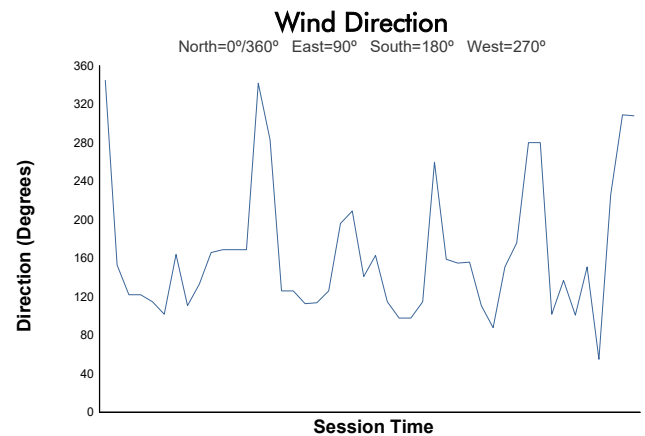

ZRS - Round 1

Sonoma Raceway | 2.52 Miles

March 13 - 15, 2026 | Sonoma County, CA

ZR3 Practice 2 Weather Report

Track Status: **DRY**