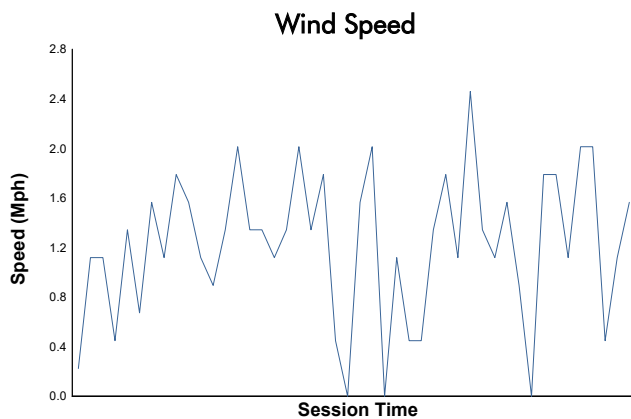

ZRS - Round 1

Sonoma Raceway | 2.52 Miles

March 13 - 15, 2026 | Sonoma County, CA

ZR3 Practice 2 Weather Report

Track Status: **DRY**