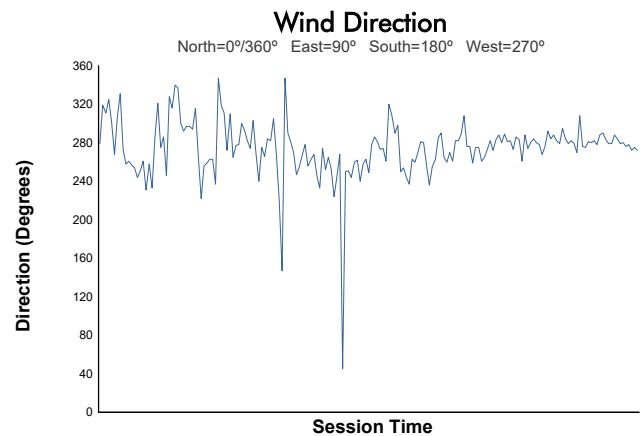

ZRS - Round 1

Sonoma Raceway | 2.52 Miles

March 13 - 15, 2026 | Sonoma County, CA

Test Day PM Weather Report

Track Status: **DRY**