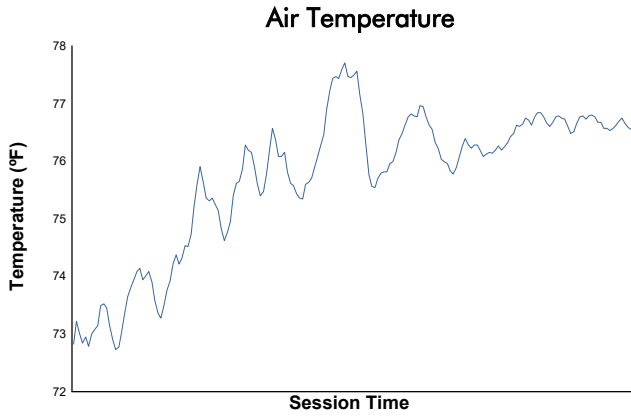

ZRS - Round 1

Sonoma Raceway | 2.52 Miles

March 13 - 15, 2026 | Sonoma County, CA

Test Day PM Weather Report

Track Status: **DRY**