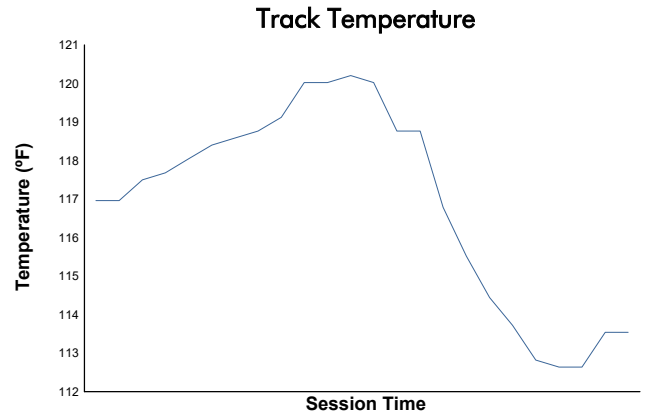

Race 2 Weather Report

Track Status: **DRY**