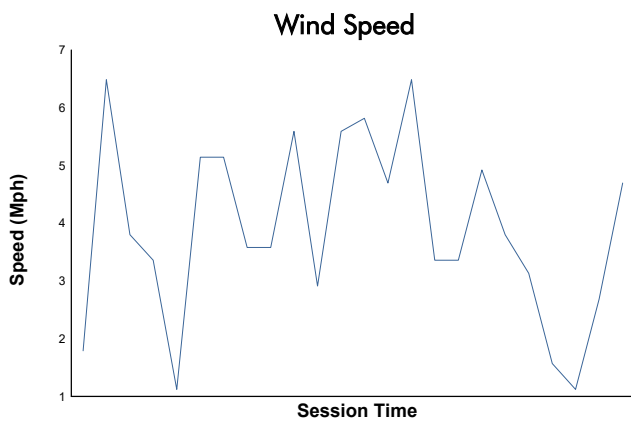

Race 2 Weather Report

Track Status: **DRY**