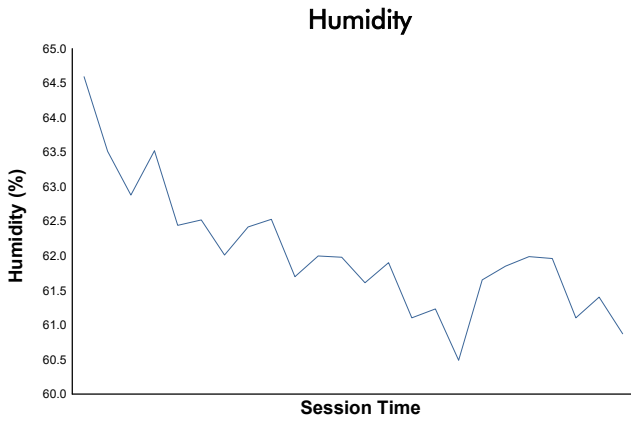

Race 2 Weather Report

Track Status: **DRY**