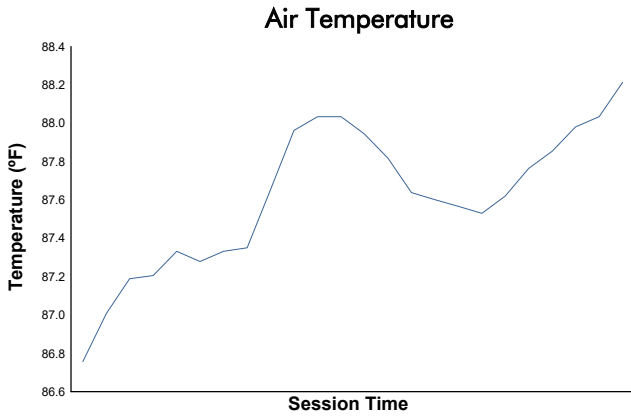

Race 2 Weather Report

Track Status: **DRY**