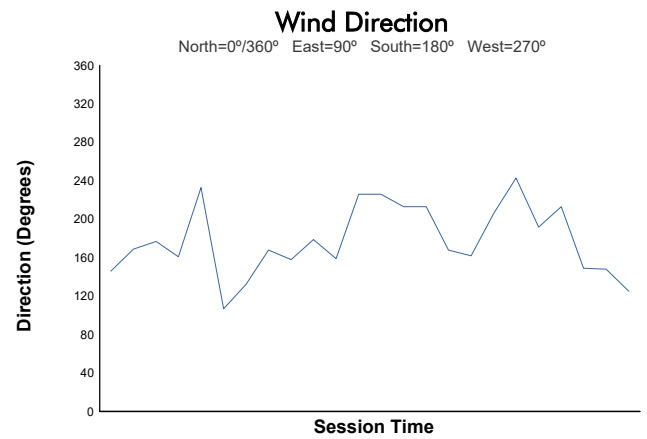

Race 2 Weather Report

Track Status: **DRY**