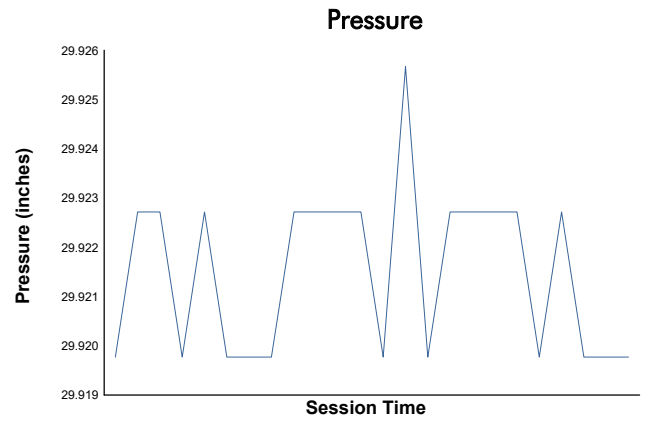

Race 2 Weather Report

Track Status: **DRY**