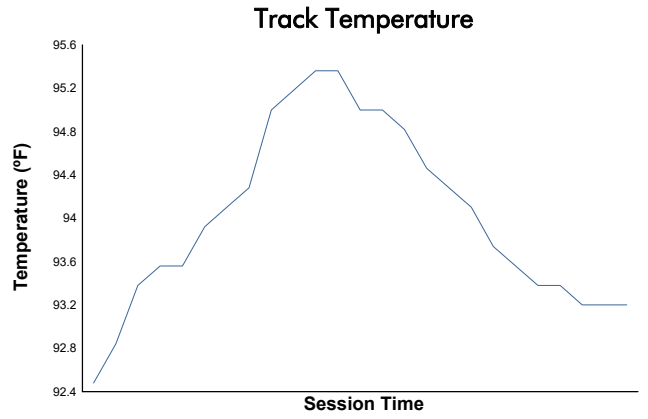

Race 1 Weather Report

Track Status: **DRY**