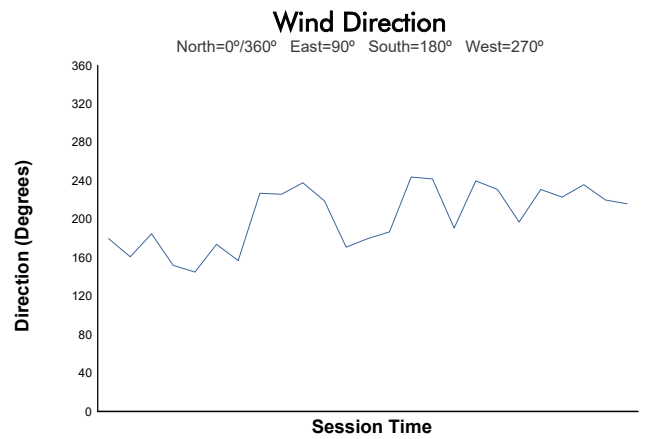

Race 1 Weather Report

Track Status: **DRY**