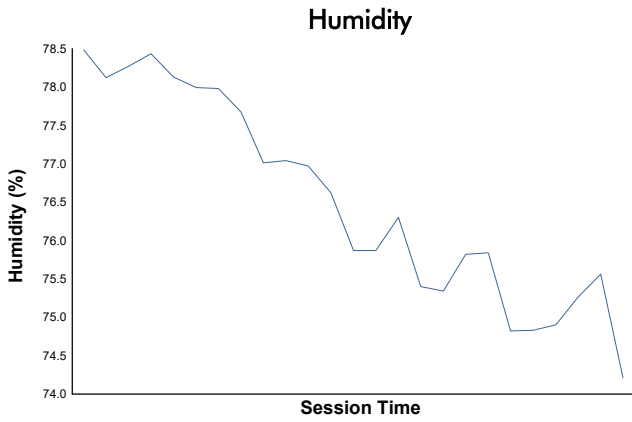

Race 1 Weather Report

Track Status: **DRY**