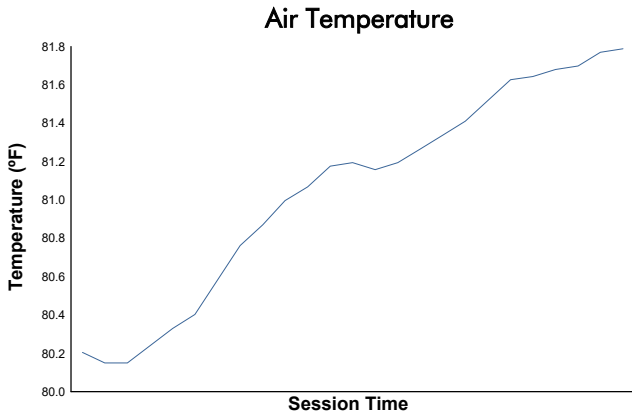

Race 1 Weather Report

Track Status: **DRY**