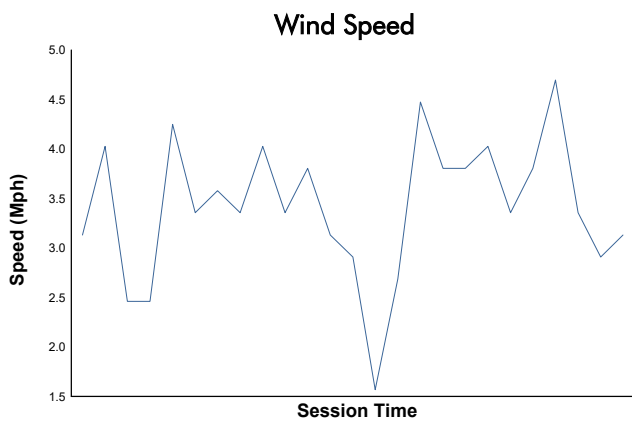

Race 1 Weather Report

Track Status: **DRY**