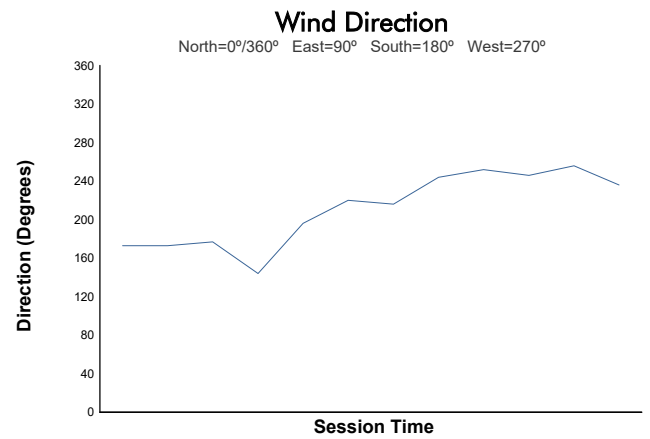

Qualifying Weather Report

Track Status: **DRY**