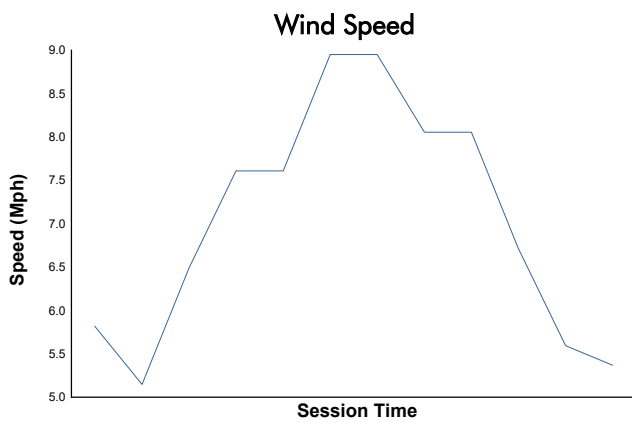

Qualifying Weather Report

Track Status: **DRY**