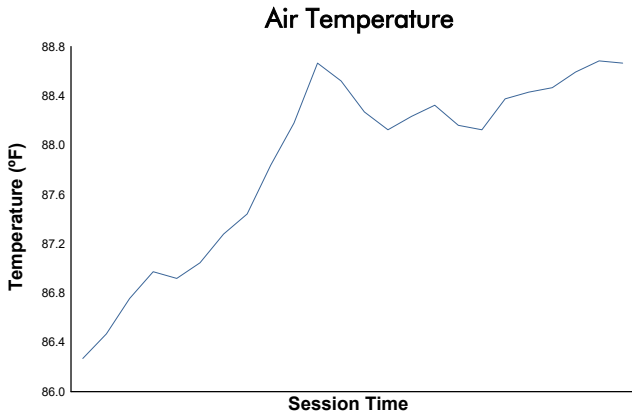

Practice 2 Weather Report

Track Status: **DRY**