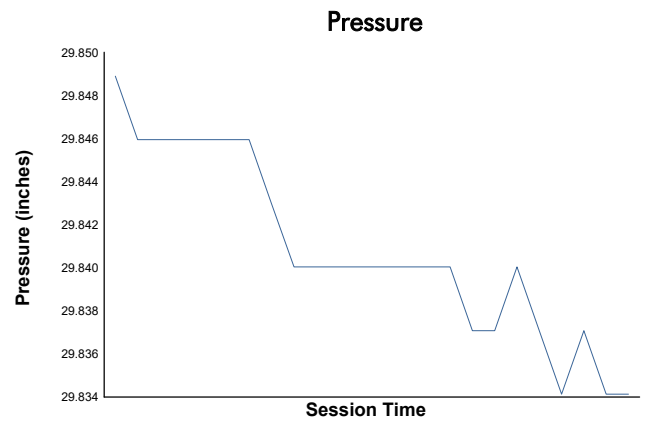

Practice 2 Weather Report

Track Status: **DRY**