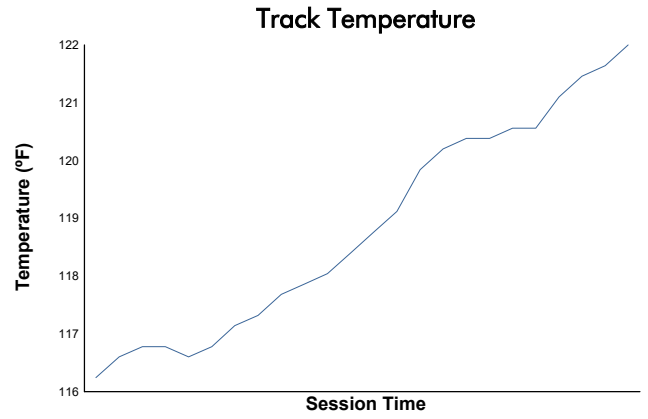

Practice 2 Weather Report

Track Status: **DRY**