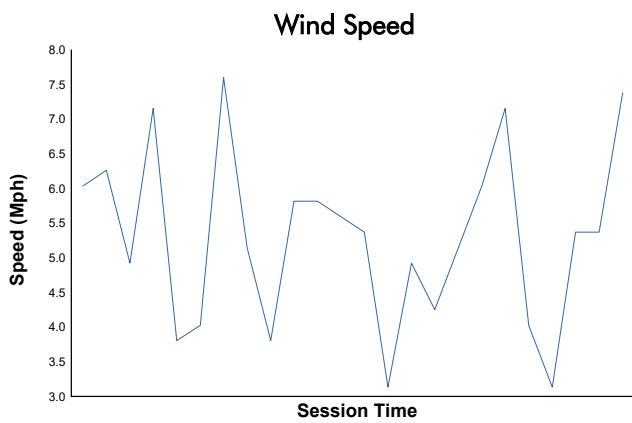

Practice 2 Weather Report

Track Status: **DRY**