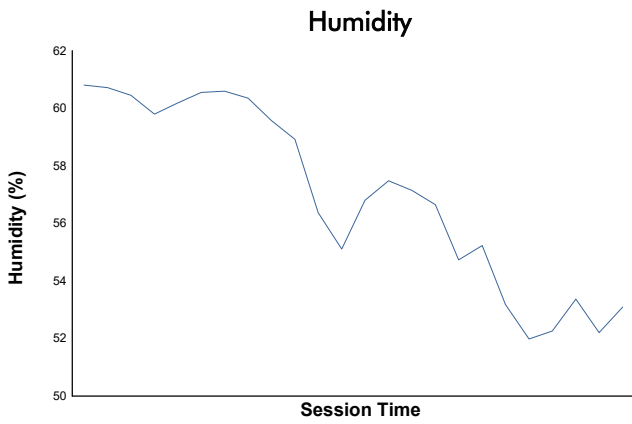

Practice 2 Weather Report

Track Status: **DRY**