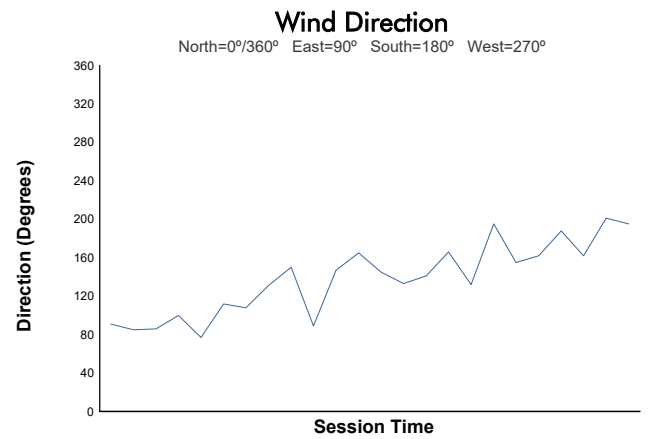

Practice 2 Weather Report

Track Status: **DRY**