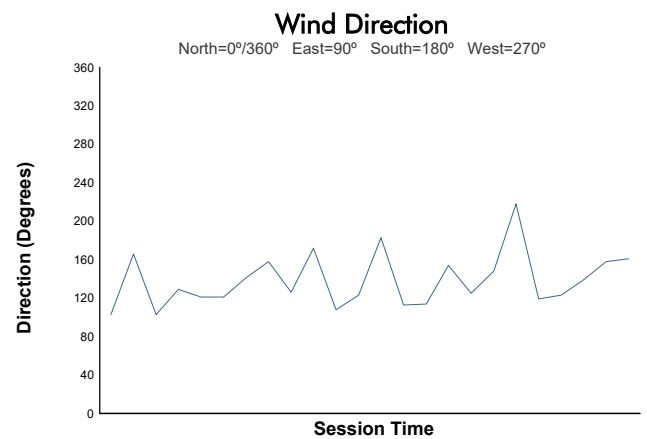

Practice 1 Weather Report

Track Status: **DRY**