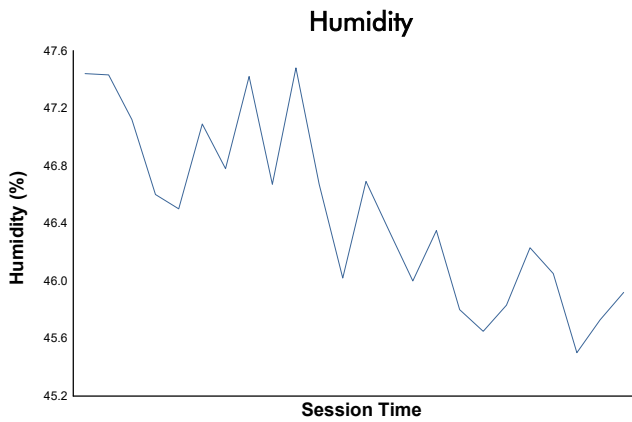

Practice 1 Weather Report

Track Status: **DRY**