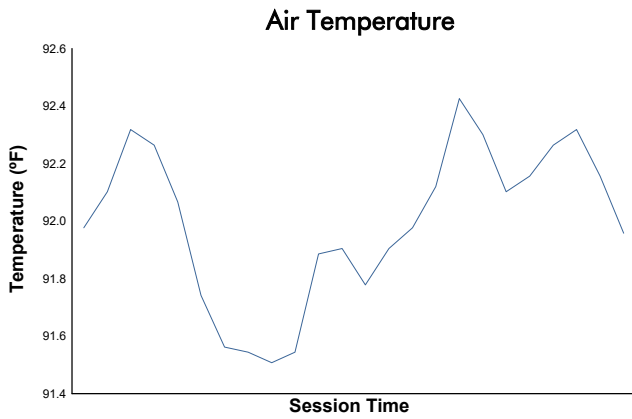

Practice 1 Weather Report

Track Status: **DRY**