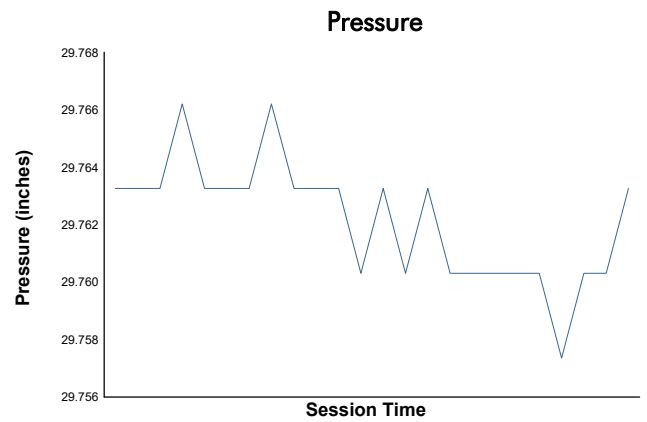

Practice 1 Weather Report

Track Status: **DRY**