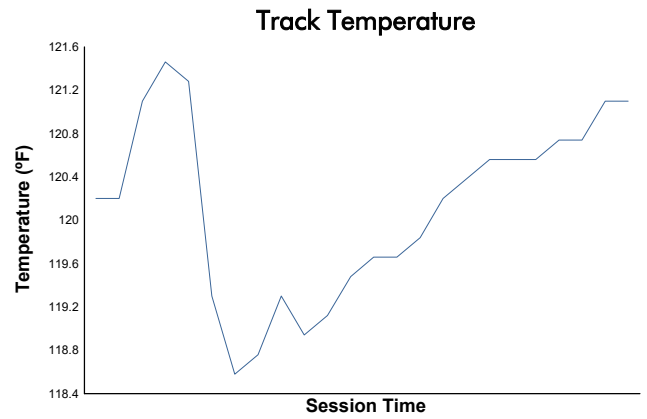

Practice 1 Weather Report

Track Status: **DRY**