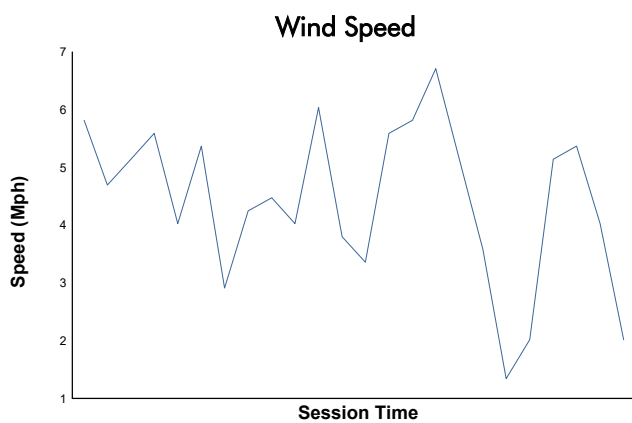

Practice 1 Weather Report

Track Status: **DRY**