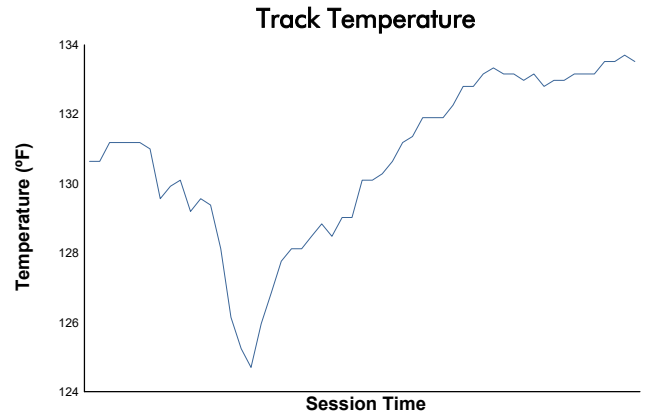

GTWCA / GTA (GT2 & SRO3 ONLY) Test Session 2 Weather Report

Track Status: **DRY**