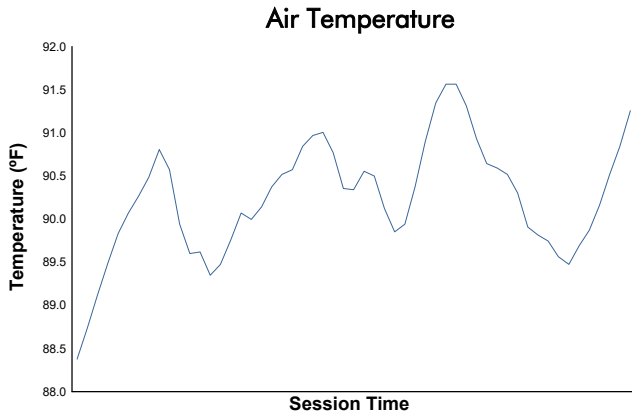

GTWCA / GTA (GT2 & SRO3 ONLY) Test Session 2 Weather Report

Track Status: **DRY**