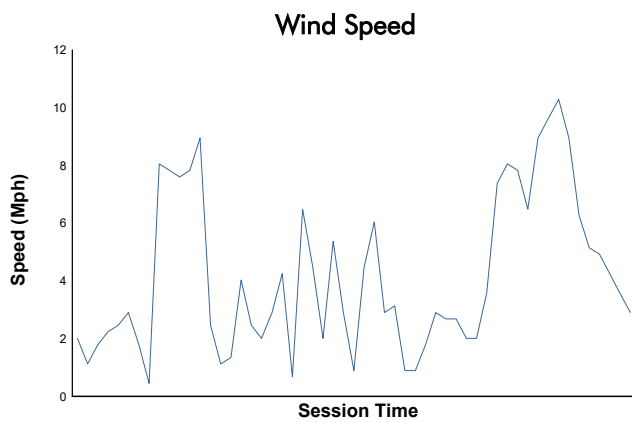

GTWCA / GTA (GT2 & SRO3 ONLY) Test Session 2 Weather Report

Track Status: **DRY**