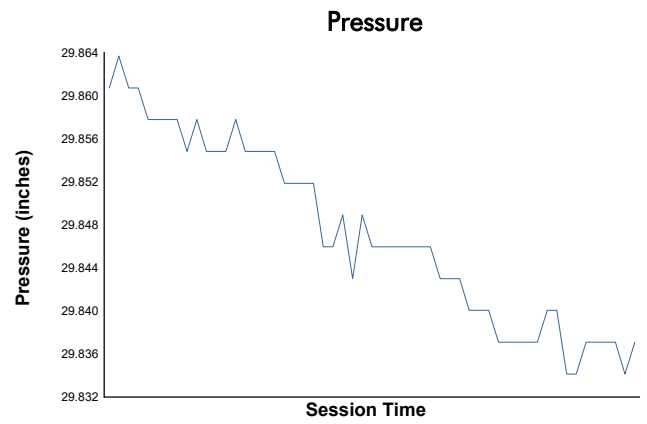

GTWCA / GTA (GT2 & SRO3 ONLY) Test Session 2 Weather Report

Track Status: **DRY**