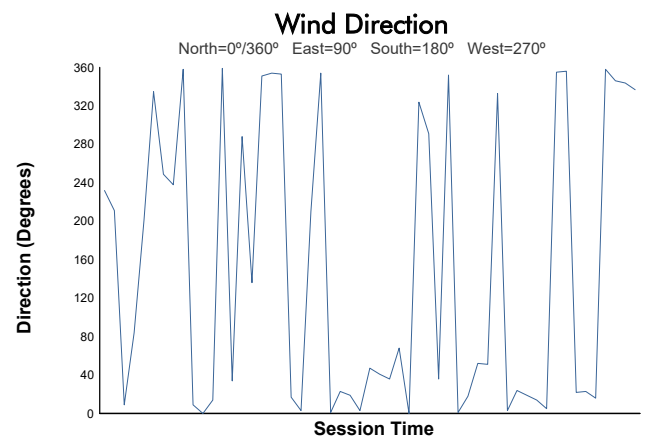

GTWCA / GTA (GT2 & SRO3 ONLY) Test Session 2 Weather Report

Track Status: **DRY**