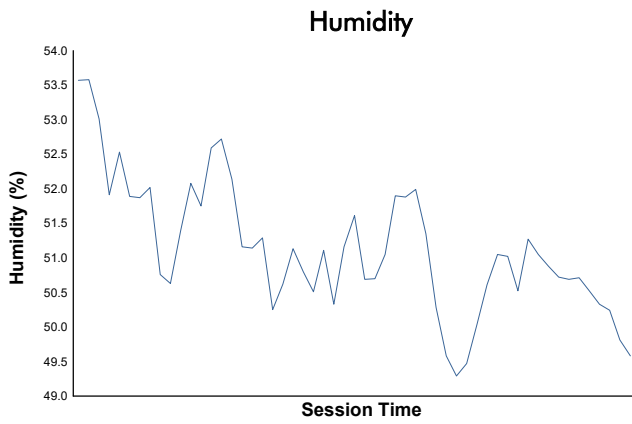

GTWCA / GTA (GT2 & SRO3 ONLY) Test Session 2 Weather Report

Track Status: **DRY**