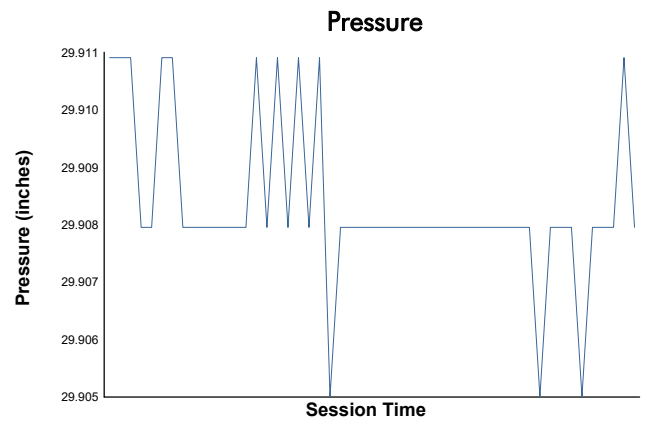

GTWCA / GTA (GT2 & SRO3 ONLY) Test Session 1 Weather Report

Track Status: **DRY**