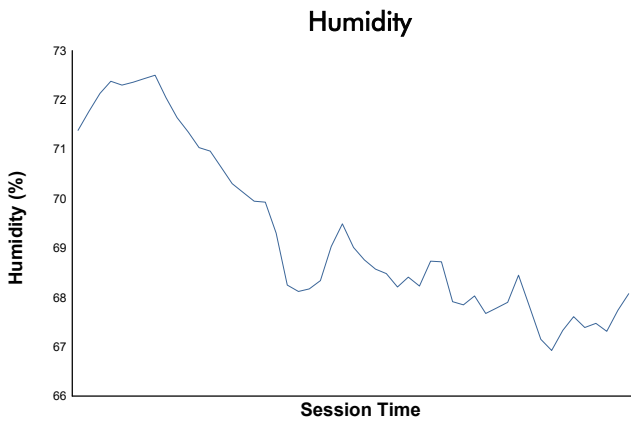

GTWCA / GTA (GT2 & SRO3 ONLY) Test Session 1 Weather Report

Track Status: **DRY**