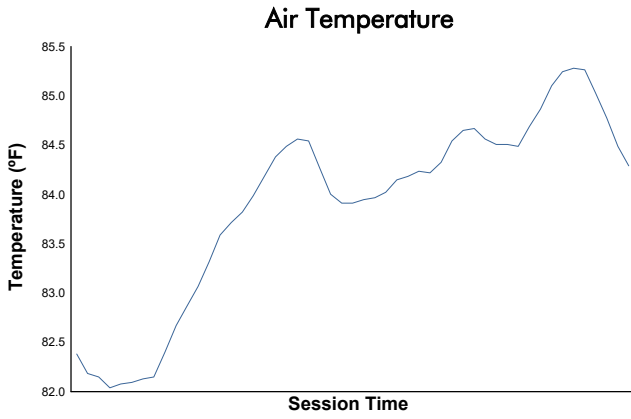

GTWCA / GTA (GT2 & SRO3 ONLY) Test Session 1 Weather Report

Track Status: **DRY**