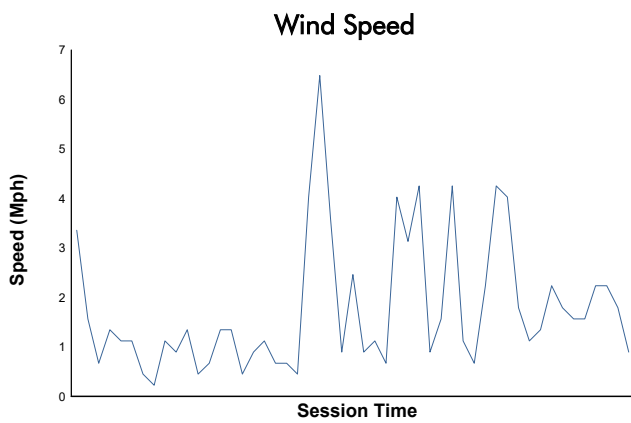

GTWCA / GTA (GT2 & SRO3 ONLY) Test Session 1 Weather Report

Track Status: **DRY**