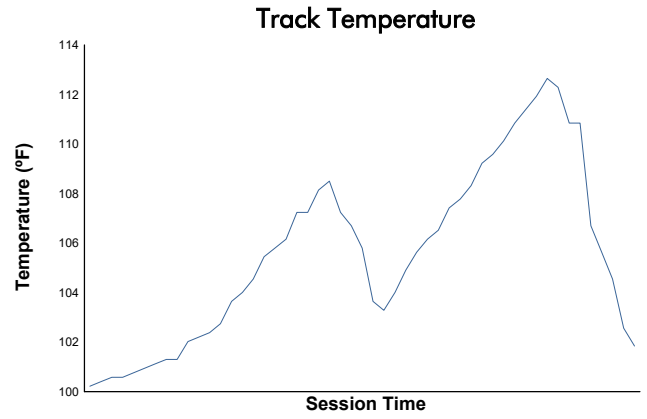

GTWCA / GTA (GT2 & SRO3 ONLY) Test Session 1 Weather Report

Track Status: **DRY**