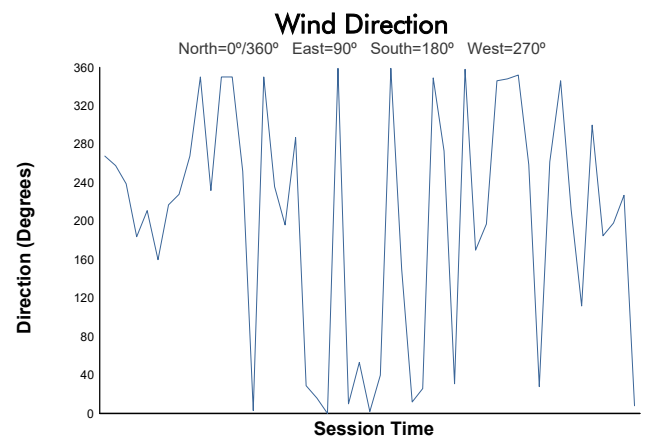

GTWCA / GTA (GT2 & SRO3 ONLY) Test Session 1 Weather Report

Track Status: **DRY**