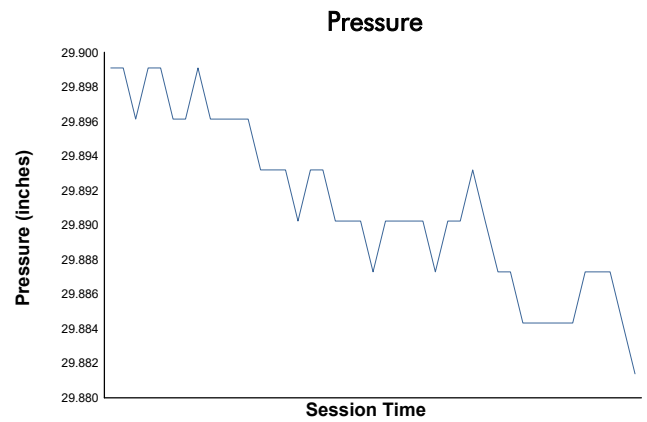

Pirelli GT4 America Test Session 2 Weather Report

Track Status: **DRY**