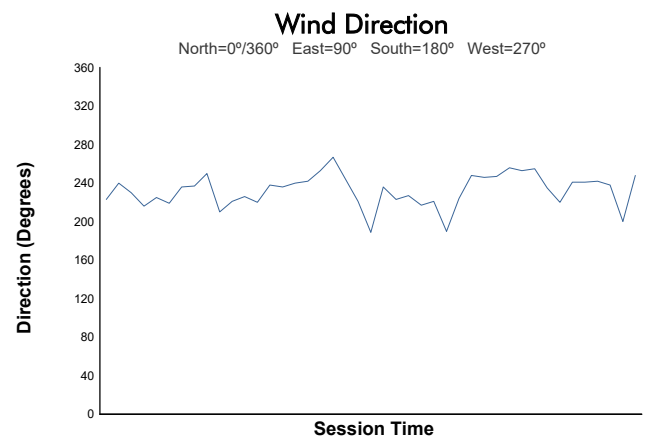

Pirelli GT4 America Test Session 2 Weather Report

Track Status: **DRY**