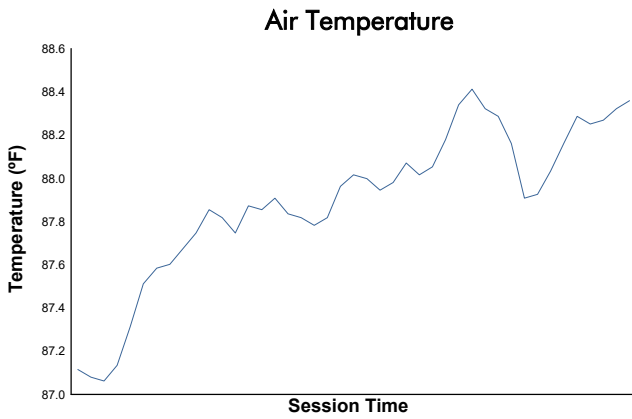

Pirelli GT4 America Test Session 2 Weather Report

Track Status: **DRY**