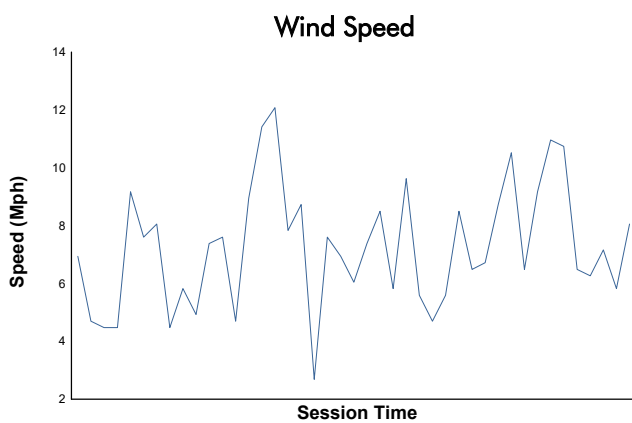

Pirelli GT4 America Test Session 2 Weather Report

Track Status: **DRY**