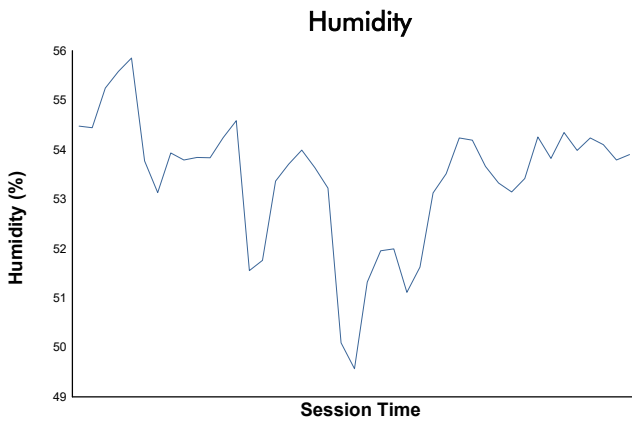

Pirelli GT4 America Test Session 2 Weather Report

Track Status: **DRY**