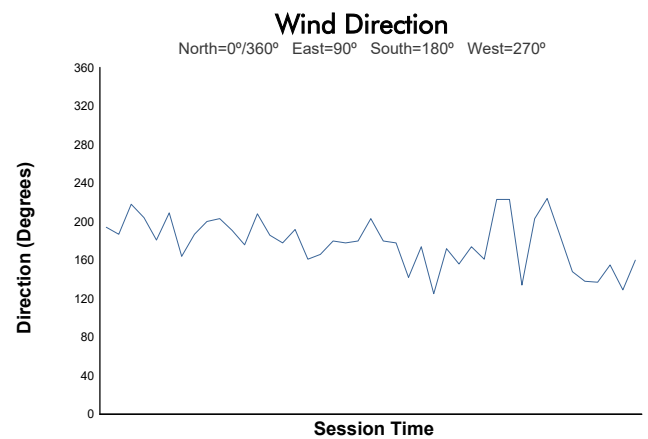

Pirelli GT4 America Test Session 1 Weather Report

Track Status: **DRY**