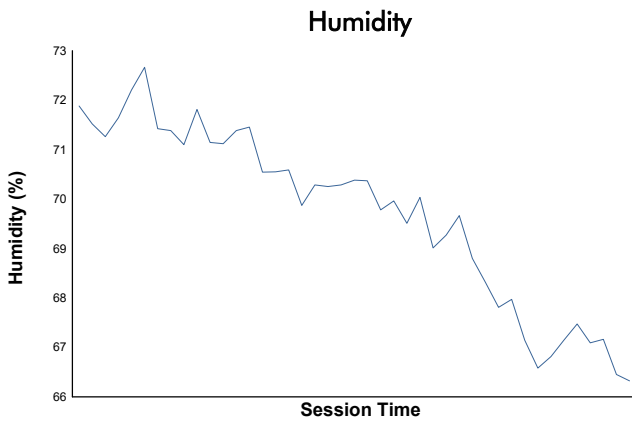

Pirelli GT4 America Test Session 1 Weather Report

Track Status: **DRY**