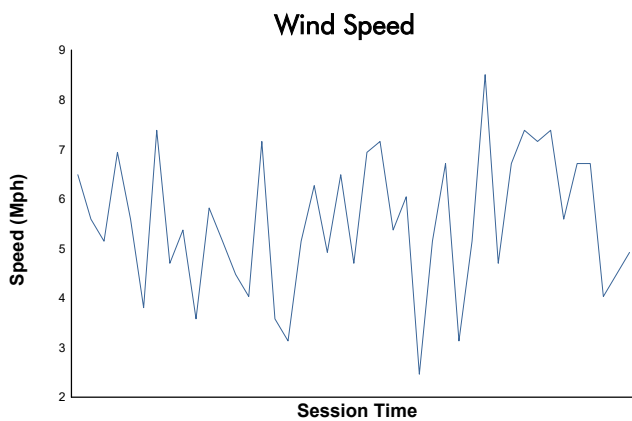

Pirelli GT4 America Test Session 1 Weather Report

Track Status: **DRY**