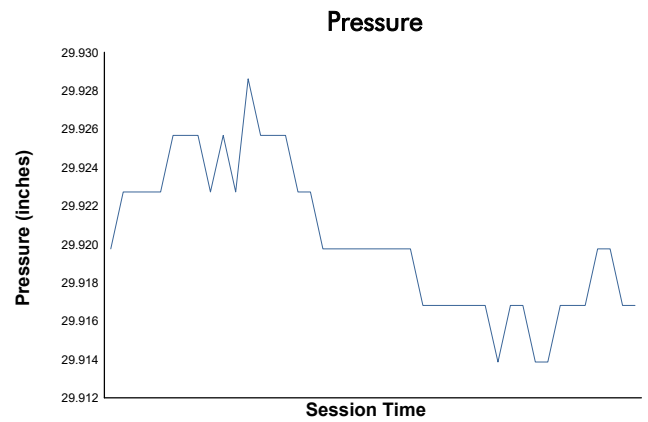

Pirelli GT4 America Test Session 1 Weather Report

Track Status: **DRY**