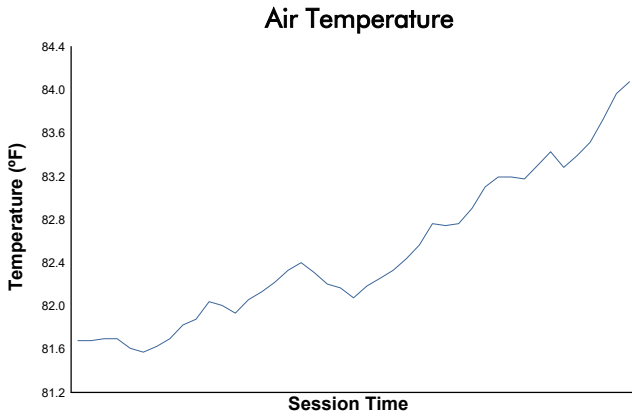

Pirelli GT4 America Test Session 1 Weather Report

Track Status: **DRY**