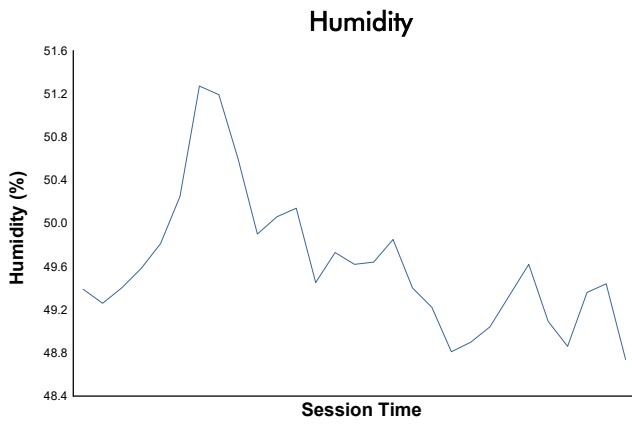

## GTWCA/GTA/GT4A Paid Bronze Test Weather Report

Track Status: **DRY**