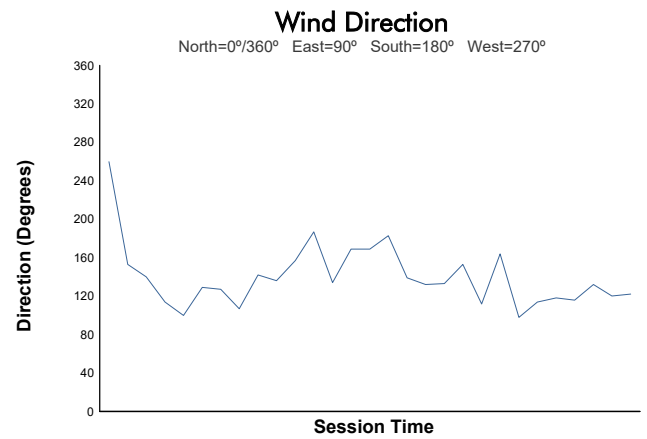

## GTWCA/GTA/GT4A Paid Bronze Test Weather Report

Track Status: **DRY**