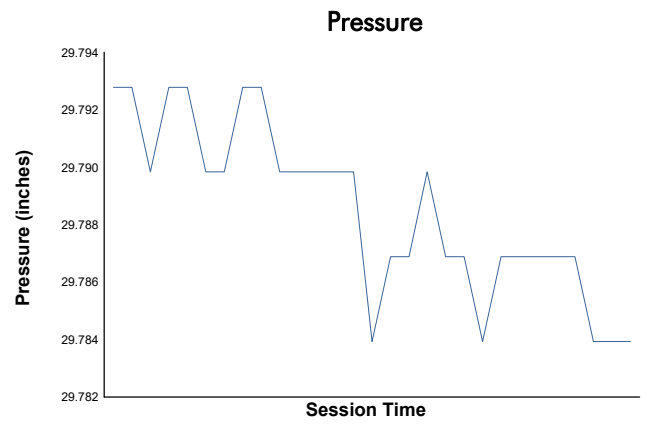

## GTWCA/GTA/GT4A Paid Bronze Test Weather Report

Track Status: **DRY**