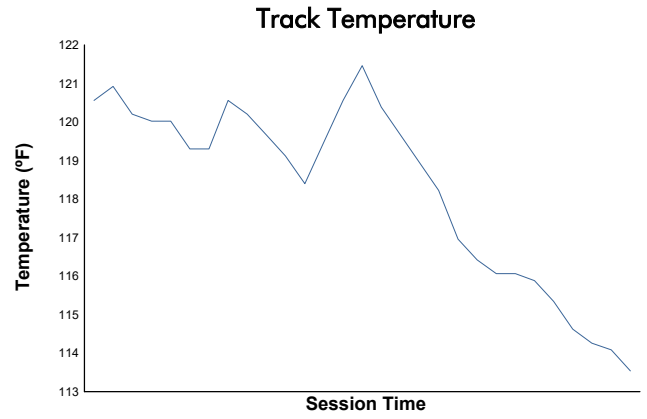

## GTWCA/GTA/GT4A Paid Bronze Test Weather Report

Track Status: **DRY**