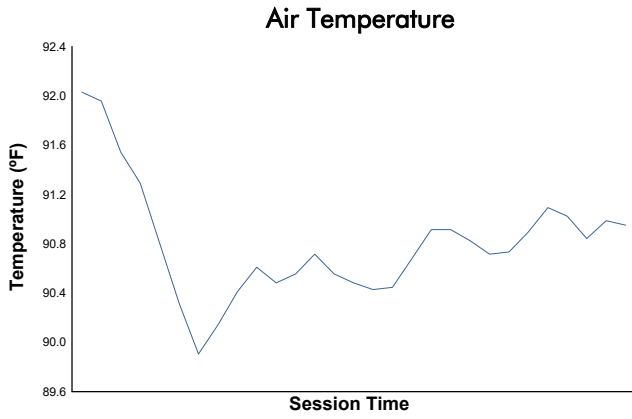

## GTWCA/GTA/GT4A Paid Bronze Test Weather Report

Track Status: **DRY**