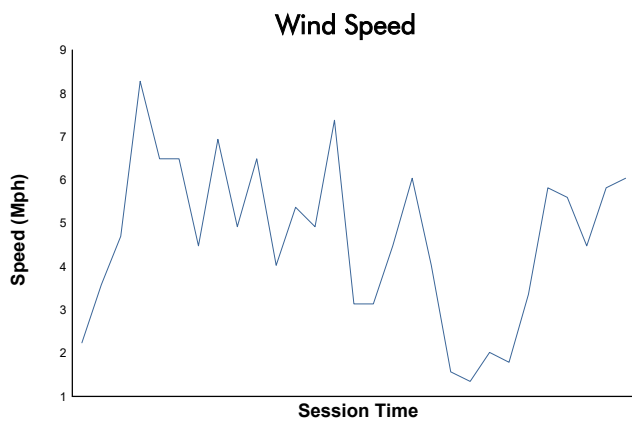

## GTWCA/GTA/GT4A Paid Bronze Test Weather Report

Track Status: **DRY**