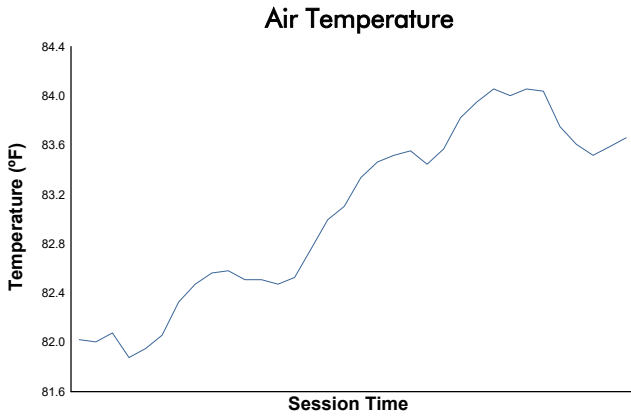

Race 2 Weather Report

Track Status: **DRY**