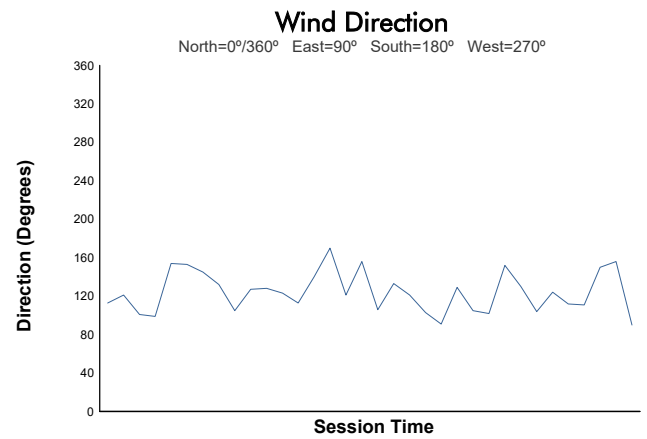

Race 2 Weather Report

Track Status: **DRY**