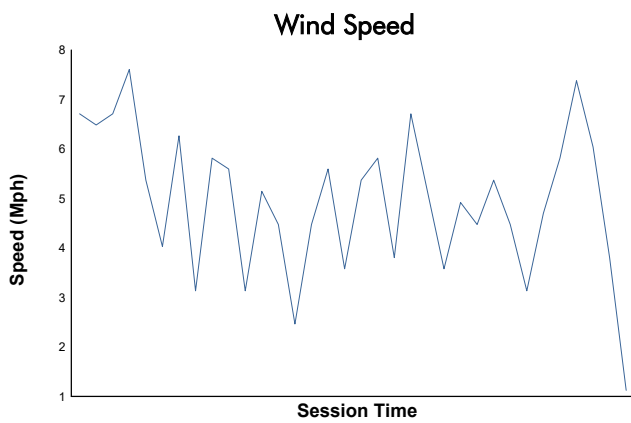

Race 2 Weather Report

Track Status: **DRY**