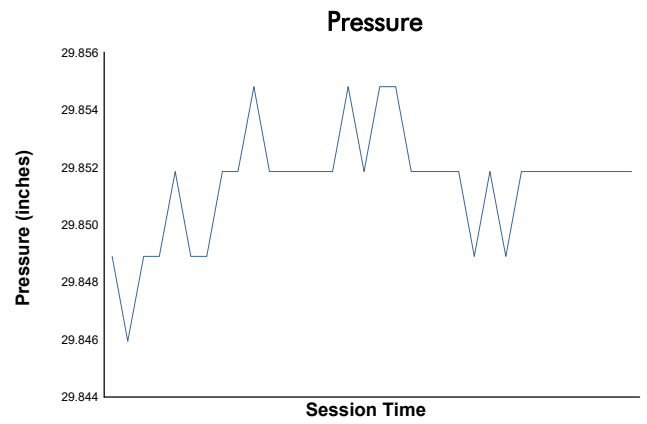

Race 2 Weather Report

Track Status: **DRY**