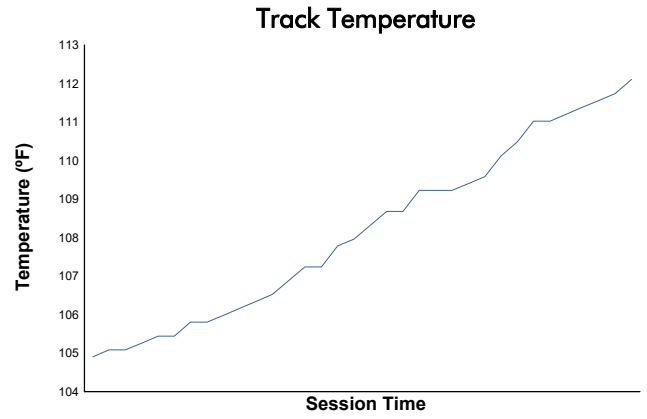

Race 2 Weather Report

Track Status: **DRY**