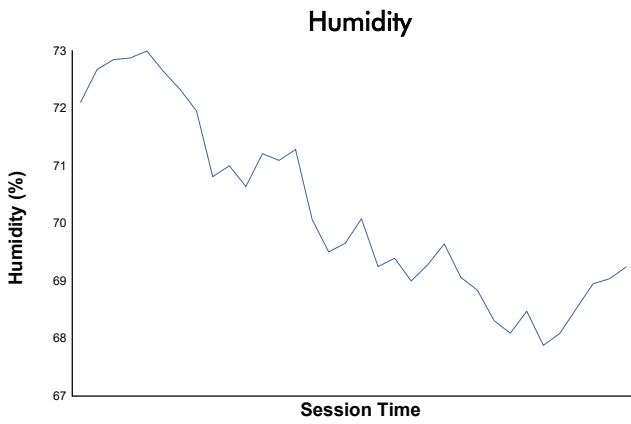

Race 2 Weather Report

Track Status: **DRY**