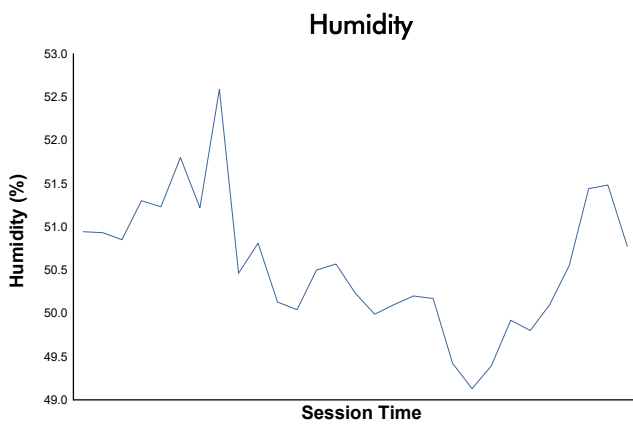

Practice 2 Weather Report

Track Status: **DRY**