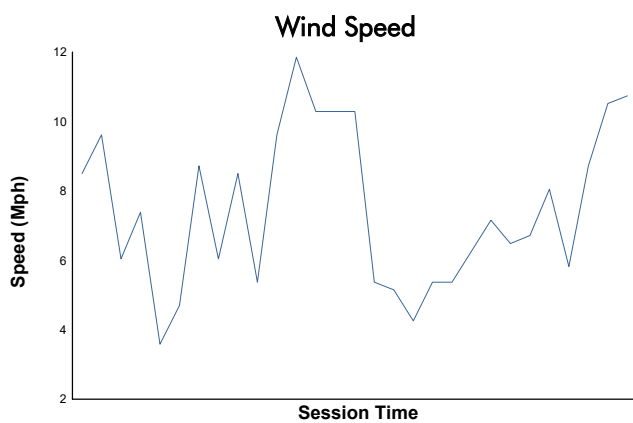

Practice 2 Weather Report

Track Status: **DRY**