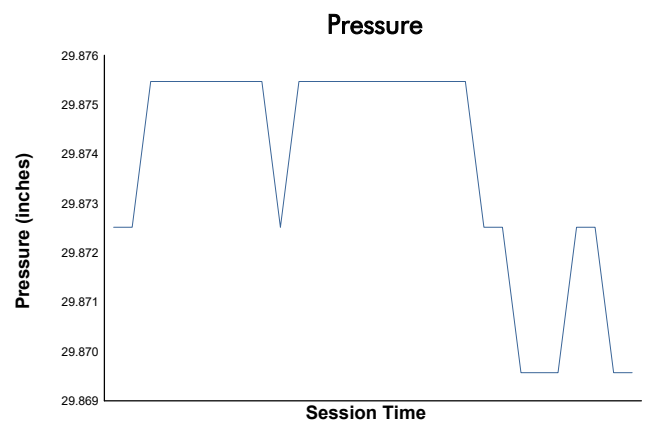

Practice 2 Weather Report

Track Status: **DRY**