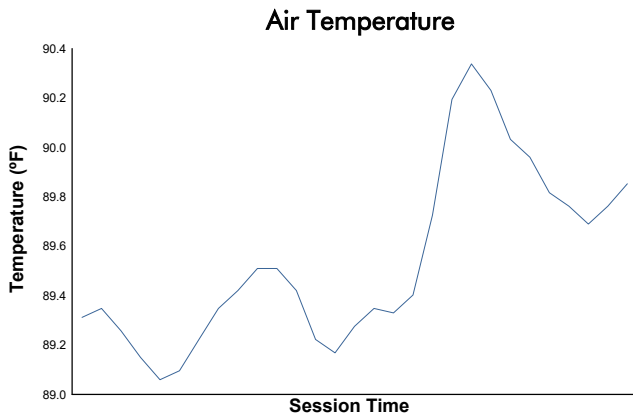

Practice 2 Weather Report

Track Status: **DRY**