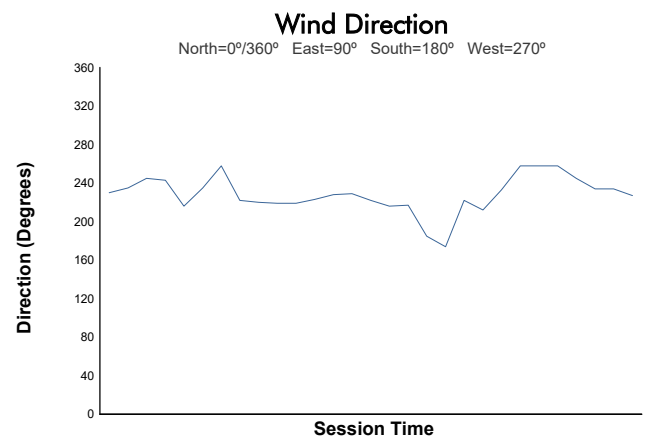

Practice 2 Weather Report

Track Status: **DRY**