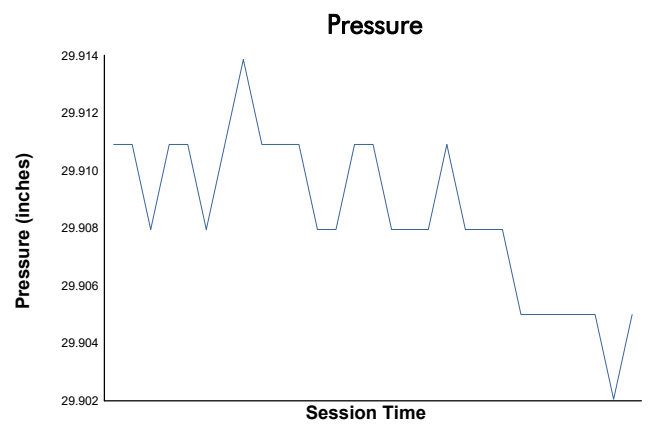

Practice 1 Weather Report

Track Status: **DRY**