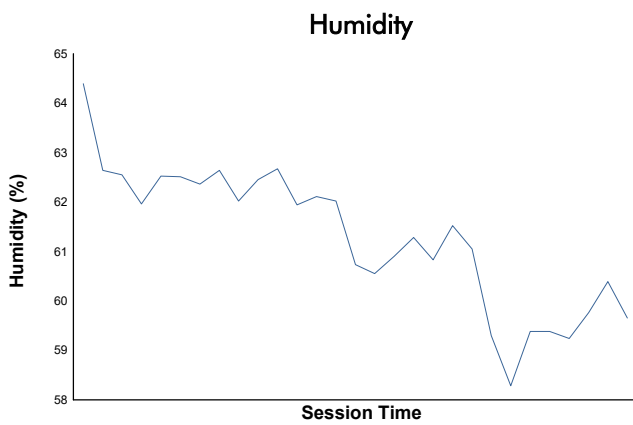

Practice 1 Weather Report

Track Status: **DRY**