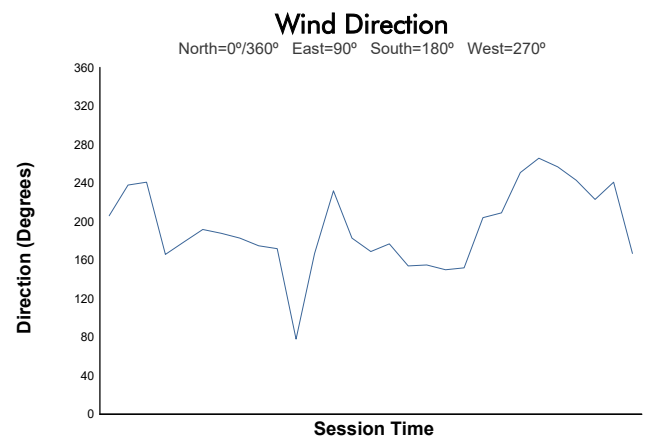

Practice 1 Weather Report

Track Status: **DRY**