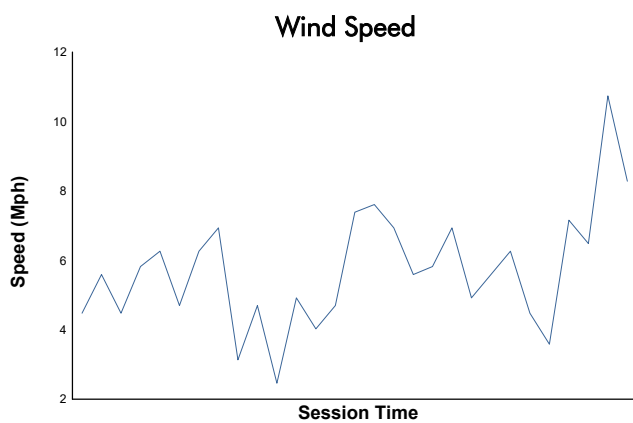

Practice 1 Weather Report

Track Status: **DRY**