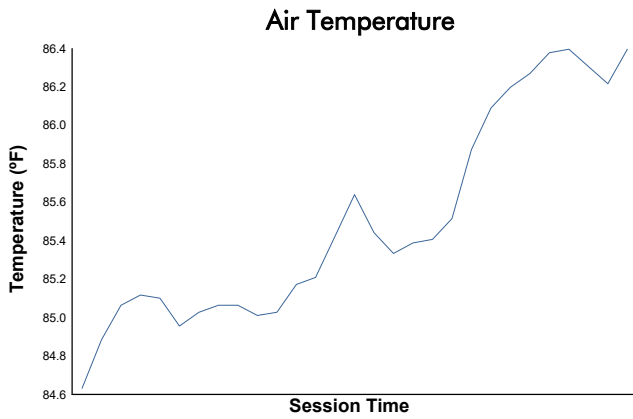

Practice 1 Weather Report

Track Status: **DRY**