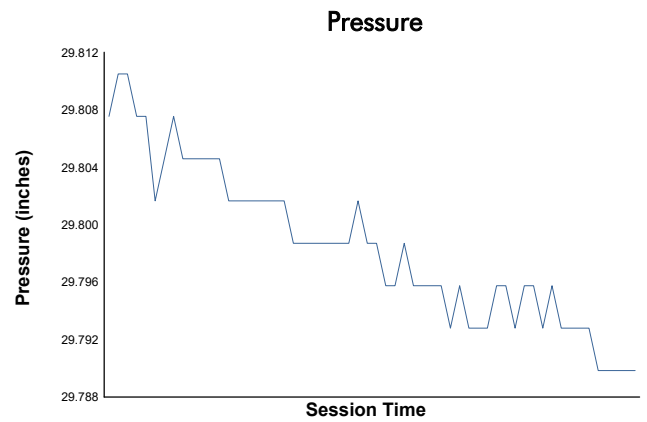

## Race 2 Weather Report

Track Status: **DRY**