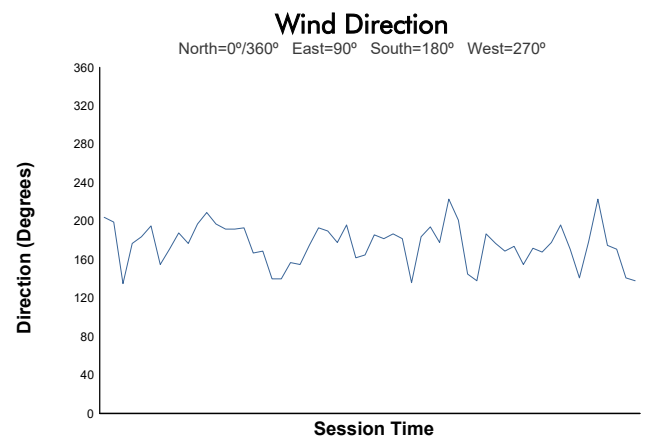

## Race 2 Weather Report

Track Status: **DRY**