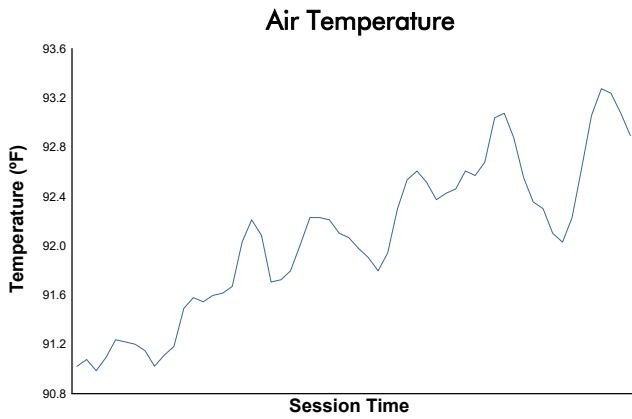

## Race 2 Weather Report

Track Status: **DRY**