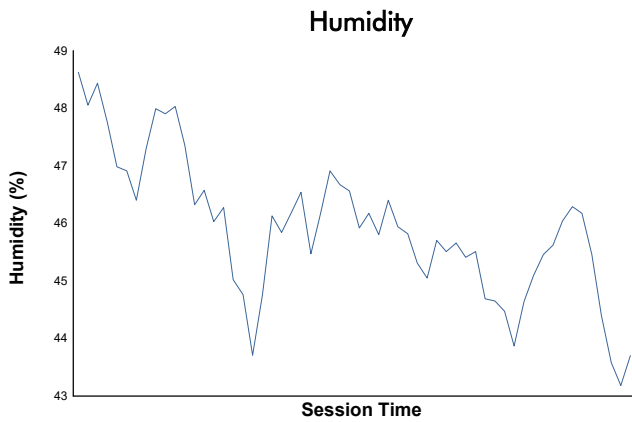

## Race 2 Weather Report

Track Status: **DRY**