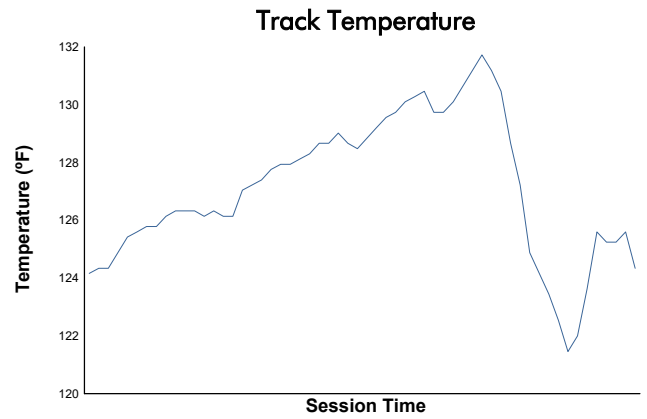

## Race 2 Weather Report

Track Status: **DRY**