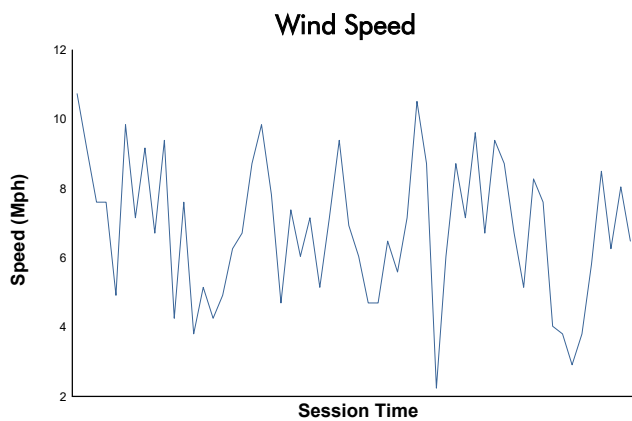

## Race 2 Weather Report

Track Status: **DRY**