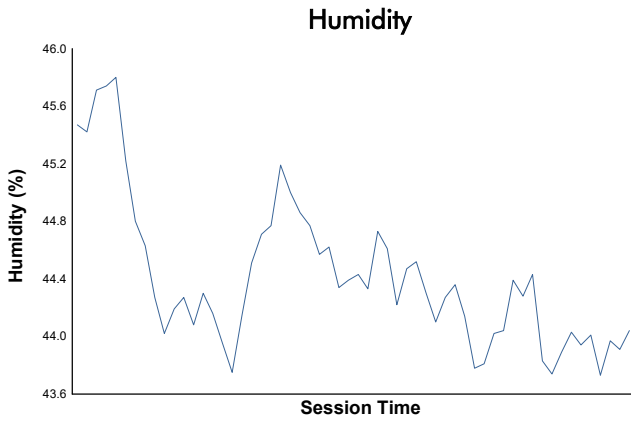

Race 1 Weather Report

Track Status: **DRY**