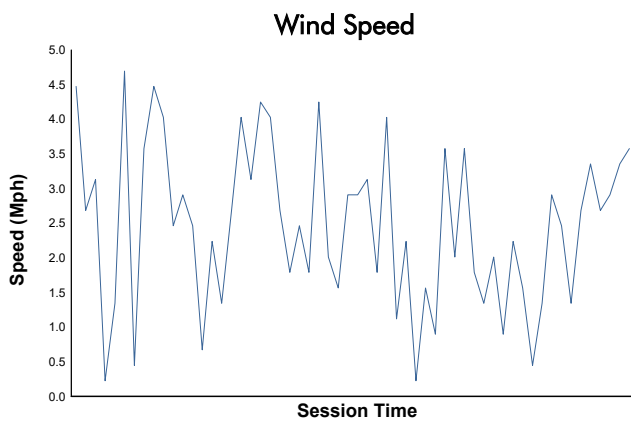

Race 1 Weather Report

Track Status: **DRY**