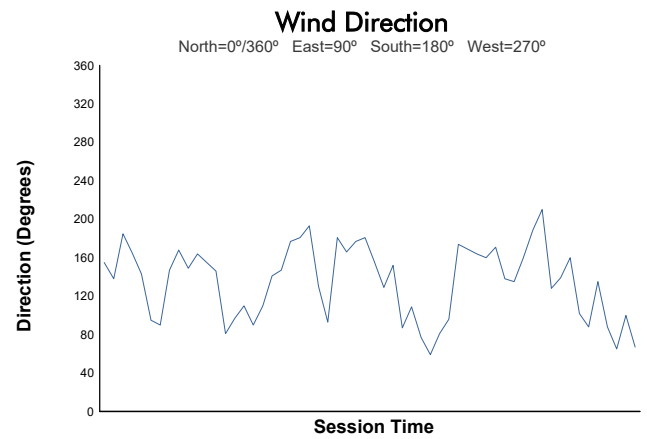

Race 1 Weather Report

Track Status: **DRY**