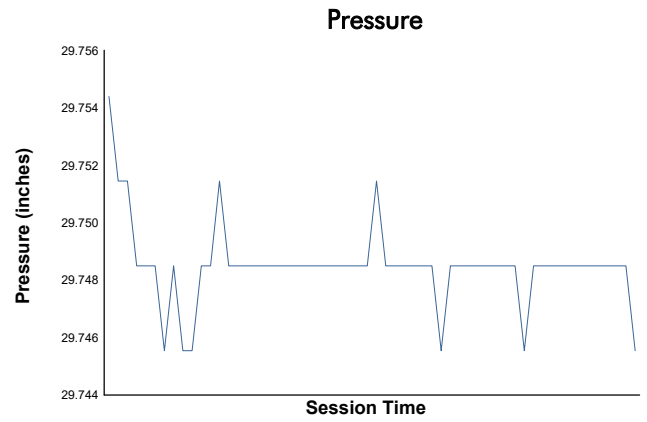

Race 1 Weather Report

Track Status: **DRY**