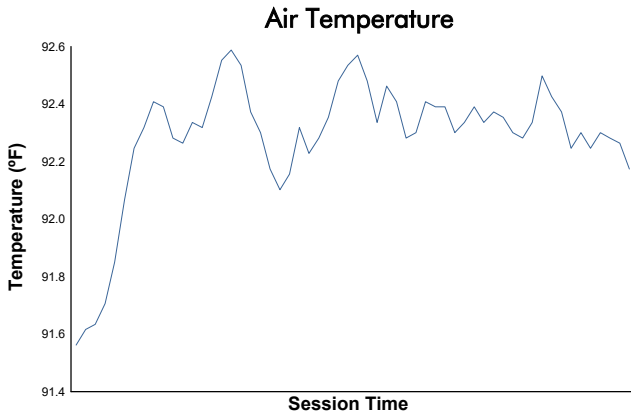

Race 1 Weather Report

Track Status: **DRY**