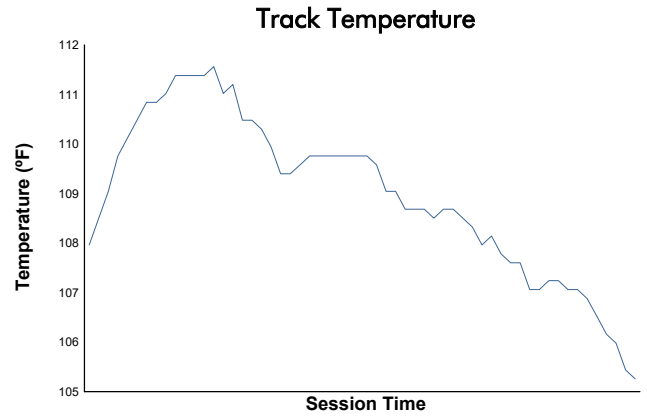

Race 1 Weather Report

Track Status: **DRY**