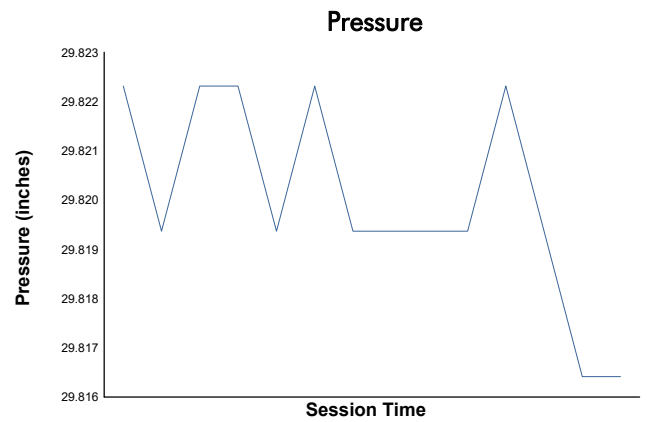

Qualifying 2 Weather Report

Track Status: **DRY**