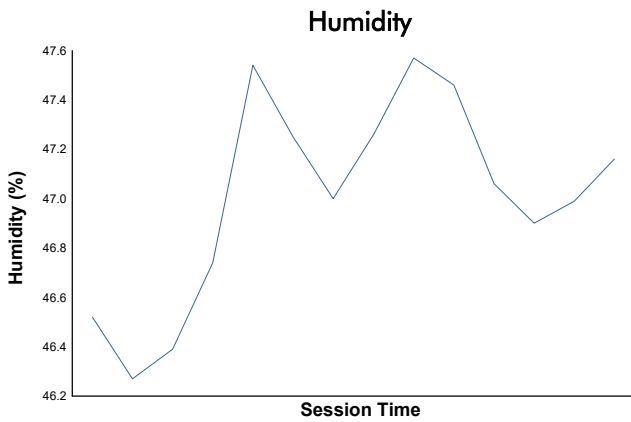

Qualifying 2 Weather Report

Track Status: **DRY**