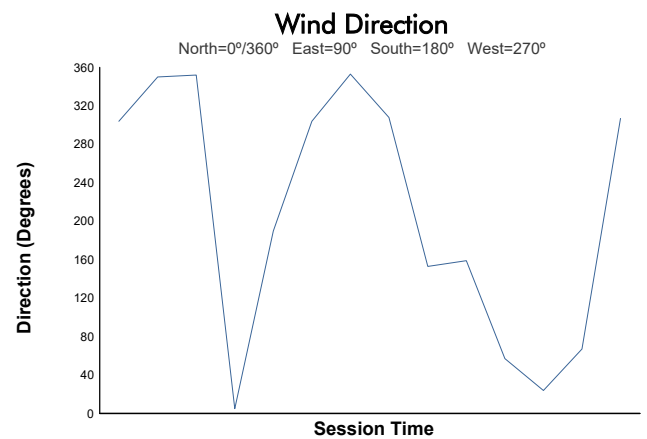

Qualifying 2 Weather Report

Track Status: **DRY**