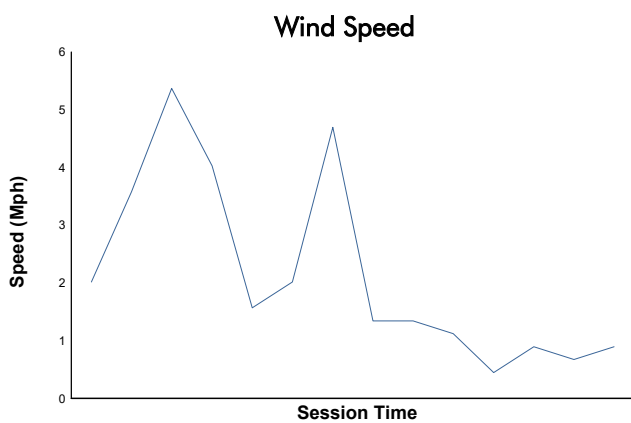

Qualifying 2 Weather Report

Track Status: **DRY**