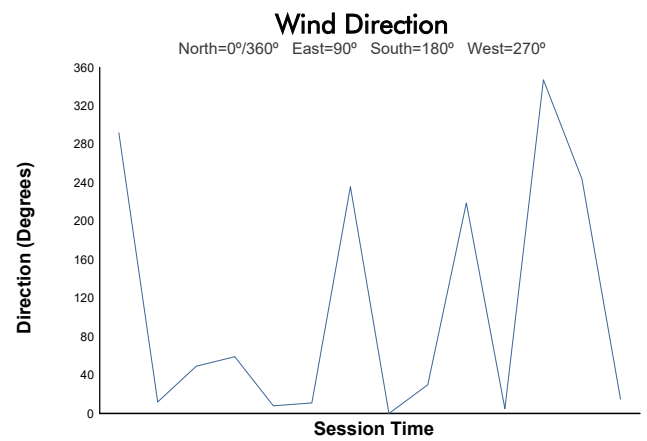

Qualifying 1 Weather Report

Track Status: **DRY**