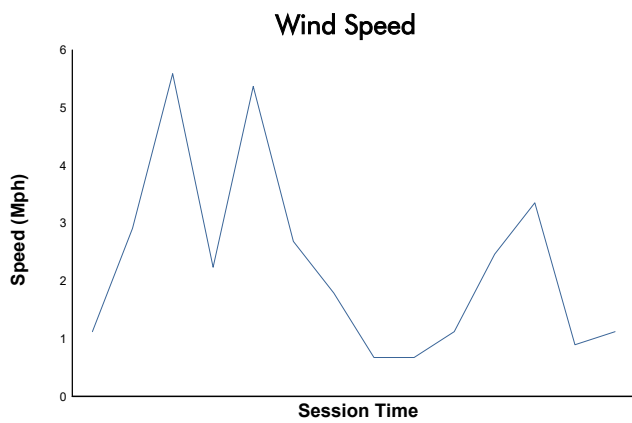

Qualifying 1 Weather Report

Track Status: **DRY**