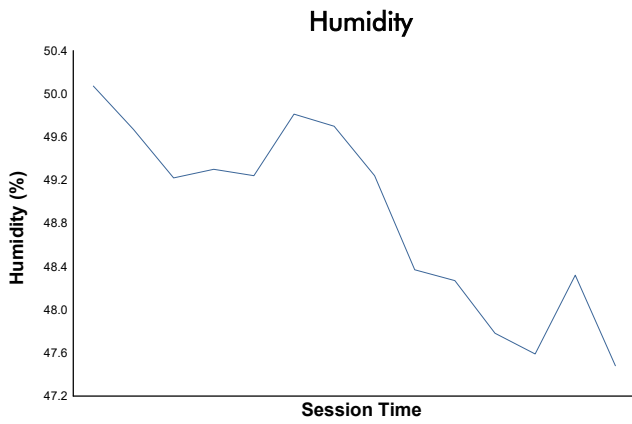

Qualifying 1 Weather Report

Track Status: **DRY**