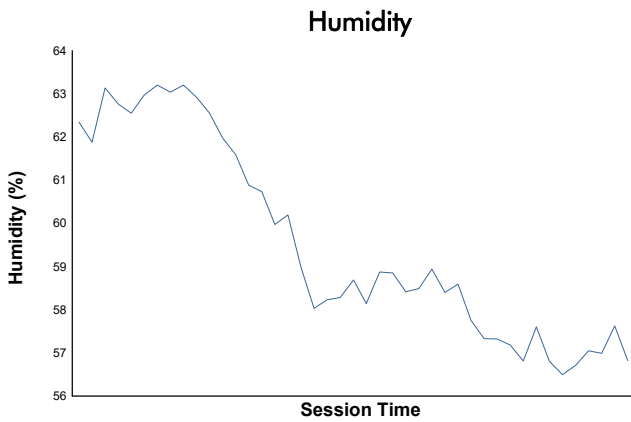

## Practice 2 Weather Report

Track Status: **DRY**