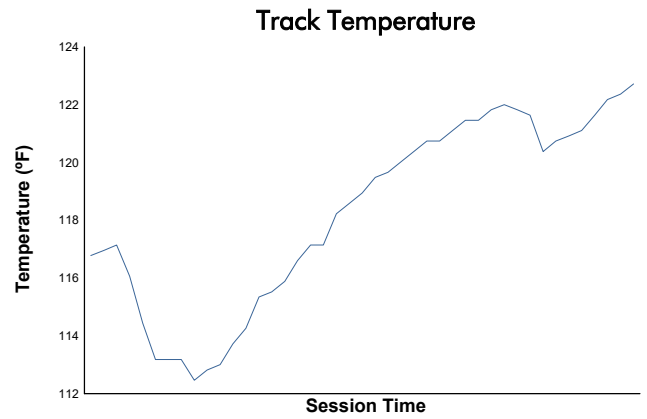

## Practice 2 Weather Report

Track Status: **DRY**