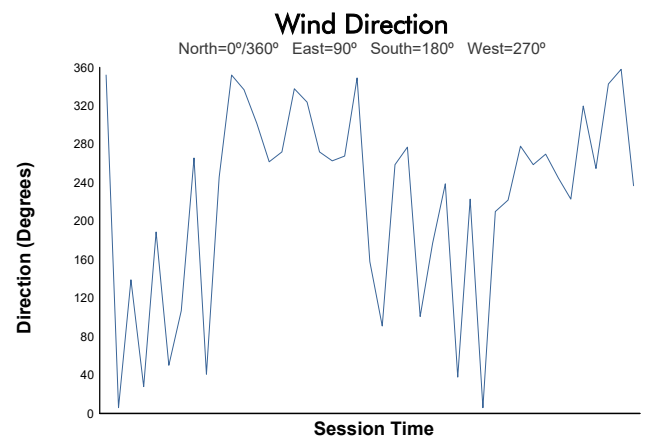

## Practice 2 Weather Report

Track Status: **DRY**