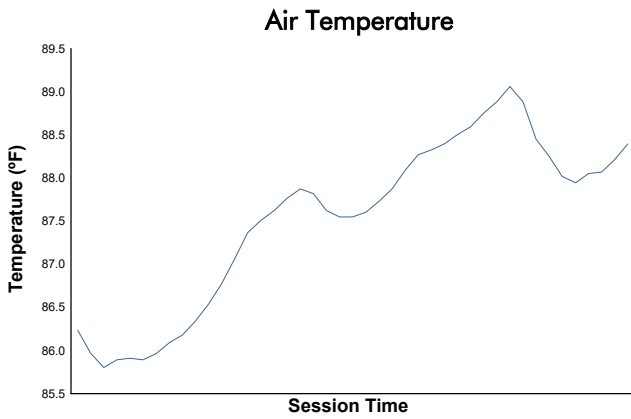

## Practice 2 Weather Report

Track Status: **DRY**