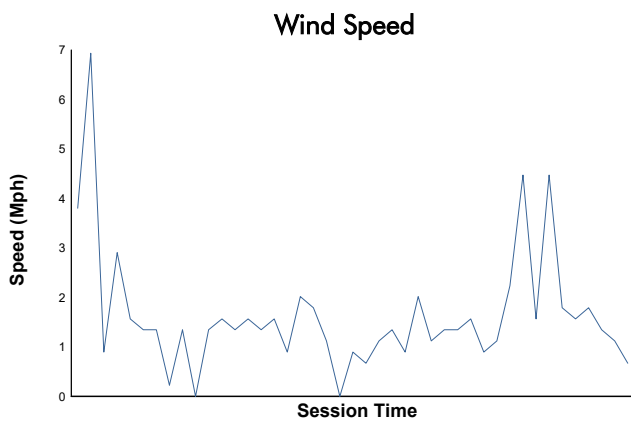

## Practice 2 Weather Report

Track Status: **DRY**