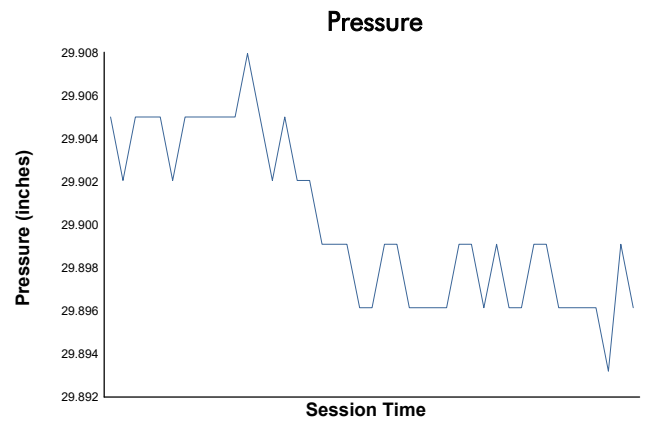

## Practice 2 Weather Report

Track Status: **DRY**