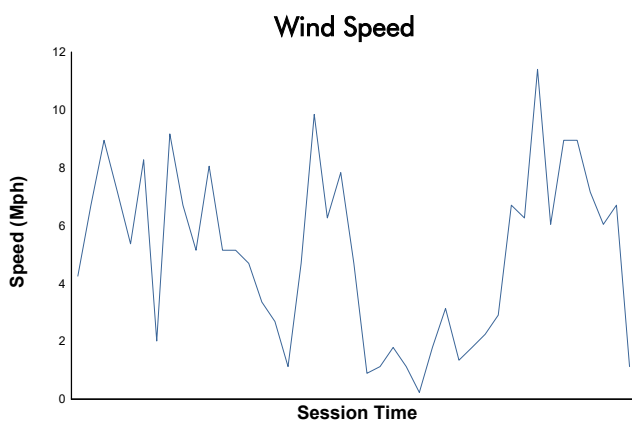

Practice 1 Weather Report

Track Status: **DRY**