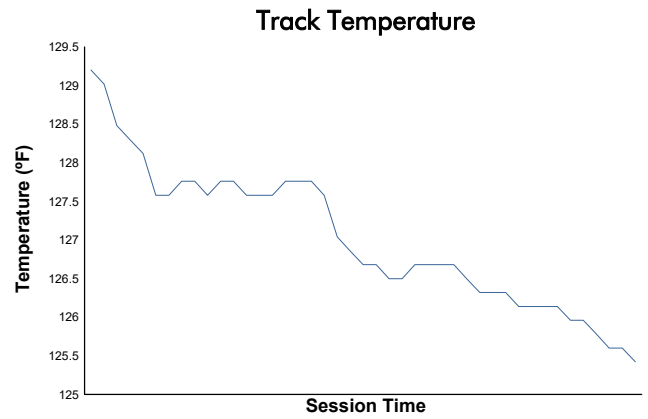

Practice 1 Weather Report

Track Status: **DRY**