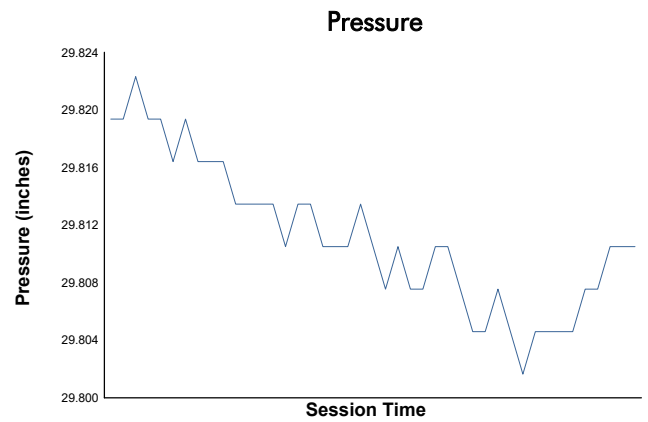

Practice 1 Weather Report

Track Status: **DRY**