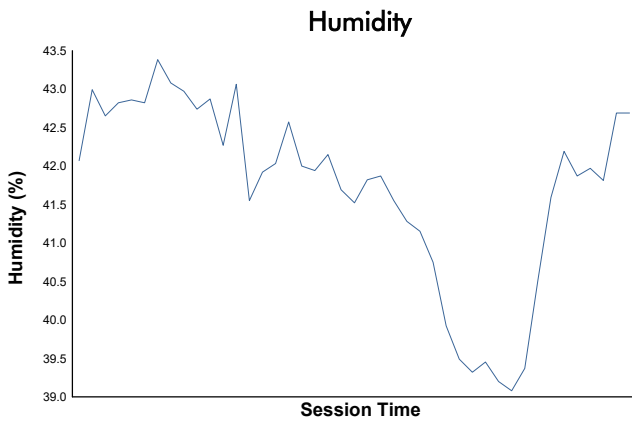

Practice 1 Weather Report

Track Status: **DRY**