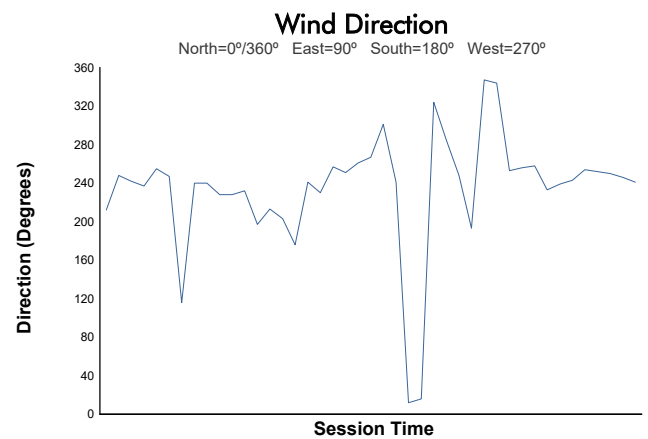

Practice 1 Weather Report

Track Status: **DRY**