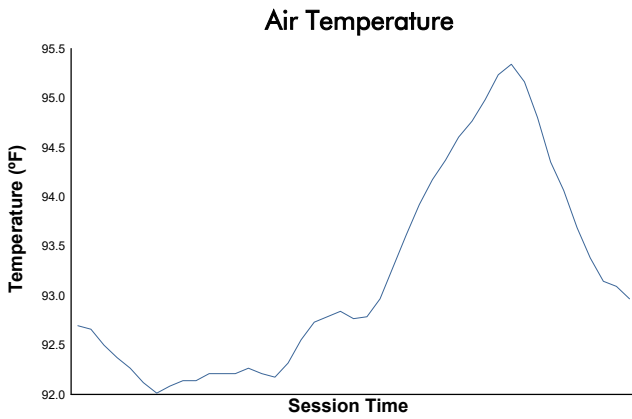

Practice 1 Weather Report

Track Status: **DRY**