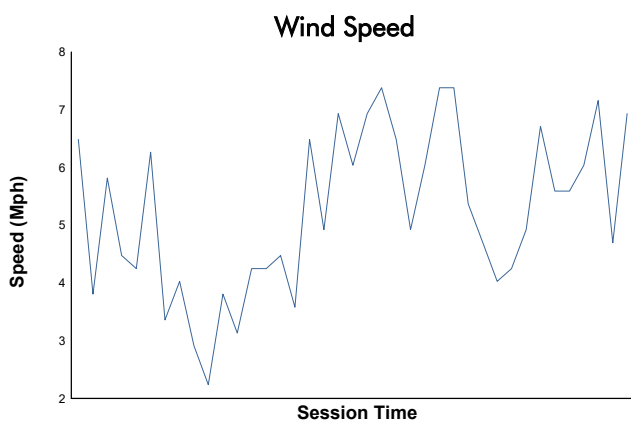

Race 2 Weather Report

Track Status: **DRY**