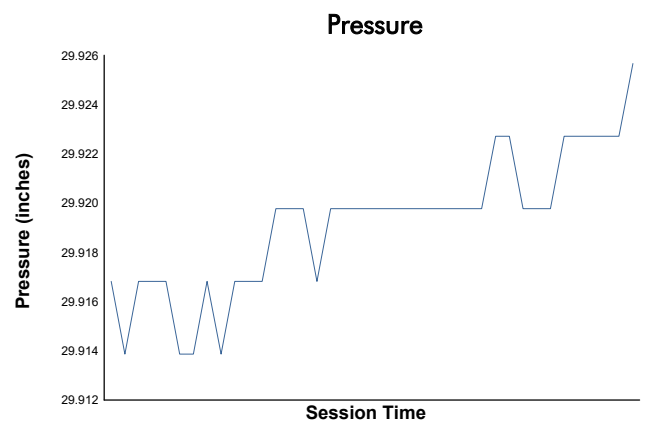

Race 2 Weather Report

Track Status: **DRY**