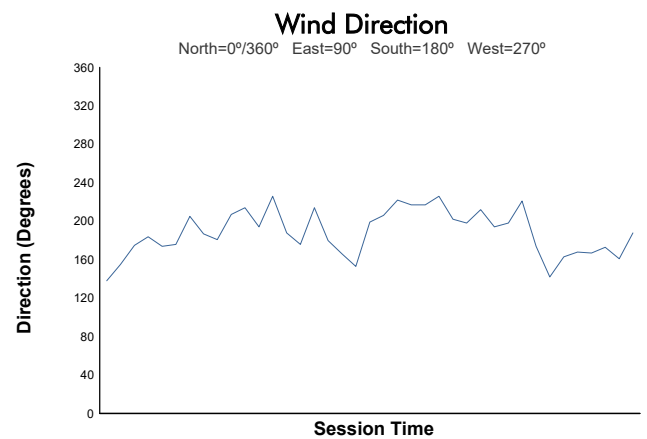

Race 2 Weather Report

Track Status: **DRY**