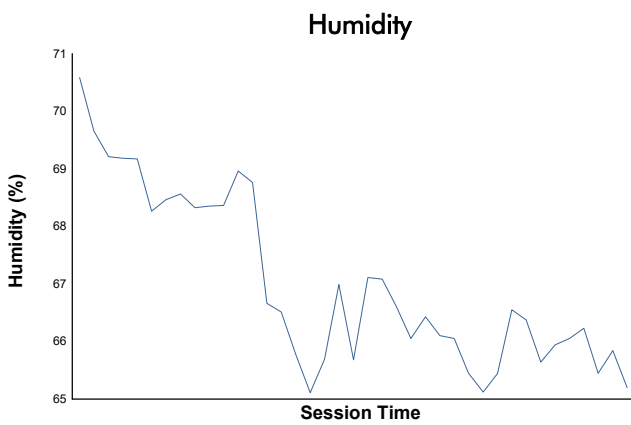

Race 2 Weather Report

Track Status: **DRY**