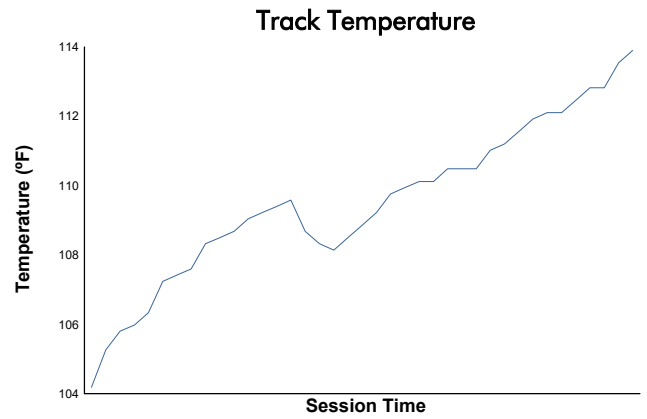

Race 2 Weather Report

Track Status: **DRY**