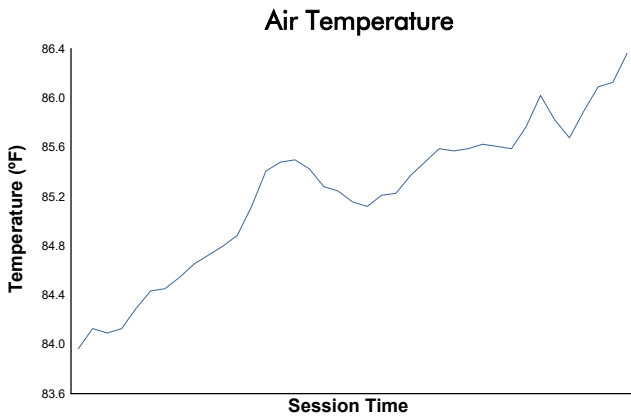

Race 2 Weather Report

Track Status: **DRY**