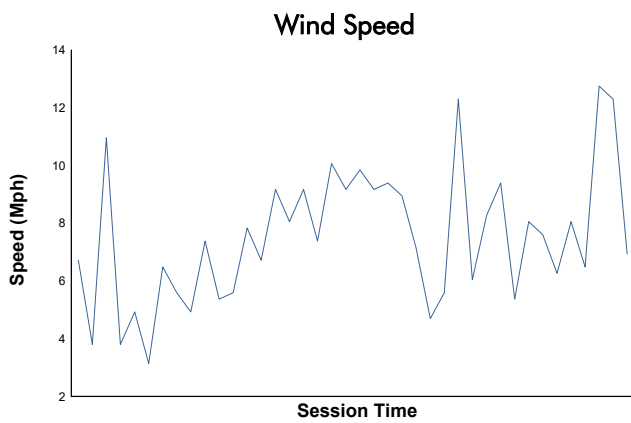

Race 1 Weather Report

Track Status: **DRY**