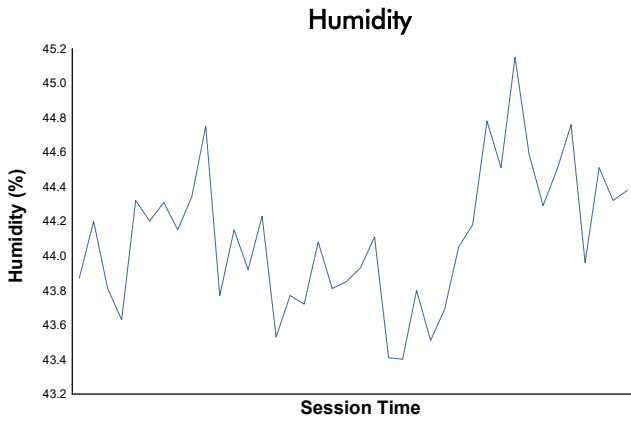

Race 1 Weather Report

Track Status: **DRY**