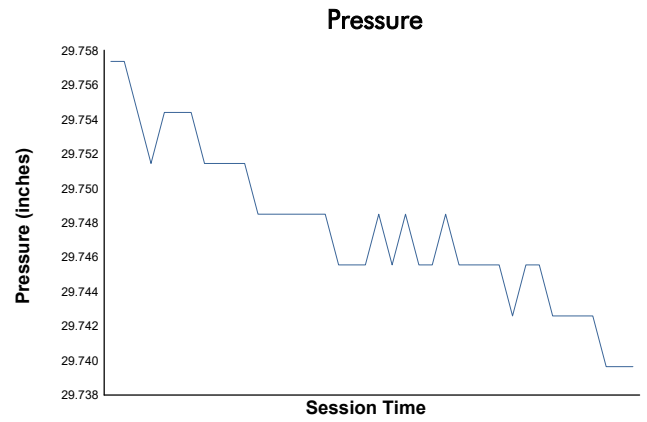

Race 1 Weather Report

Track Status: **DRY**