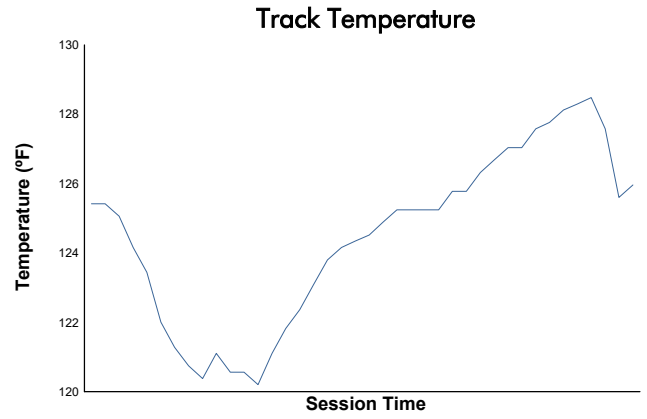

Race 1 Weather Report

Track Status: **DRY**