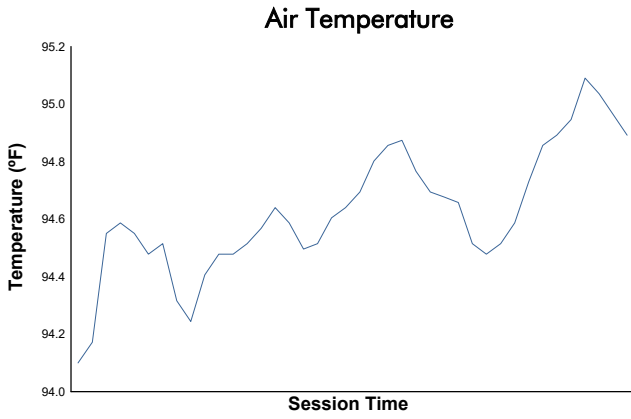

Race 1 Weather Report

Track Status: **DRY**