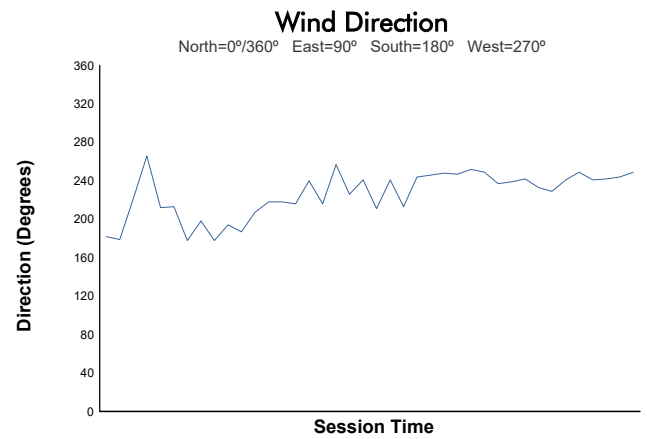

Race 1 Weather Report

Track Status: **DRY**