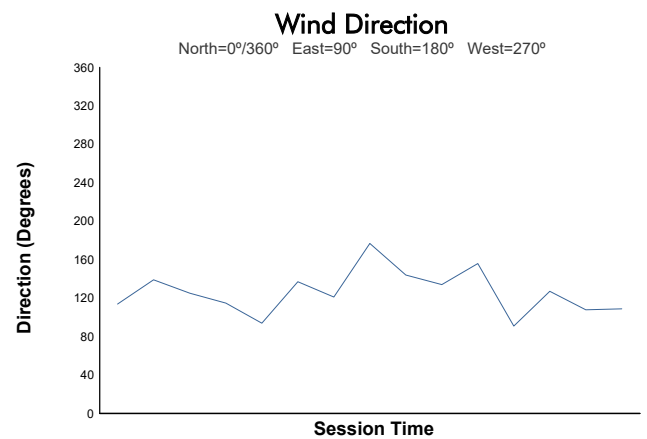

Qualifying Weather Report

Track Status: **DRY**