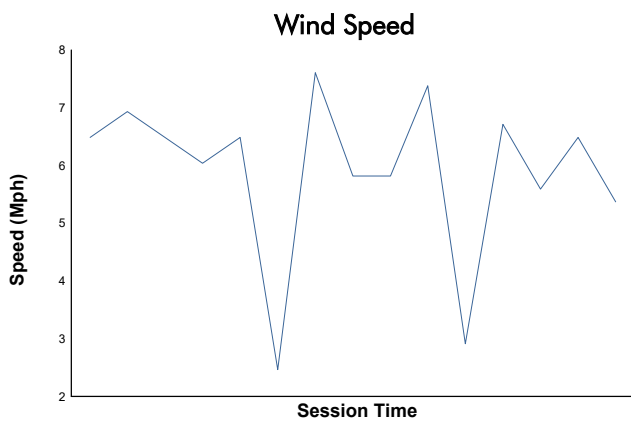

Qualifying Weather Report

Track Status: **DRY**