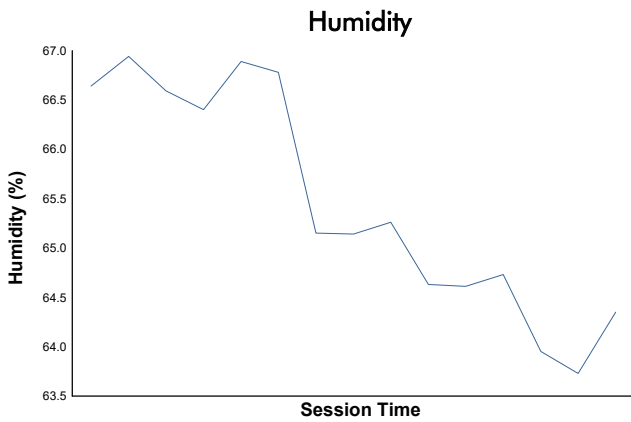

Qualifying Weather Report

Track Status: **DRY**