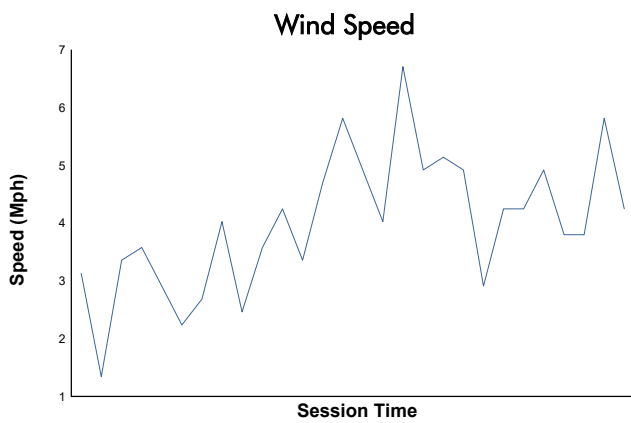

## Practice 2 Weather Report

Track Status: **DRY**