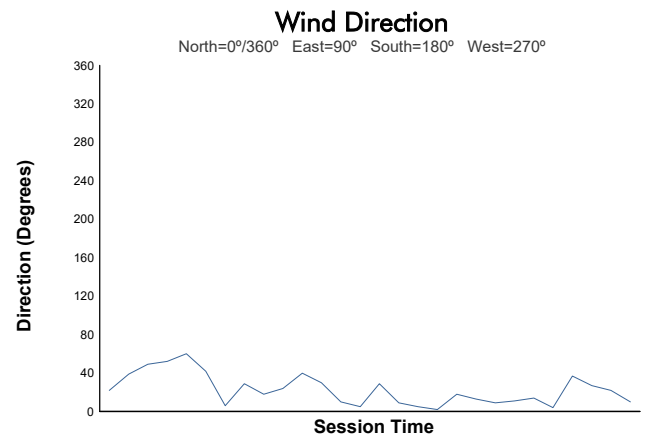

## Practice 2 Weather Report

Track Status: **DRY**