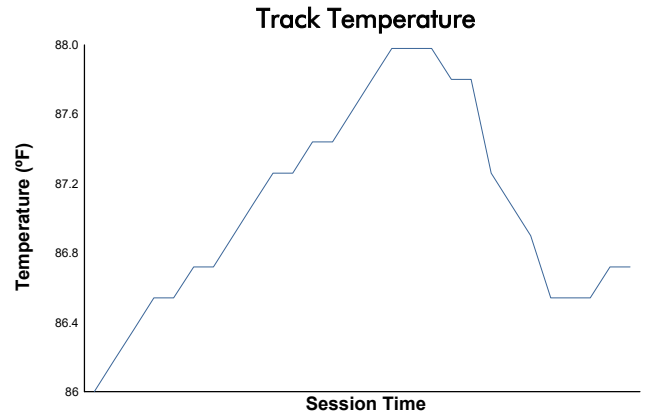

## Practice 2 Weather Report

Track Status: **DRY**