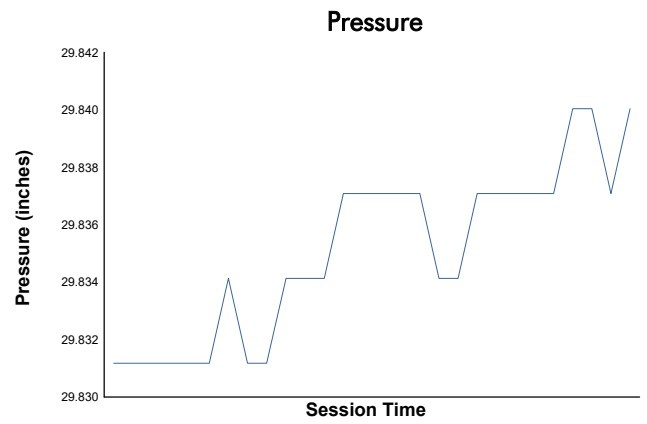

## Practice 2 Weather Report

Track Status: **DRY**