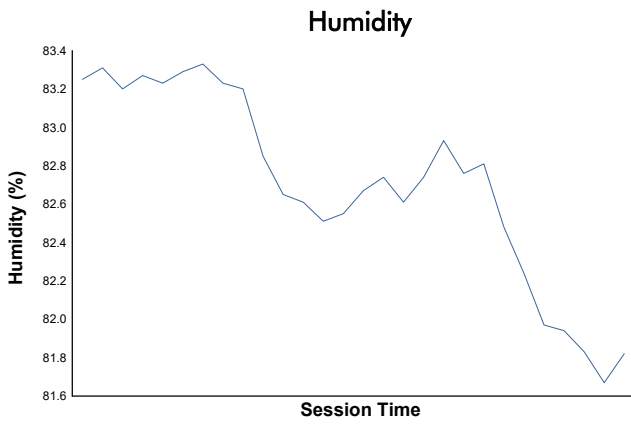

## Practice 2 Weather Report

Track Status: **DRY**