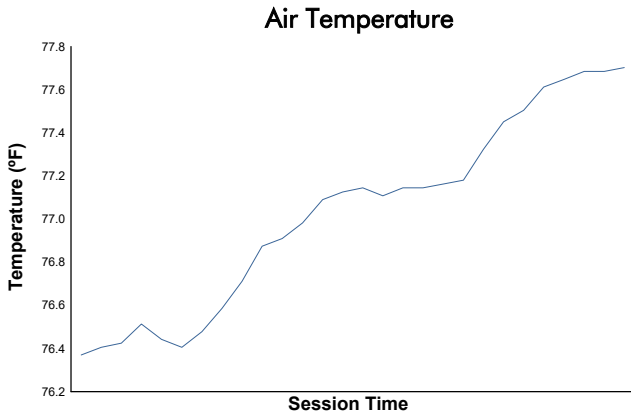

## Practice 2 Weather Report

Track Status: **DRY**