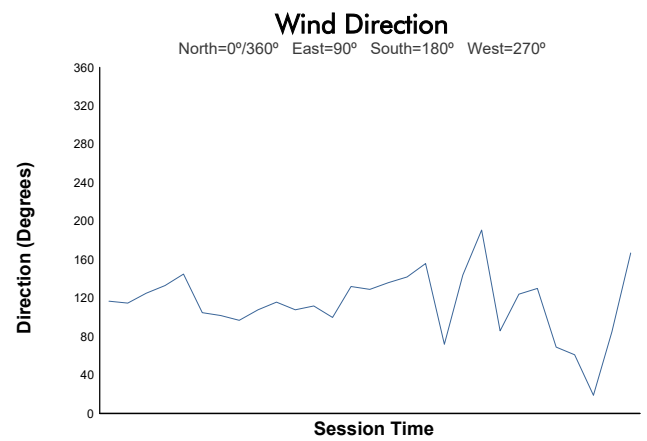

## Practice 1 Weather Report

Track Status: **DRY**