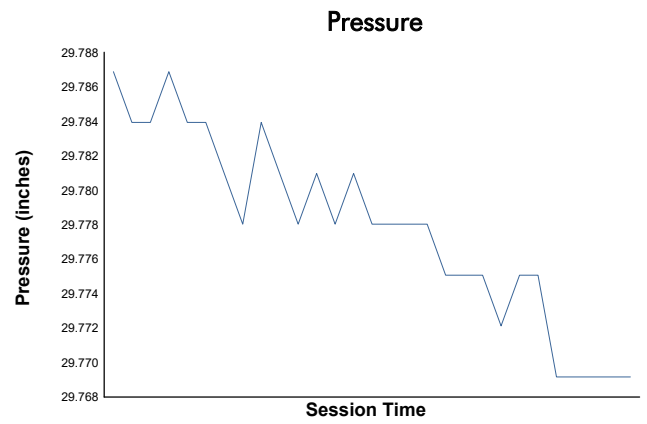

## Practice 1 Weather Report

Track Status: **DRY**