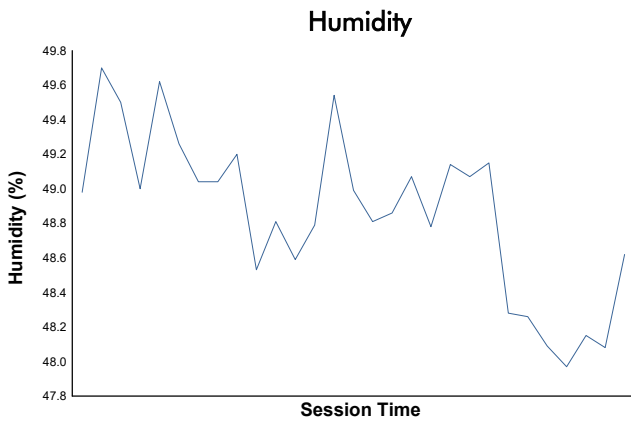

## Practice 1 Weather Report

Track Status: **DRY**