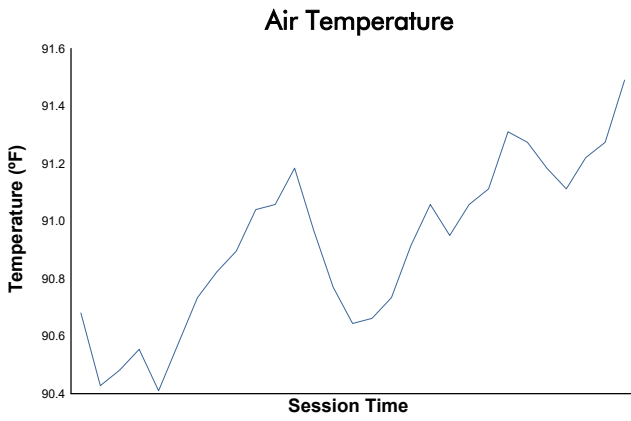

## Practice 1 Weather Report

Track Status: **DRY**