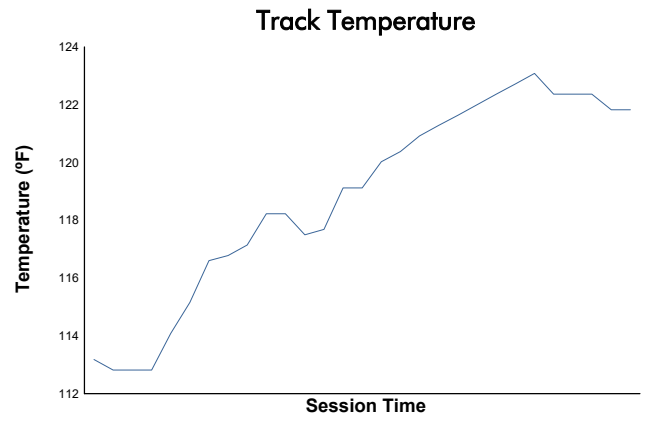

## Practice 1 Weather Report

Track Status: **DRY**