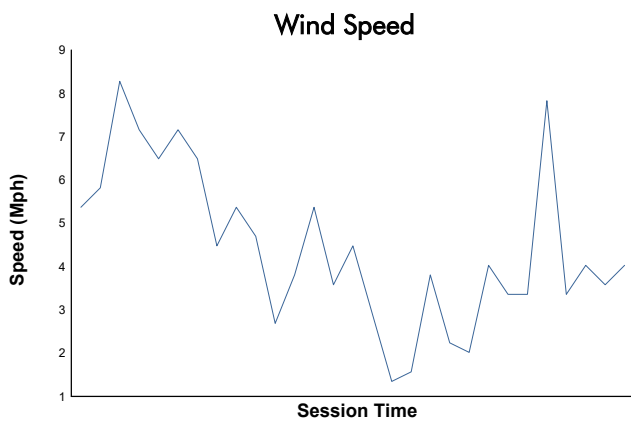

## Practice 1 Weather Report

Track Status: **DRY**