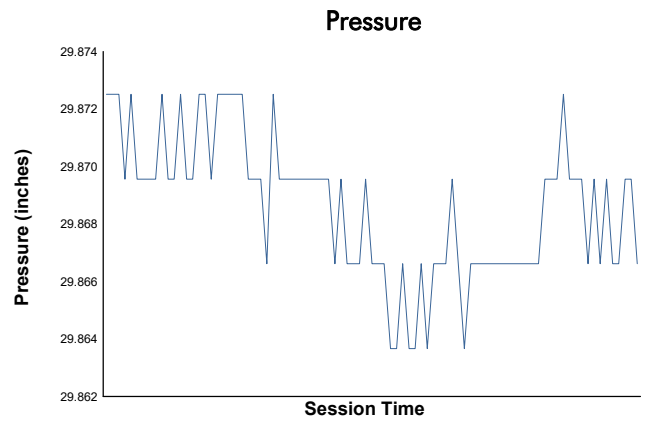

GTWCA / GTA (GT2 & SRO3 ONLY) Test Session 4 Weather Report

Track Status: **DRY**