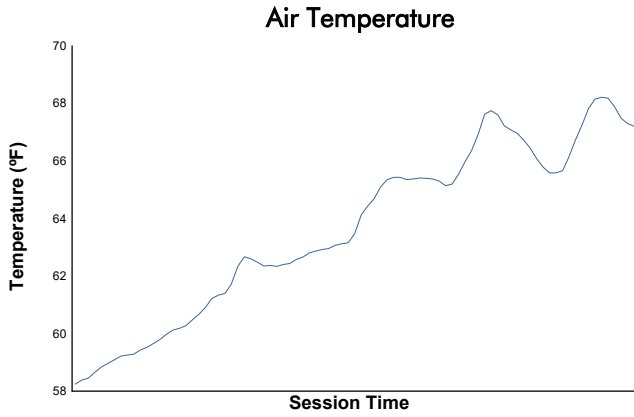

GTWCA / GTA (GT2 & SRO3 ONLY) Test Session 4 Weather Report

Track Status: **DRY**