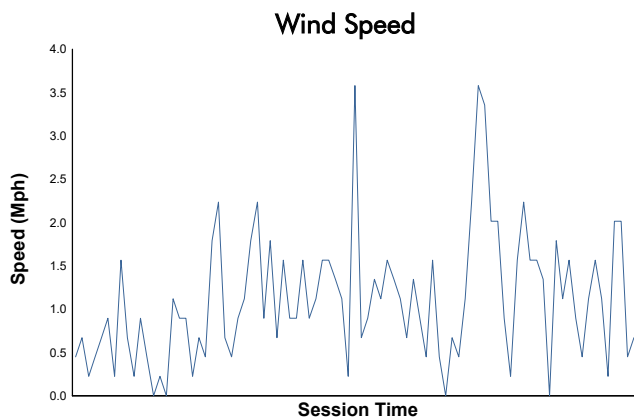

GTWCA / GTA (GT2 & SRO3 ONLY) Test Session 4 Weather Report

Track Status: **DRY**