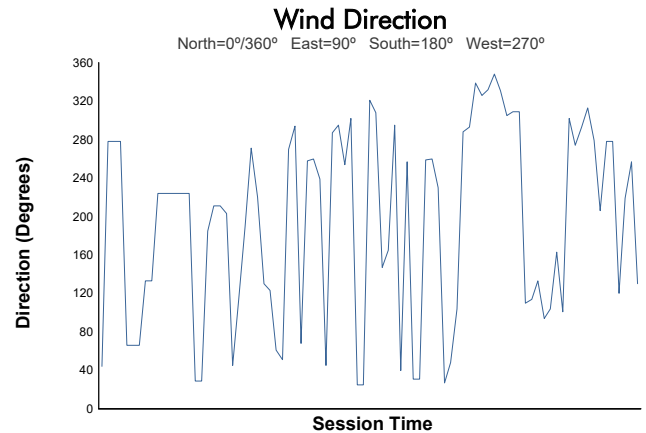

GTWCA / GTA (GT2 & SRO3 ONLY) Test Session 4 Weather Report

Track Status: **DRY**