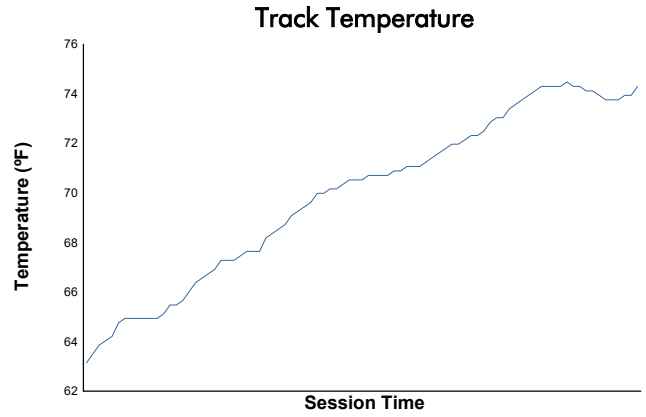

GTWCA / GTA (GT2 & SRO3 ONLY) Test Session 4 Weather Report

Track Status: **DRY**