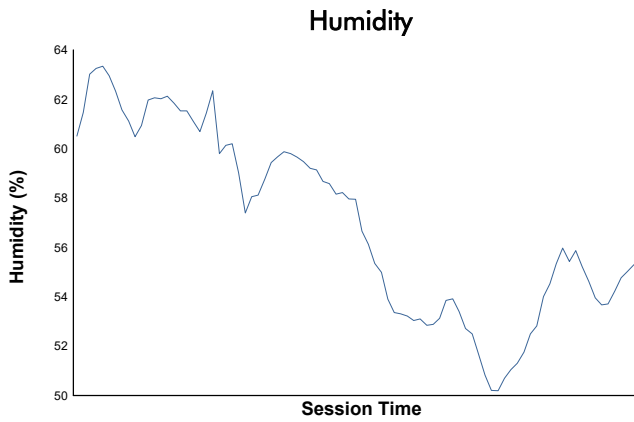

GTWCA / GTA (GT2 & SRO3 ONLY) Test Session 4 Weather Report

Track Status: **DRY**