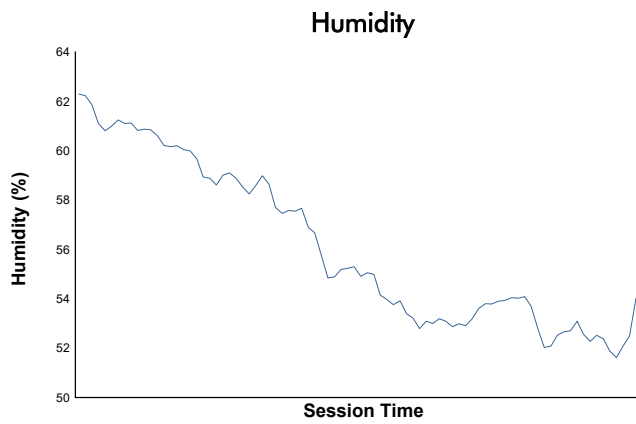

## Pirelli GT4 America Test Session Weather Report

Track Status: **DRY**