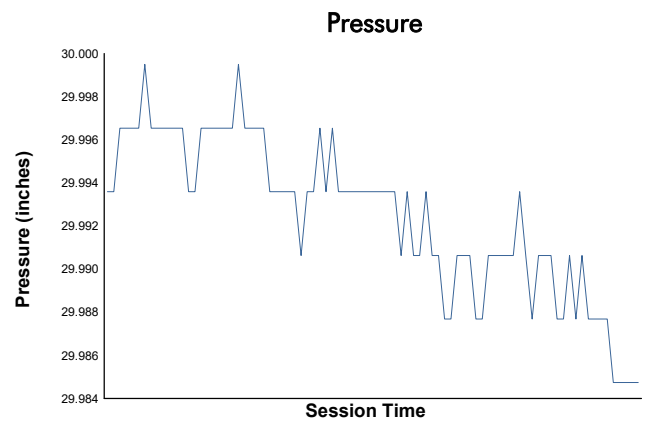

## Pirelli GT4 America Test Session Weather Report

Track Status: **DRY**