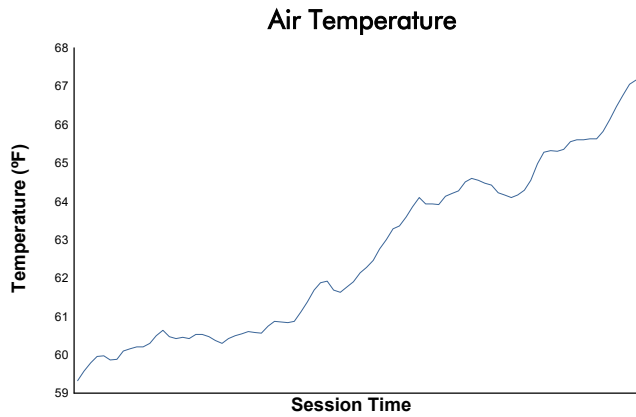

## Pirelli GT4 America Test Session Weather Report

Track Status: **DRY**