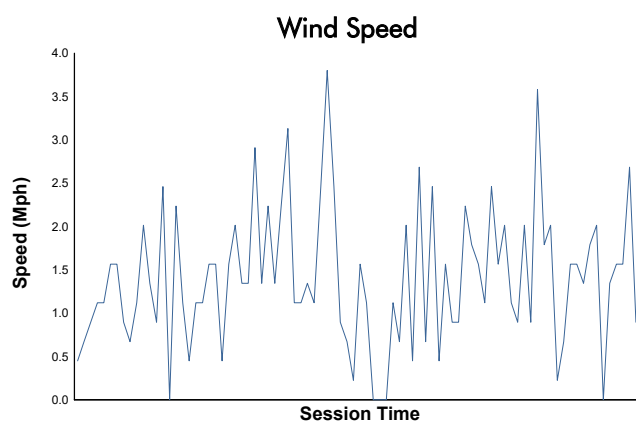

## Pirelli GT4 America Test Session Weather Report

Track Status: **DRY**