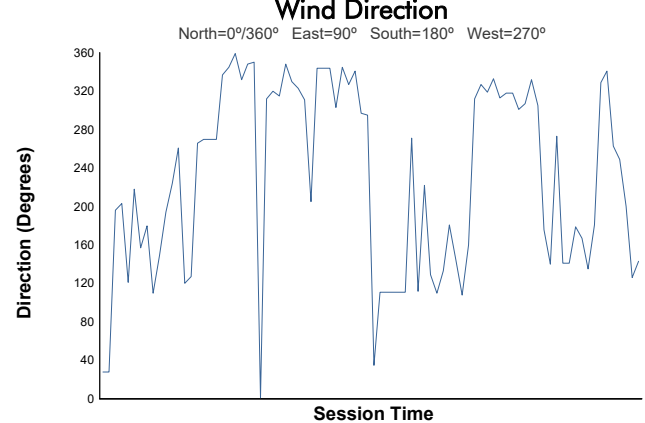

# PIRELLI GT4 AMERICA ROUND 1 & 2

SONOMA RACEWAY | 2.52 MILES  
MARCH 27-29 | SONOMA, CA.

## Pirelli GT4 America Test Session Weather Report

Track Status: **DRY**