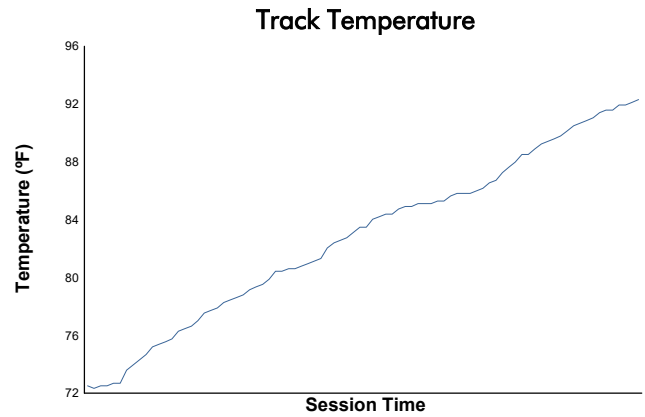

## Pirelli GT4 America Test Session Weather Report

Track Status: **DRY**