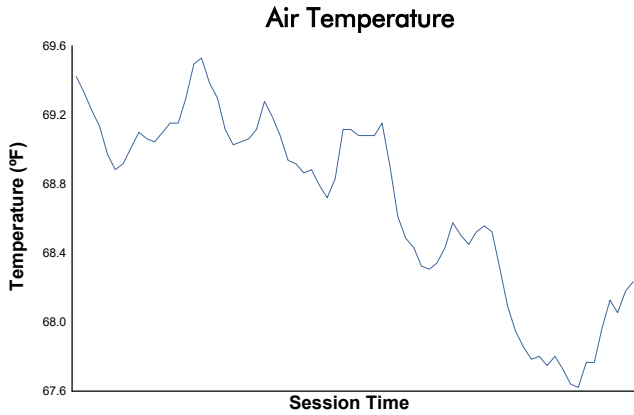

**GTWCA / GTA (GT2 & SRO3 ONLY) Test Session 3 Weather Report**

Track Status: **DRY**