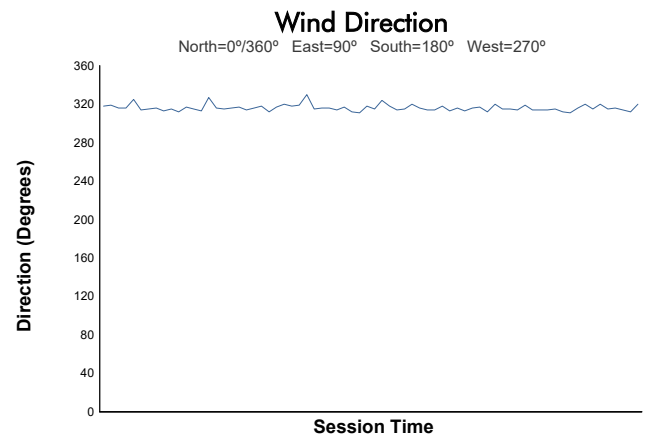

**GTWCA / GTA (GT2 & SRO3 ONLY) Test Session 3 Weather Report**

Track Status: **DRY**