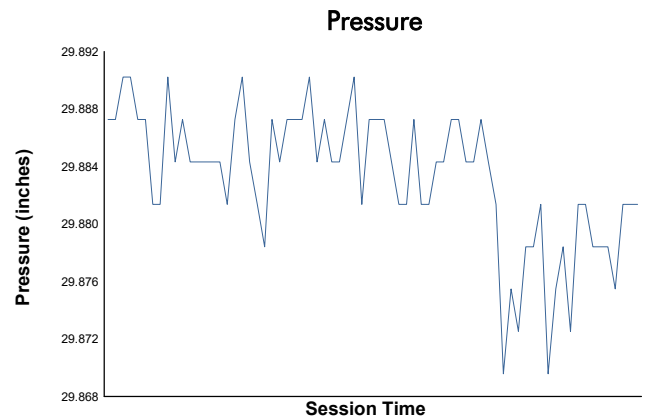

**GTWCA / GTA (GT2 & SRO3 ONLY) Test Session 3 Weather Report**

Track Status: **DRY**