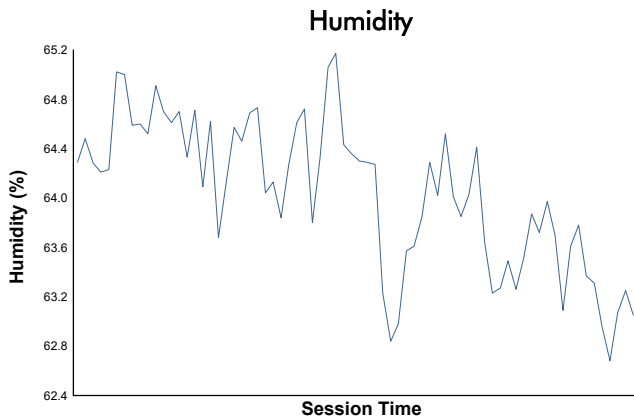

**GTWCA / GTA (GT2 & SRO3 ONLY) Test Session 3 Weather Report**

Track Status: **DRY**