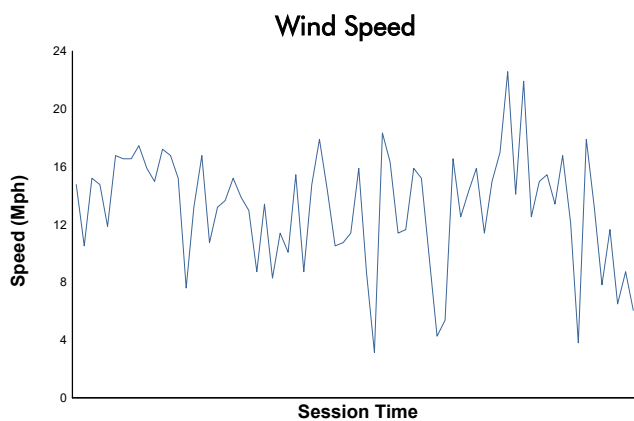

**GTWCA / GTA (GT2 & SRO3 ONLY) Test Session 3 Weather Report**

Track Status: **DRY**