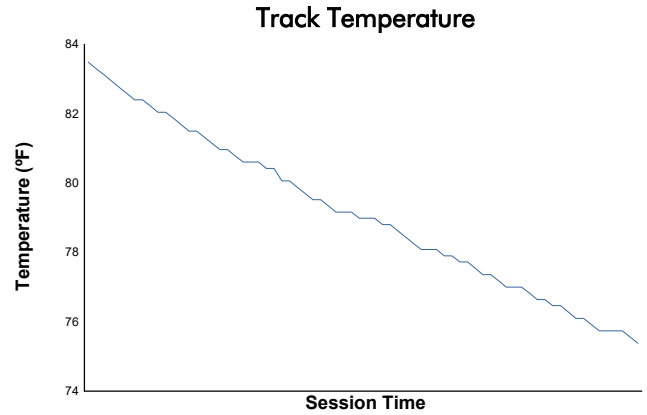

**GTWCA / GTA (GT2 & SRO3 ONLY) Test Session 3 Weather Report**

Track Status: **DRY**