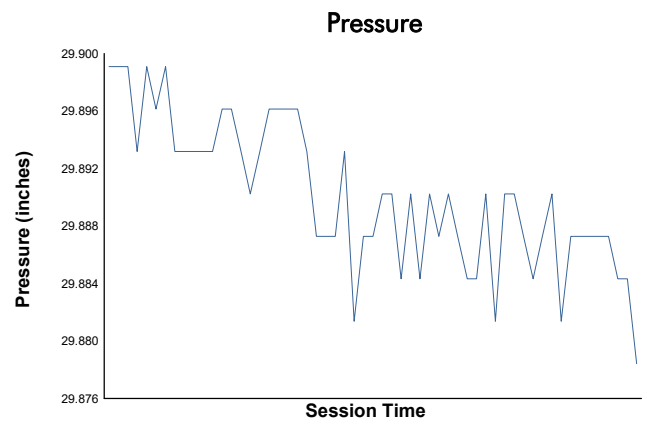

# GT4 America / GTA (GT4 ONLY) Test Session 3 Weather Report

Track Status: **DRY**