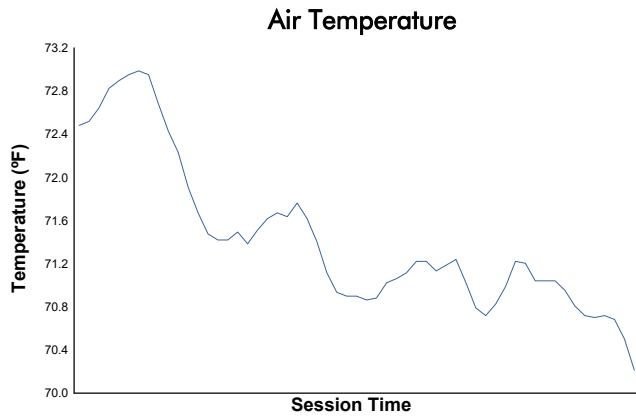

# GT4 America / GTA (GT4 ONLY) Test Session 3 Weather Report

Track Status: **DRY**