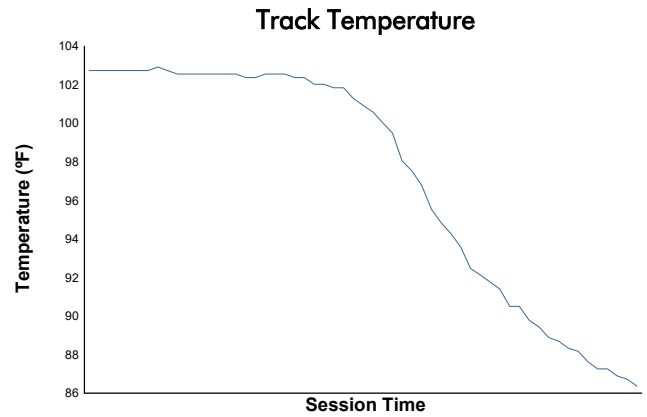

# GT4 America / GTA (GT4 ONLY) Test Session 3 Weather Report

Track Status: **DRY**