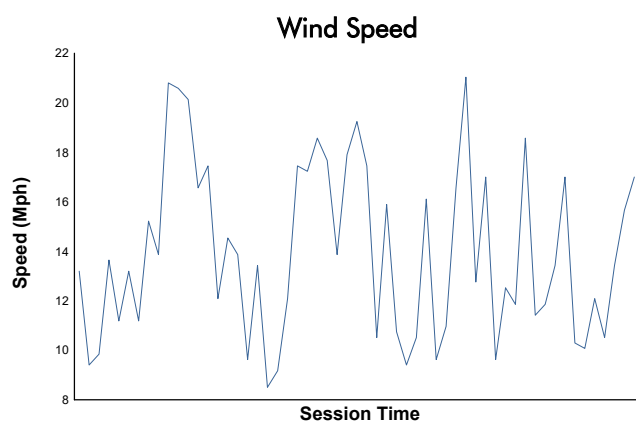

# GT4 America / GTA (GT4 ONLY) Test Session 3 Weather Report

Track Status: **DRY**