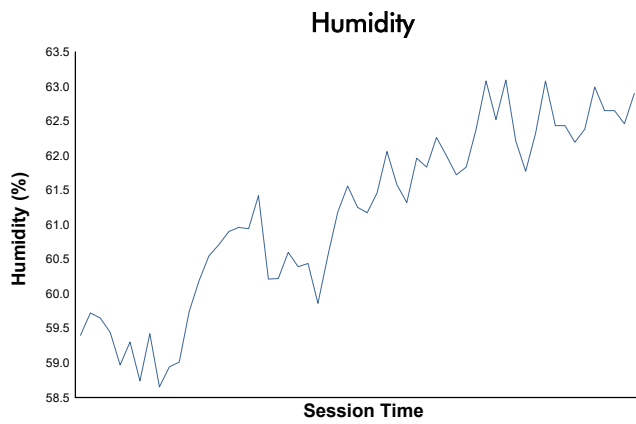

# GT4 America / GTA (GT4 ONLY) Test Session 3 Weather Report

Track Status: **DRY**