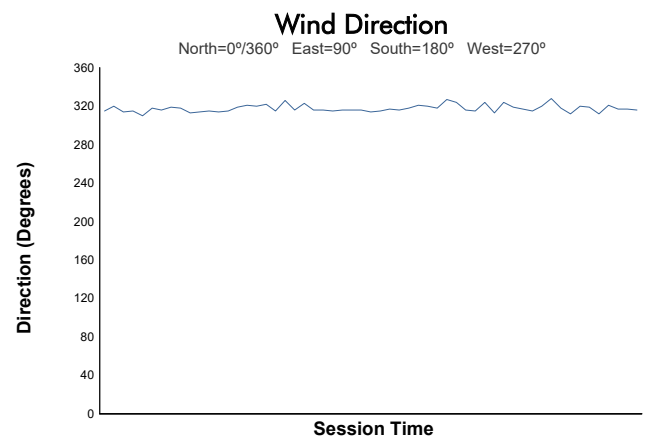

# GT4 America / GTA (GT4 ONLY) Test Session 3 Weather Report

Track Status: **DRY**