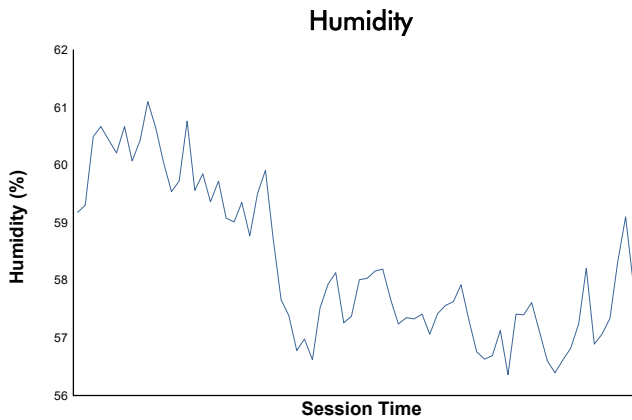

**GTWCA / GTA (GT2 & SRO3 ONLY) Test Session 2 Weather Report**

Track Status: **DRY**