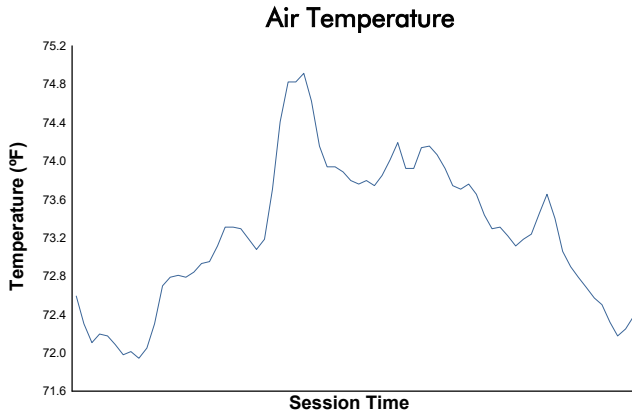

**GTWCA / GTA (GT2 & SRO3 ONLY) Test Session 2 Weather Report**

Track Status: **DRY**