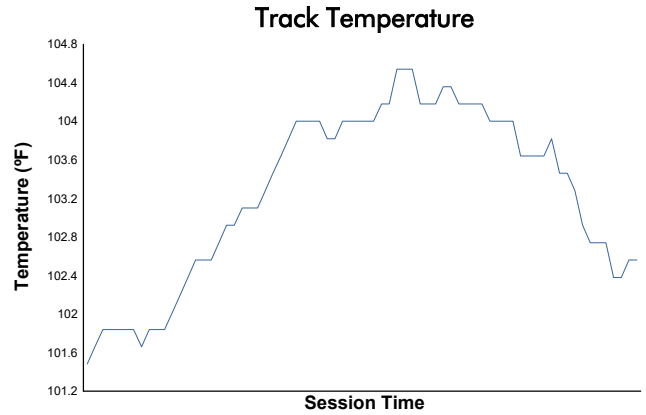

**GTWCA / GTA (GT2 & SRO3 ONLY) Test Session 2 Weather Report**

Track Status: **DRY**