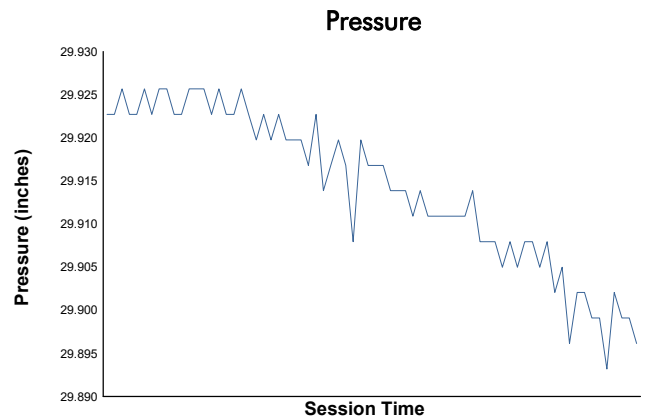

**GTWCA / GTA (GT2 & SRO3 ONLY) Test Session 2 Weather Report**

Track Status: **DRY**