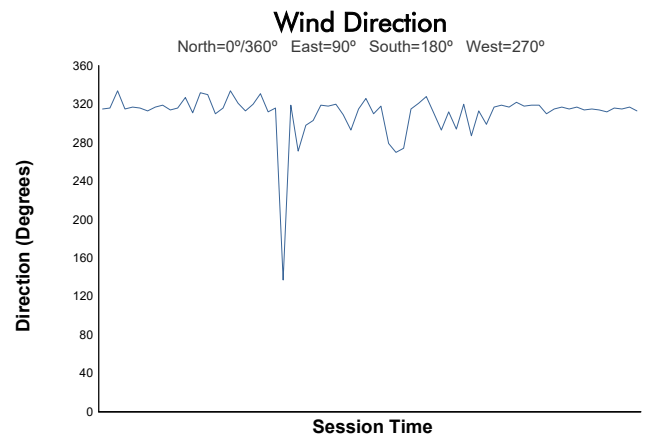

**GTWCA / GTA (GT2 & SRO3 ONLY) Test Session 2 Weather Report**

Track Status: **DRY**