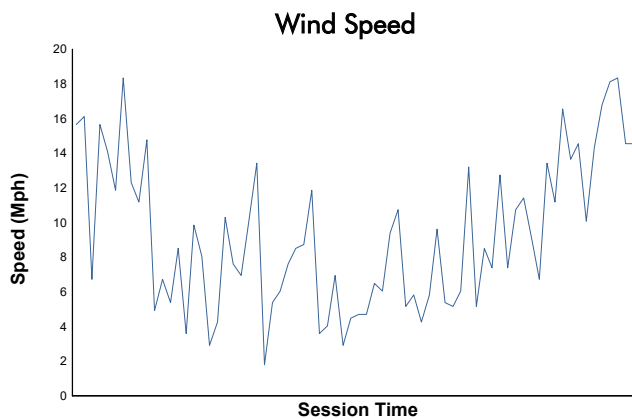

**GTWCA / GTA (GT2 & SRO3 ONLY) Test Session 2 Weather Report**

Track Status: **DRY**