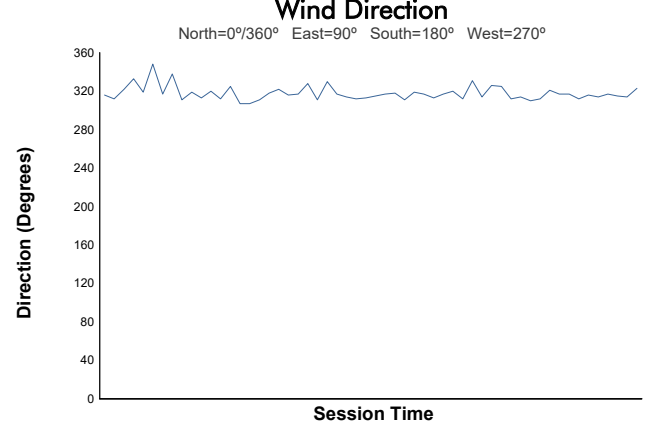

GT4 America / GTA (GT4 ONLY) Test Session 2 Weather Report

Track Status: **DRY**