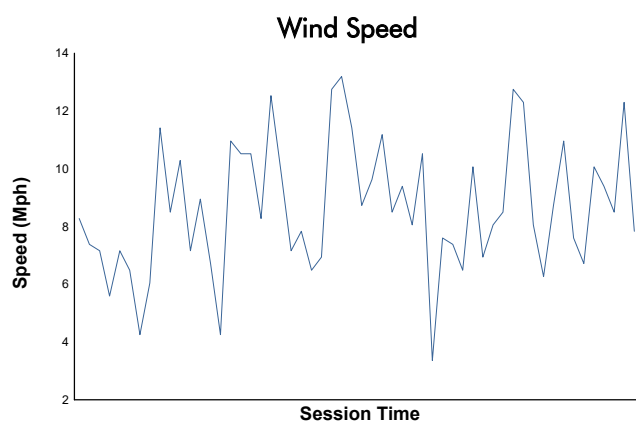

GT4 America / GTA (GT4 ONLY) Test Session 2 Weather Report

Track Status: **DRY**