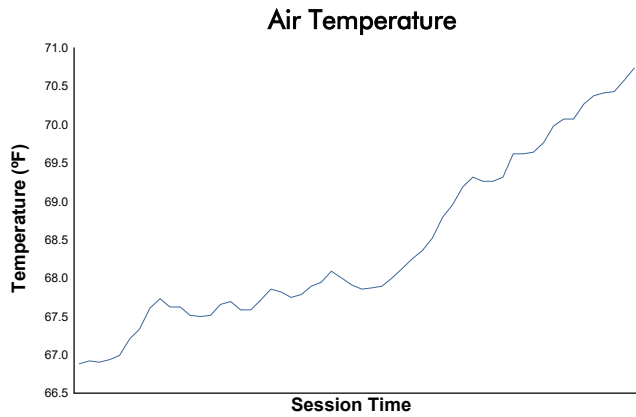

GT4 America / GTA (GT4 ONLY) Test Session 2 Weather Report

Track Status: **DRY**