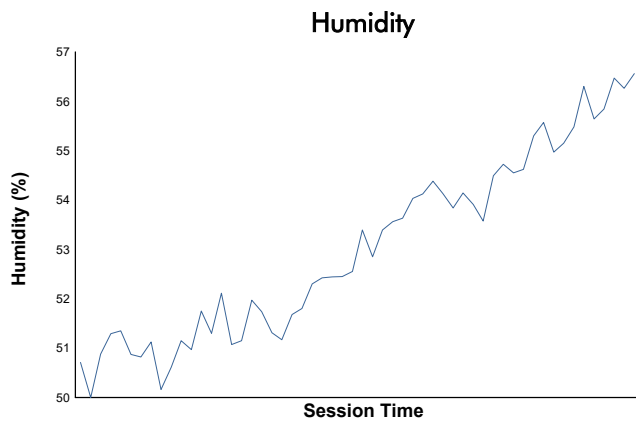

GT4 America / GTA (GT4 ONLY) Test Session 2 Weather Report

Track Status: **DRY**