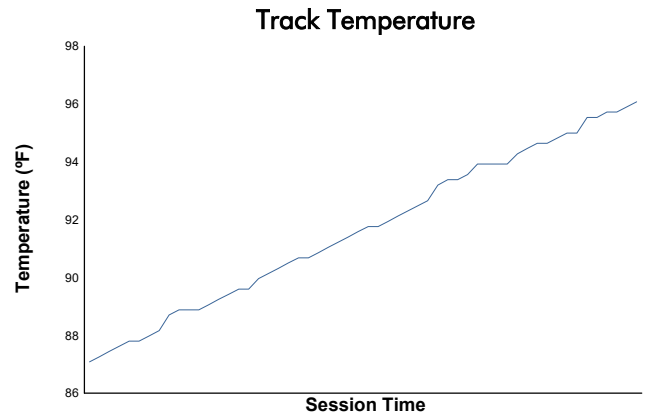

GT4 America / GTA (GT4 ONLY) Test Session 2 Weather Report

Track Status: **DRY**