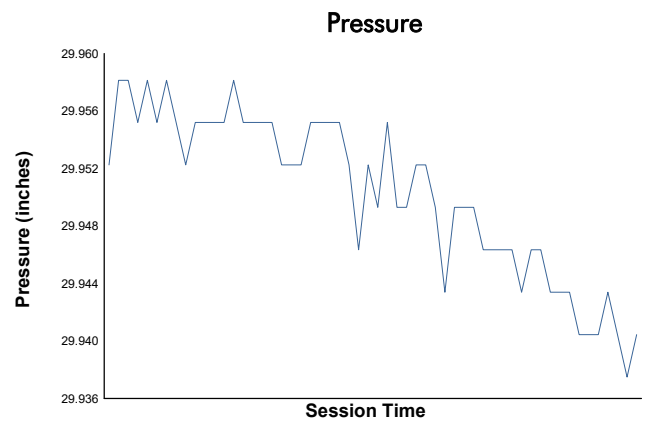

GT4 America / GTA (GT4 ONLY) Test Session 2 Weather Report

Track Status: **DRY**