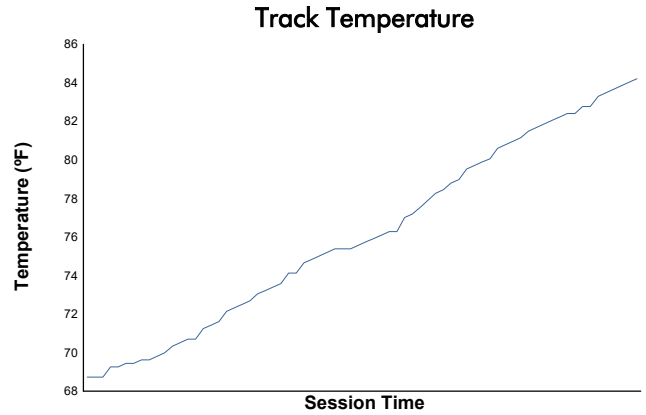

## GTWCA / GTA (GT2 & SRO3 ONLY) Test Session 1 Weather Report

Track Status: **DRY**