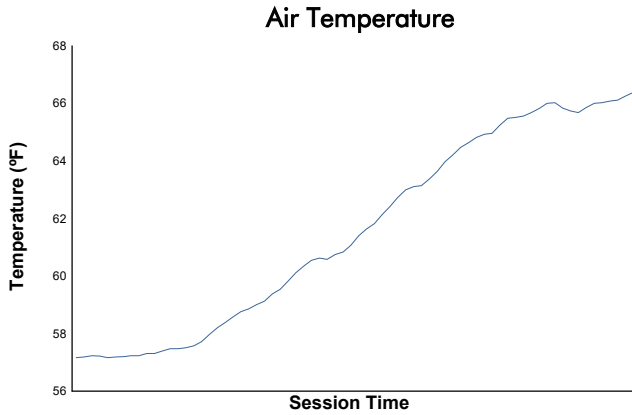

## GTWCA / GTA (GT2 & SRO3 ONLY) Test Session 1 Weather Report

Track Status: **DRY**