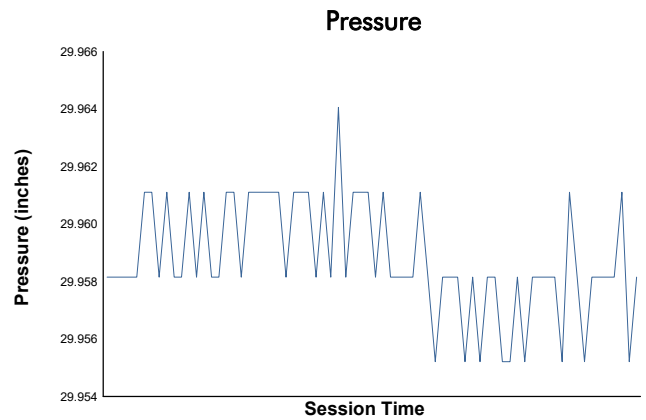

## GTWCA / GTA (GT2 & SRO3 ONLY) Test Session 1 Weather Report

Track Status: **DRY**