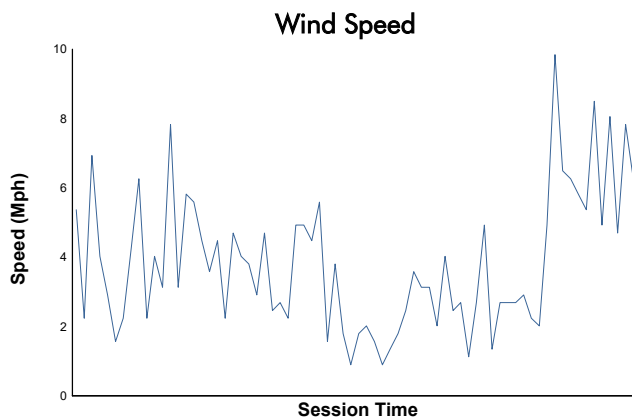

## GTWCA / GTA (GT2 & SRO3 ONLY) Test Session 1 Weather Report

Track Status: **DRY**