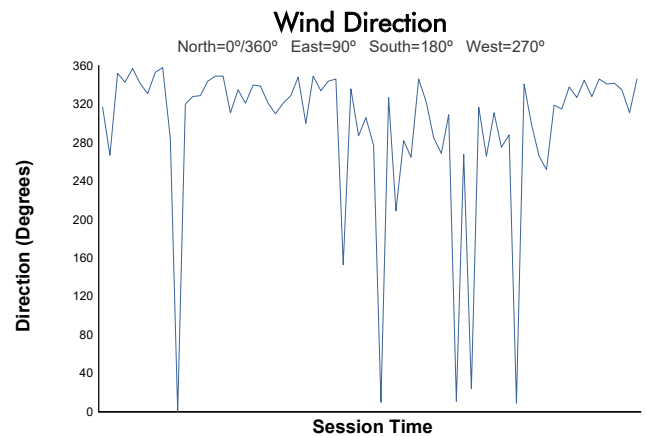

## GTWCA / GTA (GT2 & SRO3 ONLY) Test Session 1 Weather Report

Track Status: **DRY**