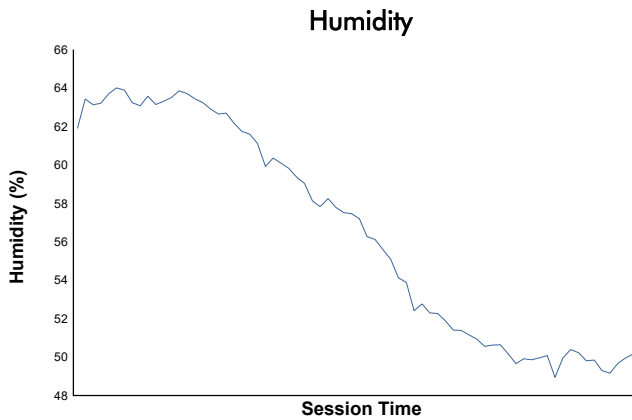

## GTWCA / GTA (GT2 & SRO3 ONLY) Test Session 1 Weather Report

Track Status: **DRY**