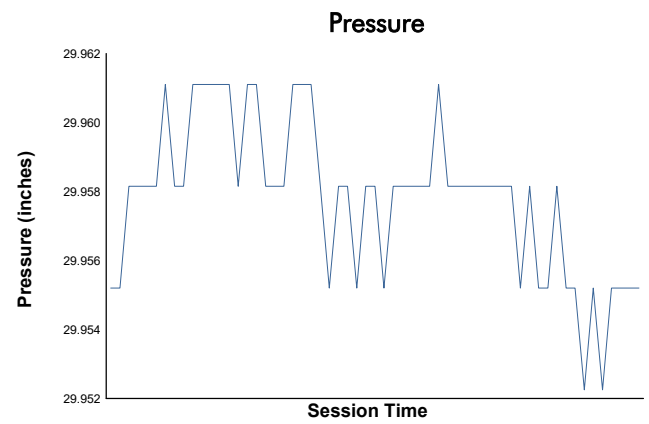

GT4A / GTA (GT4 ONLY) Test Session 1 Weather Report

Track Status: **DRY**