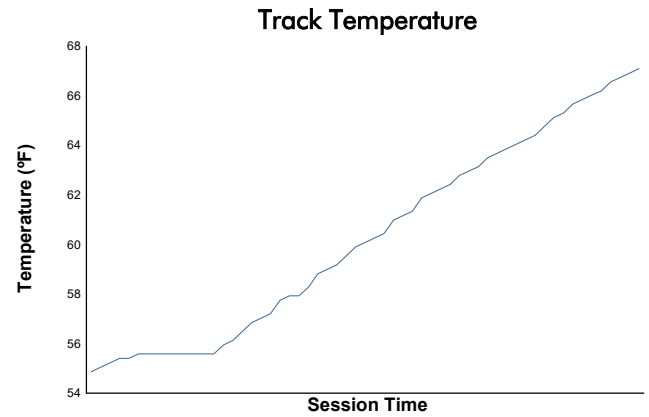

GT4A / GTA (GT4 ONLY) Test Session 1 Weather Report

Track Status: **DRY**