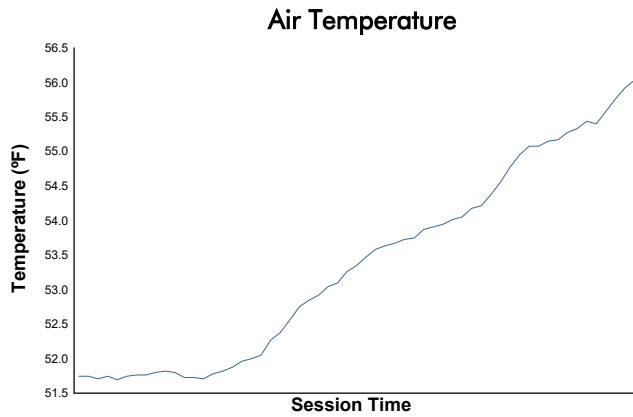

GT4A / GTA (GT4 ONLY) Test Session 1 Weather Report

Track Status: **DRY**