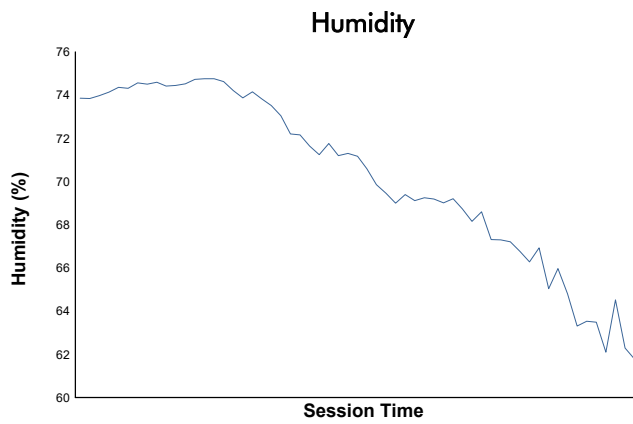

GT4A / GTA (GT4 ONLY) Test Session 1 Weather Report

Track Status: **DRY**