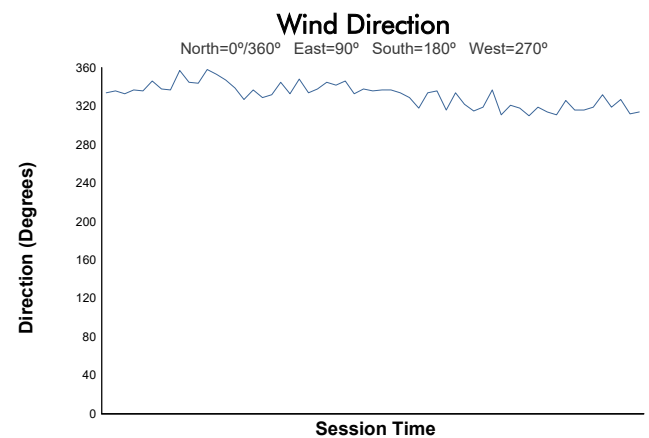

GT4A / GTA (GT4 ONLY) Test Session 1 Weather Report

Track Status: **DRY**