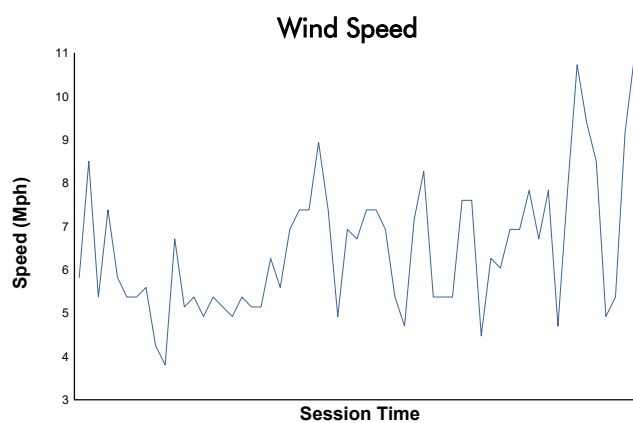

GT4A / GTA (GT4 ONLY) Test Session 1 Weather Report

Track Status: **DRY**