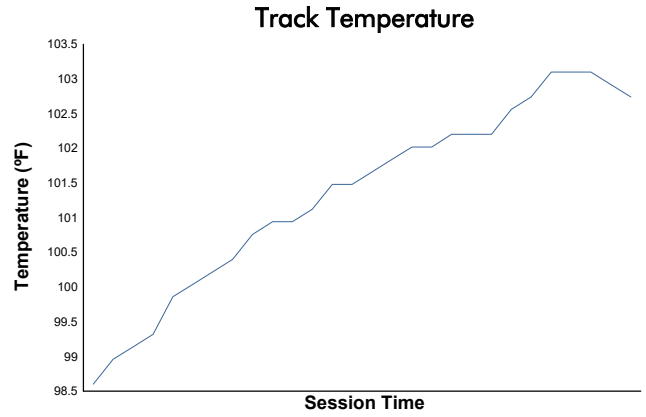

GTWCA/GTA/GT4A Paid Bronze Test Weather Report

Track Status:

DRY