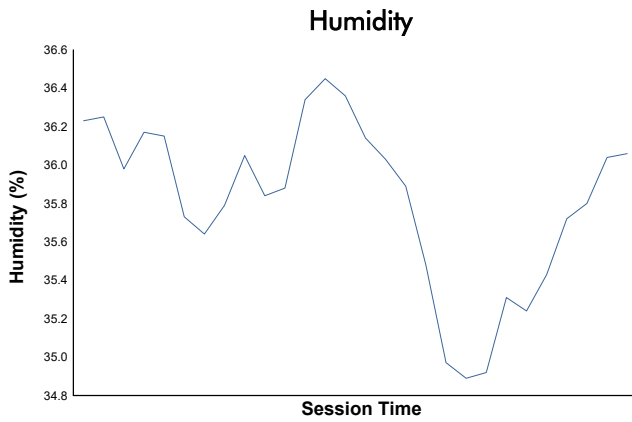

GTWCA/GTA/GT4A Paid Bronze Test Weather Report

Track Status:

DRY