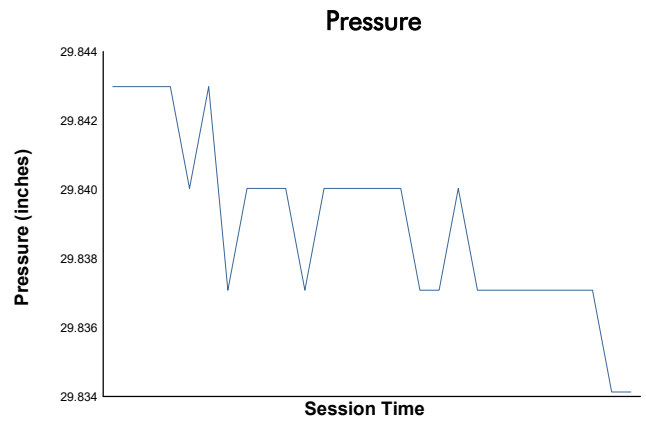

GTWCA/GTA/GT4A Paid Bronze Test Weather Report

Track Status:

DRY