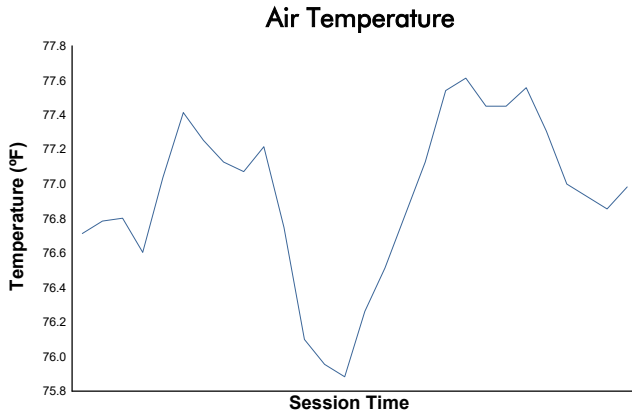

GTWCA/GTA/GT4A Paid Bronze Test Weather Report

Track Status:

DRY