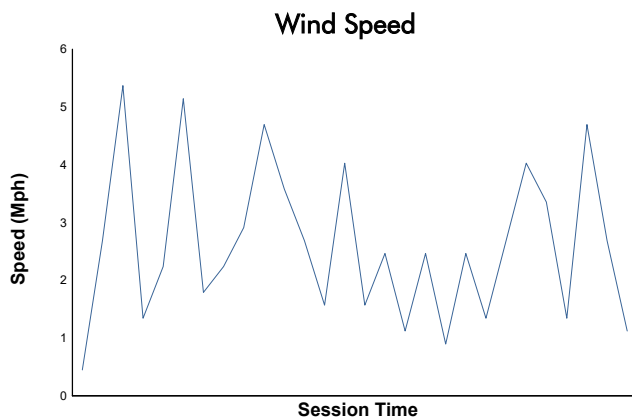

GTWCA/GTA/GT4A Paid Bronze Test Weather Report

Track Status:

DRY