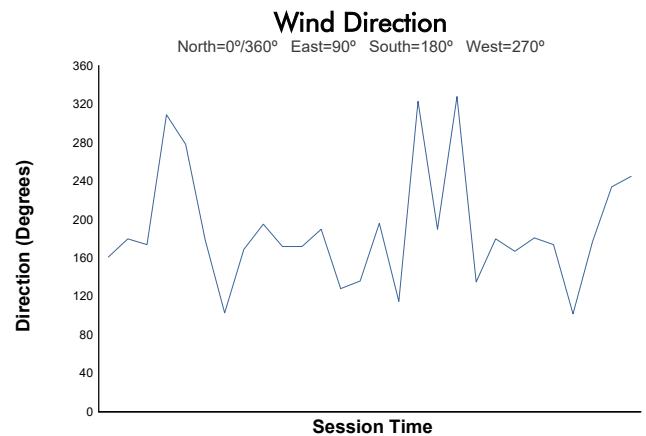

GTWCA/GTA/GT4A Paid Bronze Test Weather Report

Track Status:

DRY