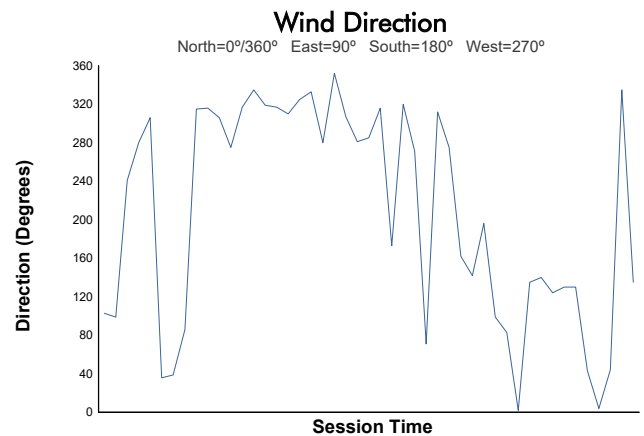

## Race 2 Weather Report

Track Status: **DRY**