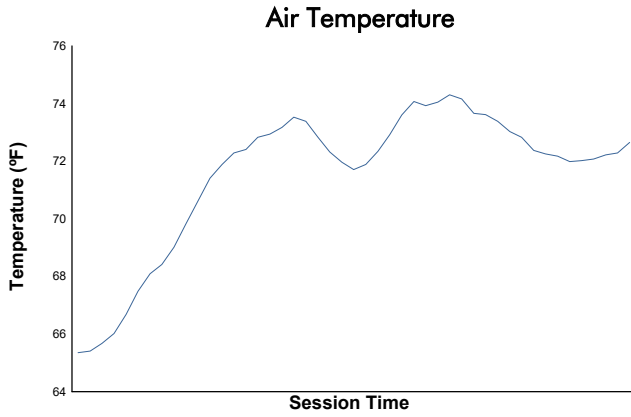

## Race 2 Weather Report

Track Status: **DRY**