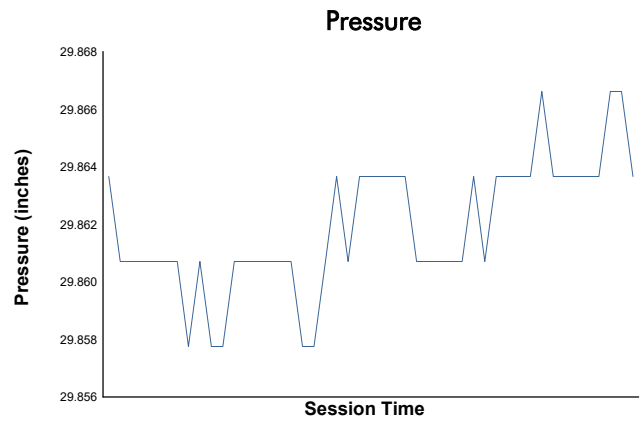

## Race 2 Weather Report

Track Status: **DRY**