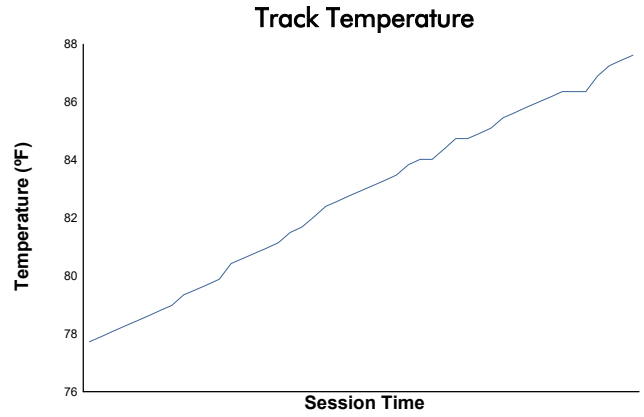

## Race 2 Weather Report

Track Status: **DRY**