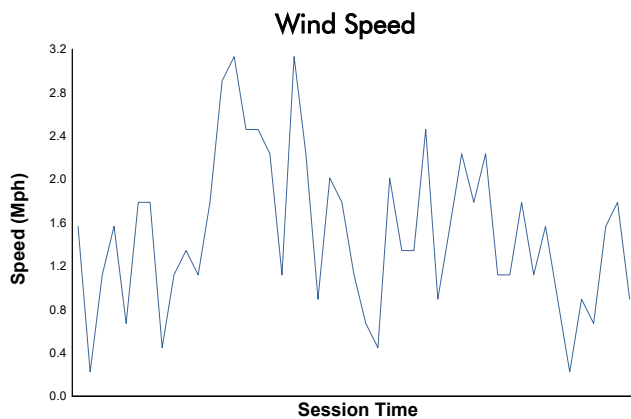

## Race 2 Weather Report

Track Status: **DRY**