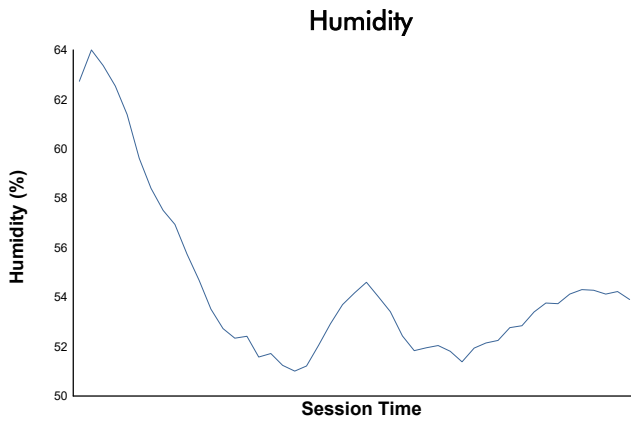

## Race 2 Weather Report

Track Status: **DRY**