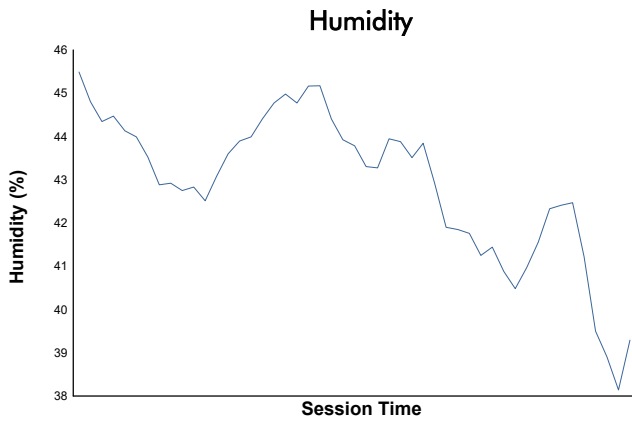

Race 1 Weather Report

Track Status: **DRY**