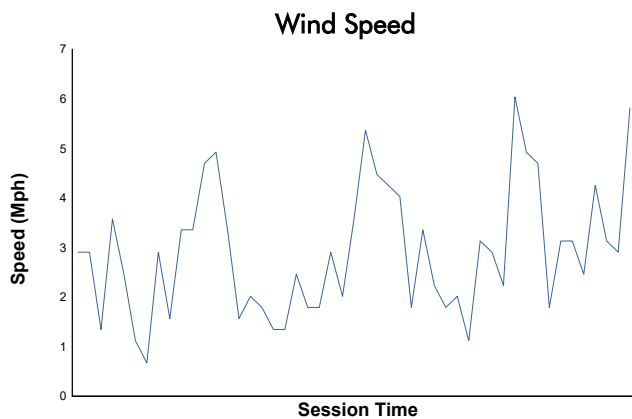

Race 1 Weather Report

Track Status: **DRY**