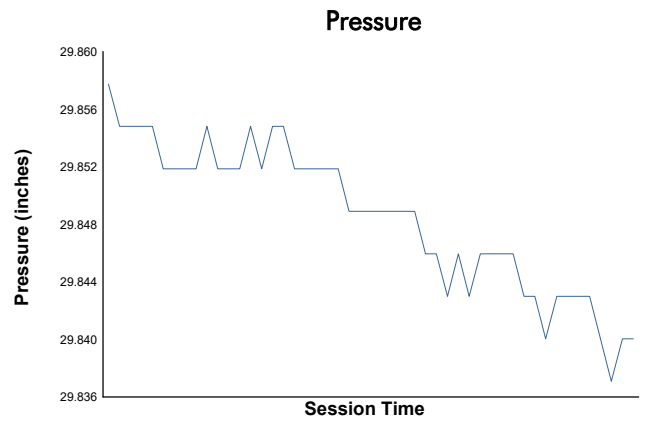

Race 1 Weather Report

Track Status: **DRY**