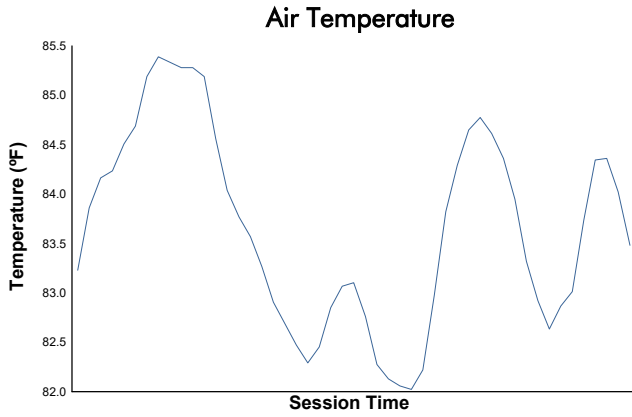

Race 1 Weather Report

Track Status: **DRY**