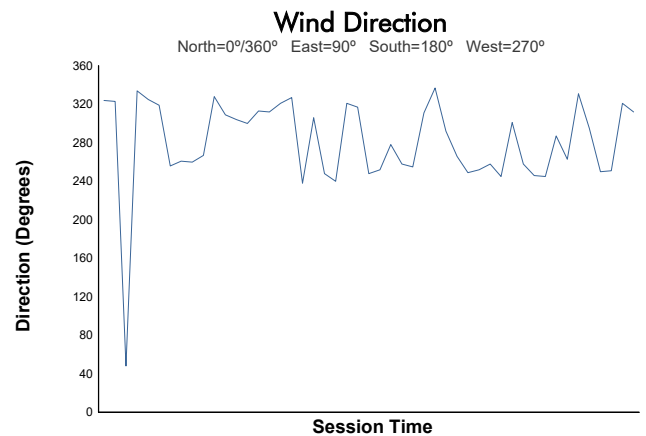

Race 1 Weather Report

Track Status: **DRY**