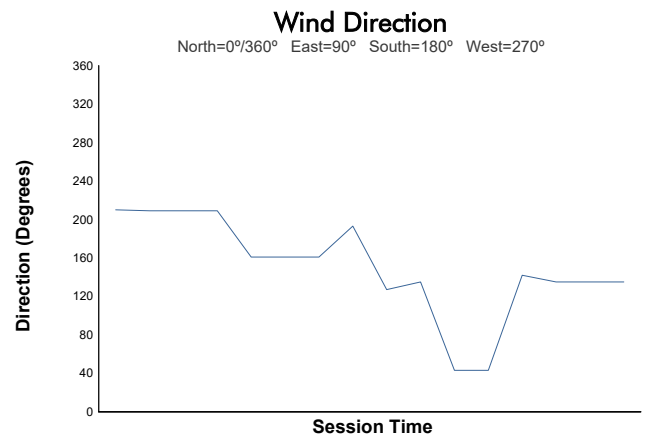

Qualify Driver 2 Weather Report

Track Status: **DRY**