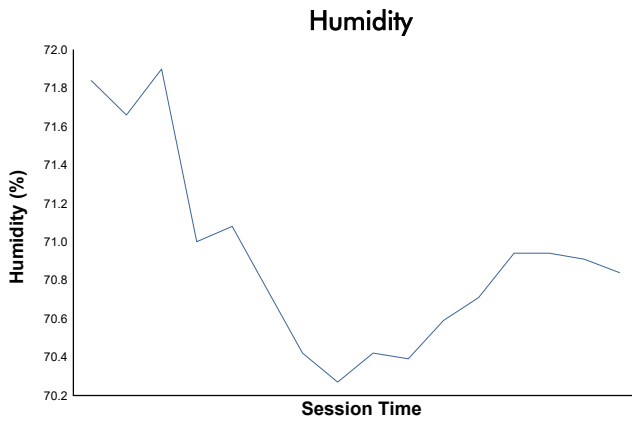

Qualify Driver 2 Weather Report

Track Status: **DRY**