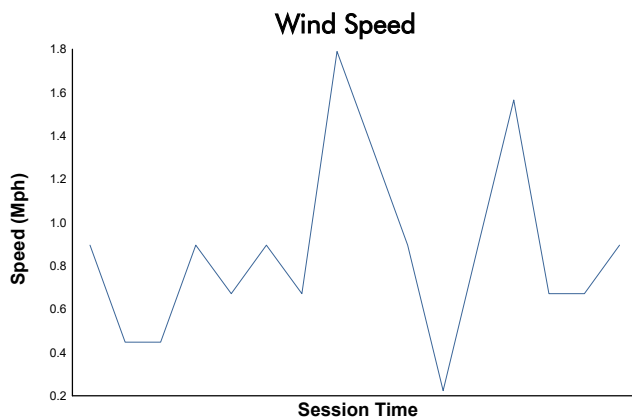

Qualify Driver 2 Weather Report

Track Status: **DRY**