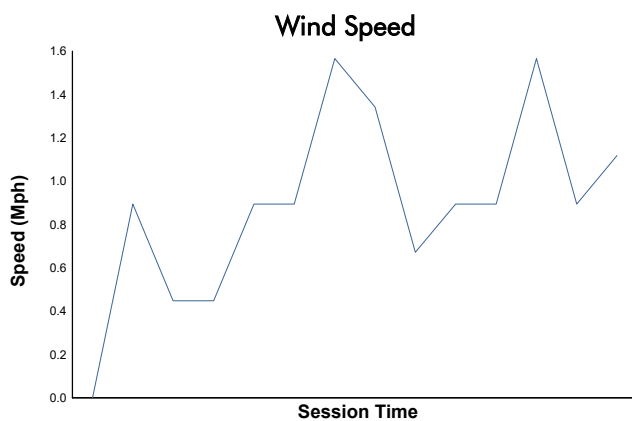

Qualify Driver 1 Weather Report

Track Status: **DRY**