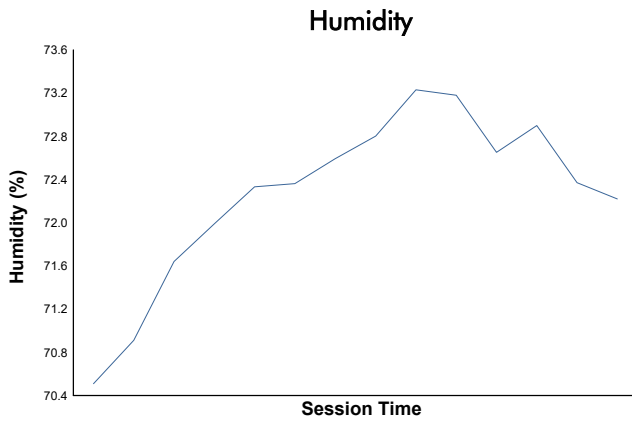

Qualify Driver 1 Weather Report

Track Status: **DRY**