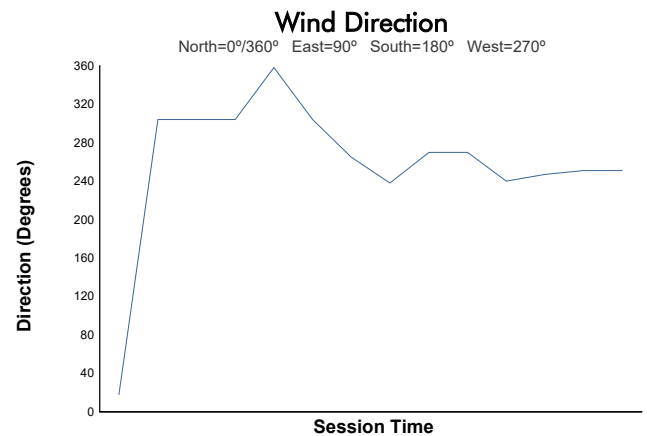

Qualify Driver 1 Weather Report

Track Status: **DRY**