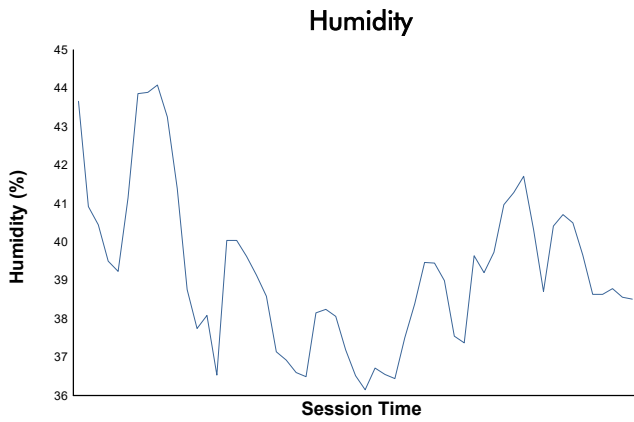

Practice 2 Weather Report

Track Status: **DRY**