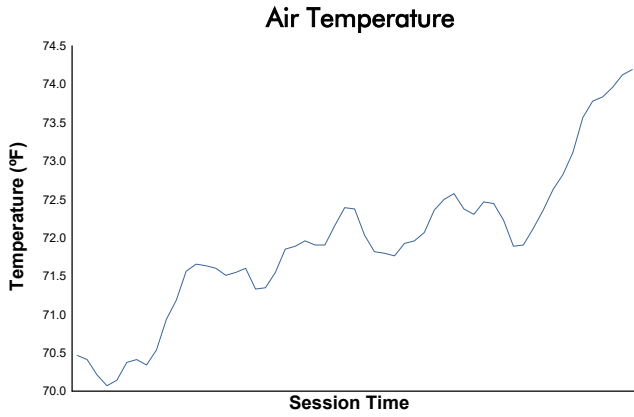

Practice 2 Weather Report

Track Status: **DRY**