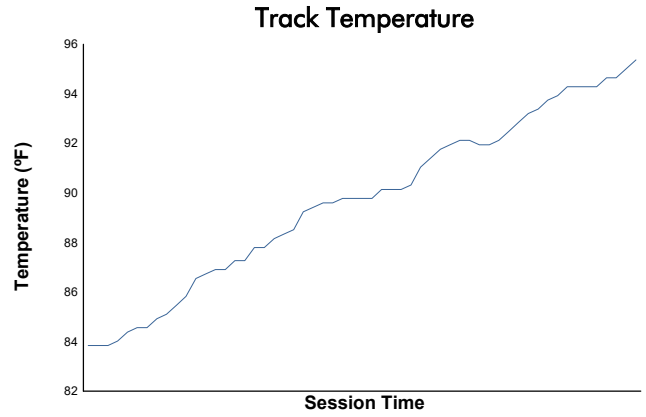

Practice 2 Weather Report

Track Status: **DRY**