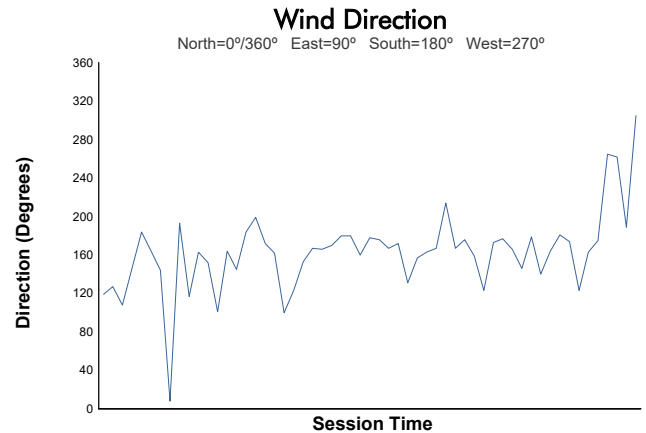

Practice 2 Weather Report

Track Status: **DRY**