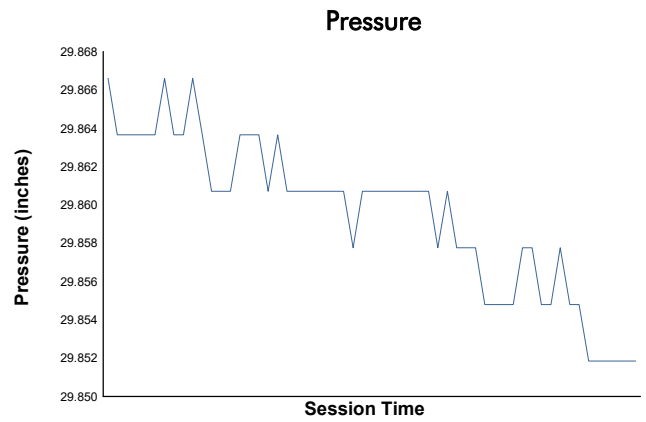

Practice 2 Weather Report

Track Status: **DRY**