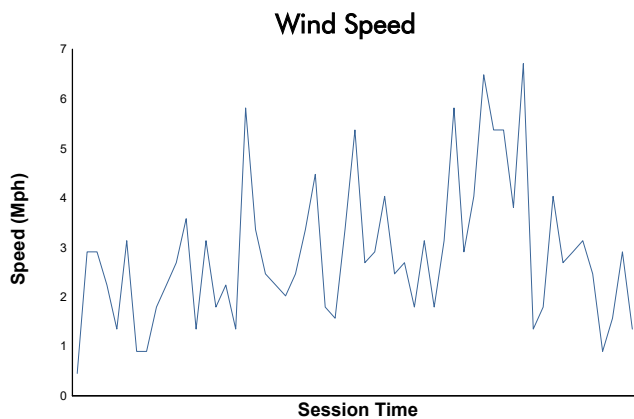

Practice 2 Weather Report

Track Status: **DRY**