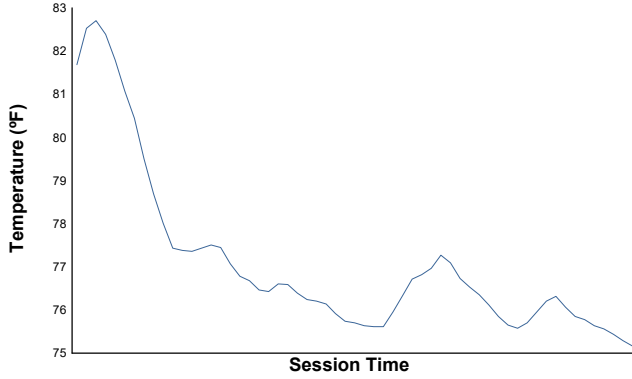

Practice 1 Weather Report

Air Temperature

Track Temperature

Humidity

Pressure