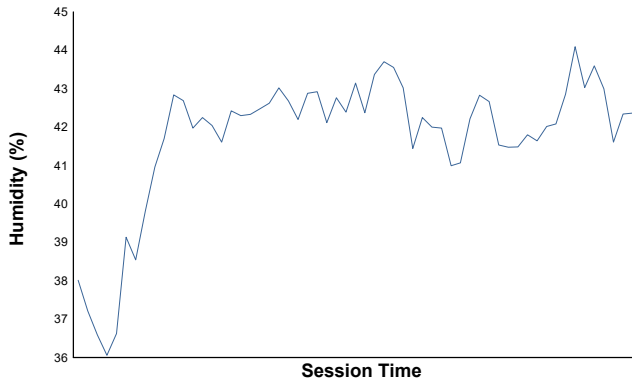

Practice 1 Weather Report

Air Temperature

Track Temperature

Humidity

Pressure