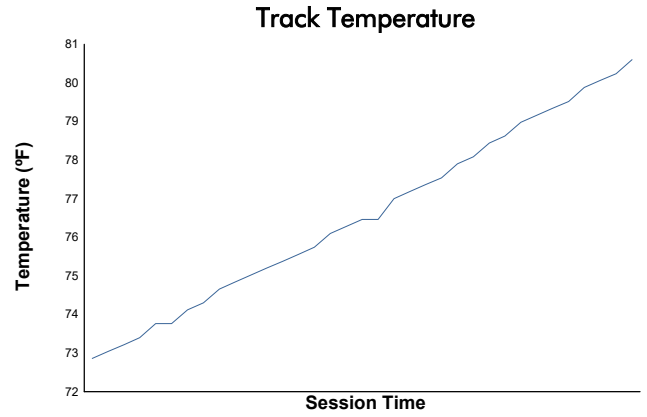

Race 2 Weather Report

Track Status: **DRY**