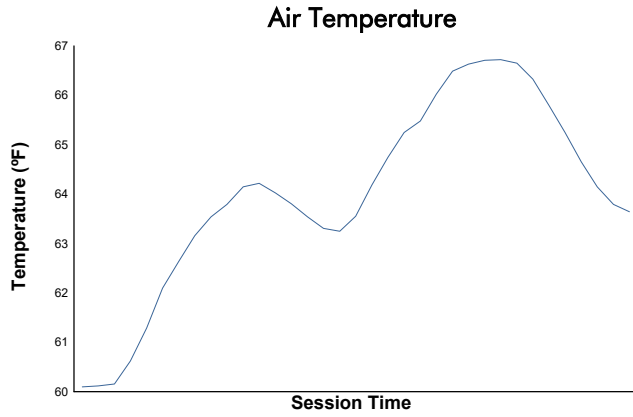

Race 2 Weather Report

Track Status: **DRY**