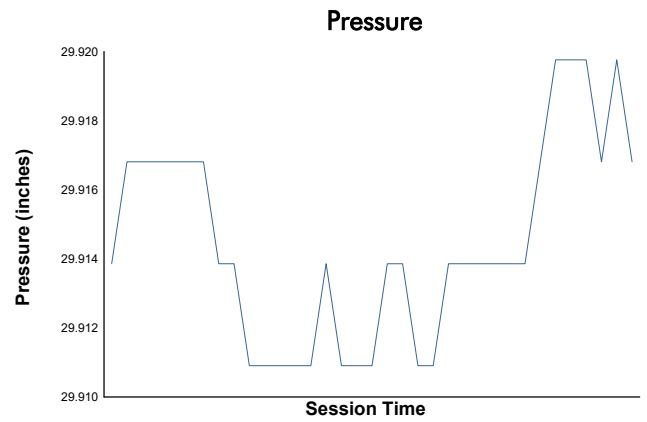

Race 2 Weather Report

Track Status: **DRY**