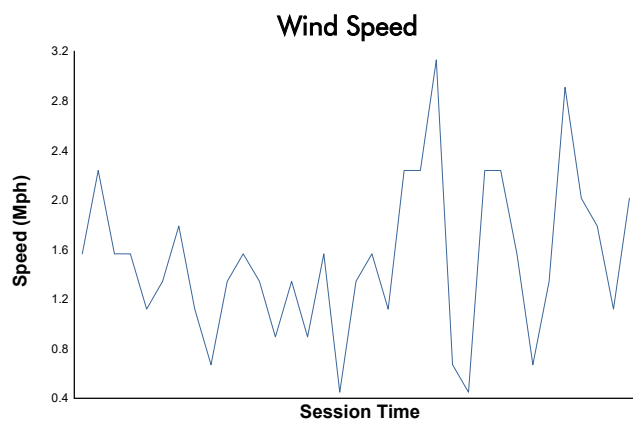

Race 2 Weather Report

Track Status: **DRY**