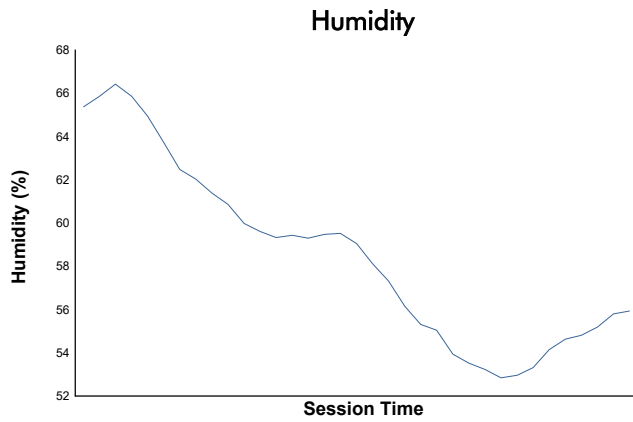

Race 2 Weather Report

Track Status: **DRY**