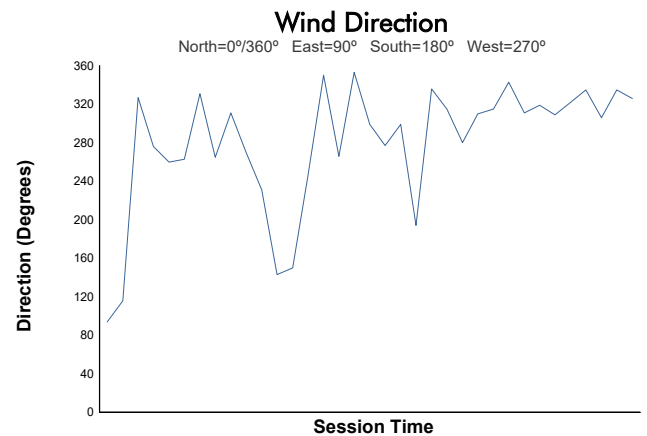

Race 2 Weather Report

Track Status: **DRY**