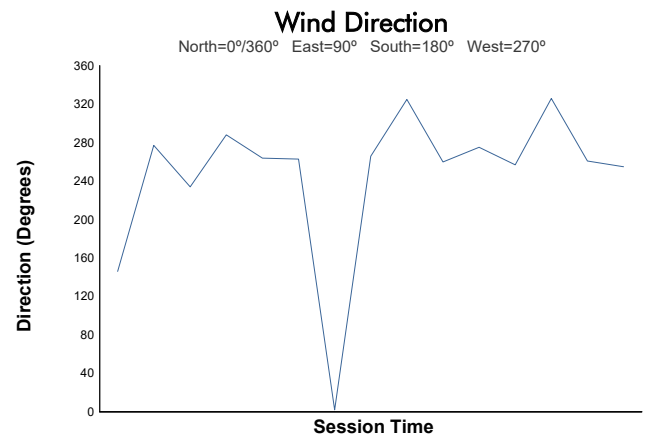

Qualifying Weather Report

Track Status: **DRY**