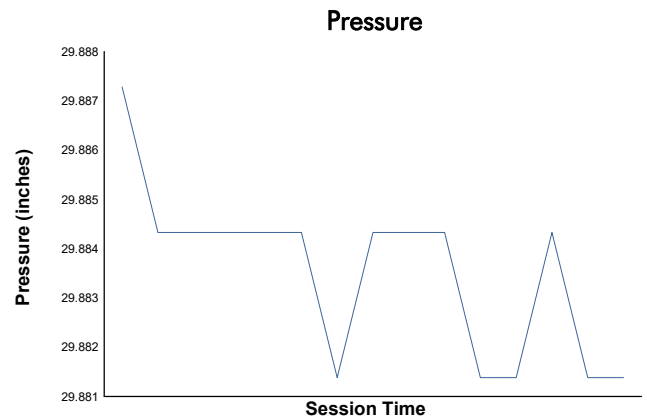

Qualifying Weather Report

Track Status: **DRY**