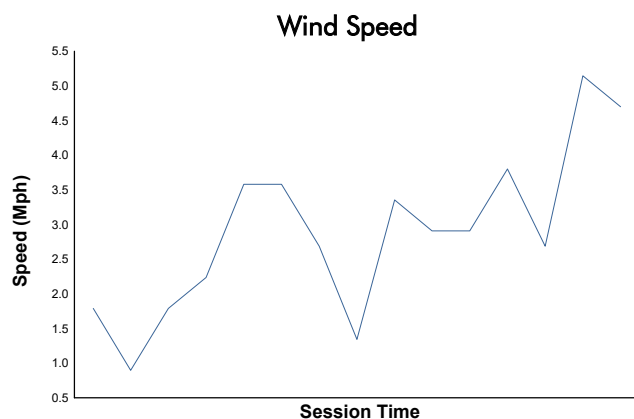

Qualifying Weather Report

Track Status: **DRY**